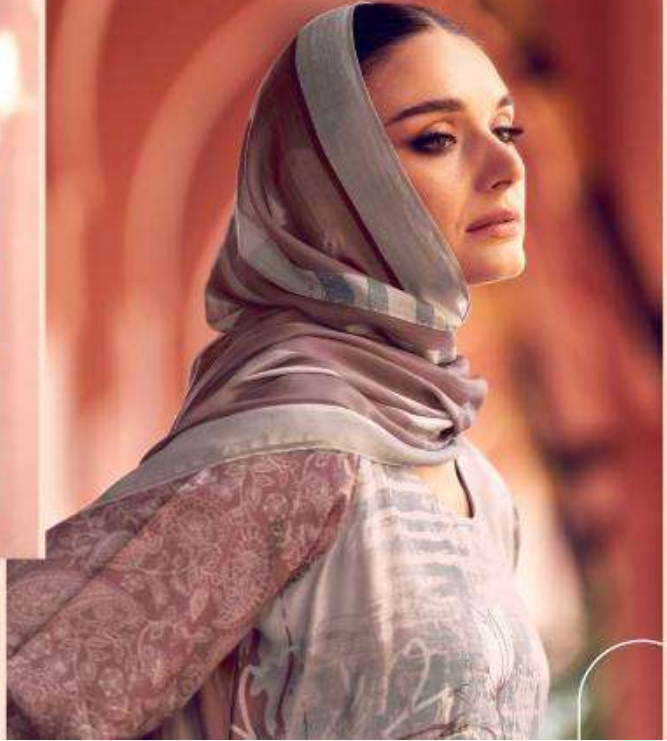

IT'S SHOW TIME

www.sadhana.com