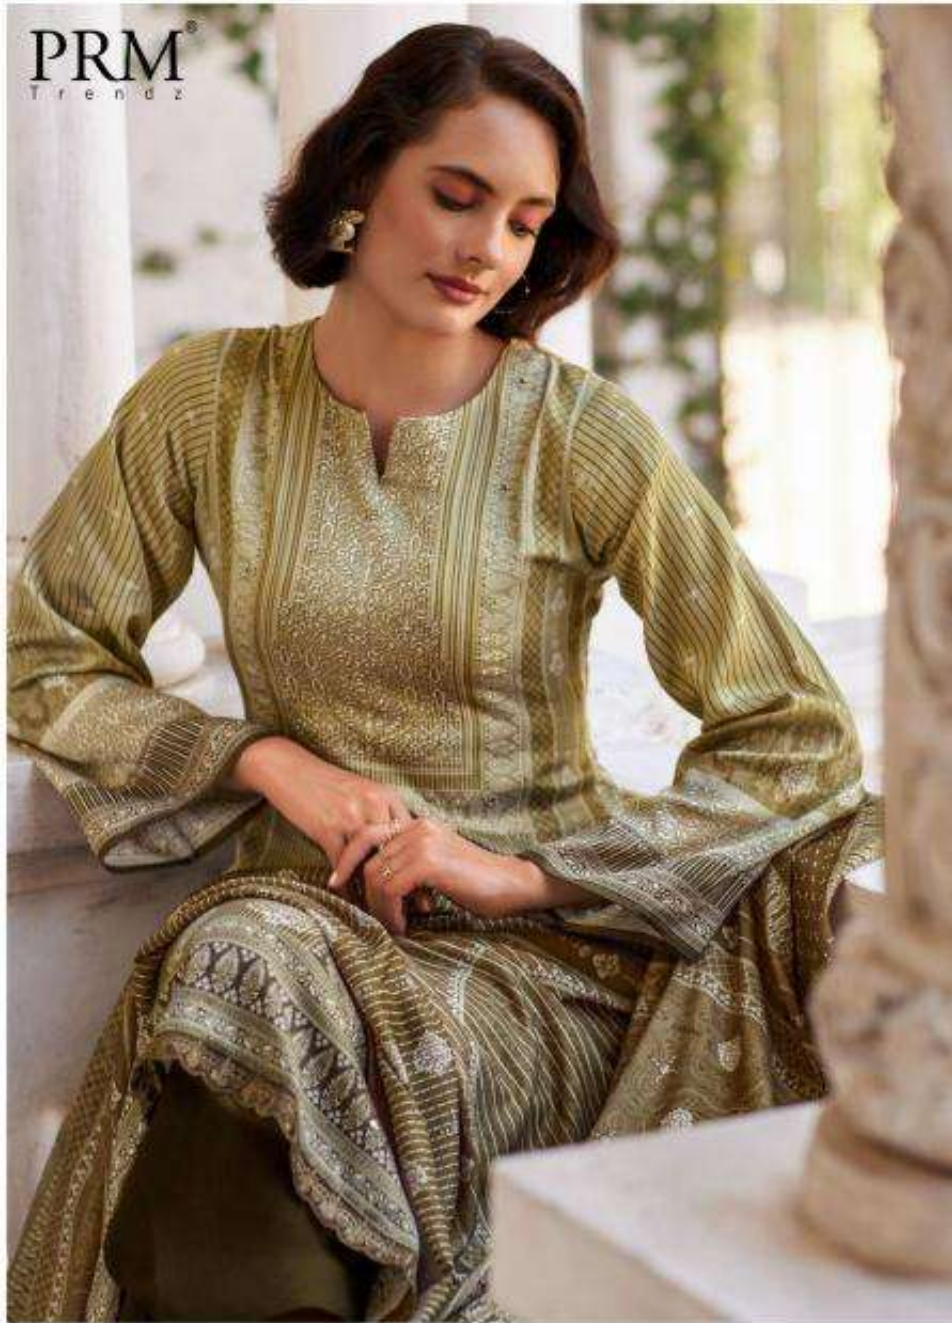

PRM®
T r e n d z