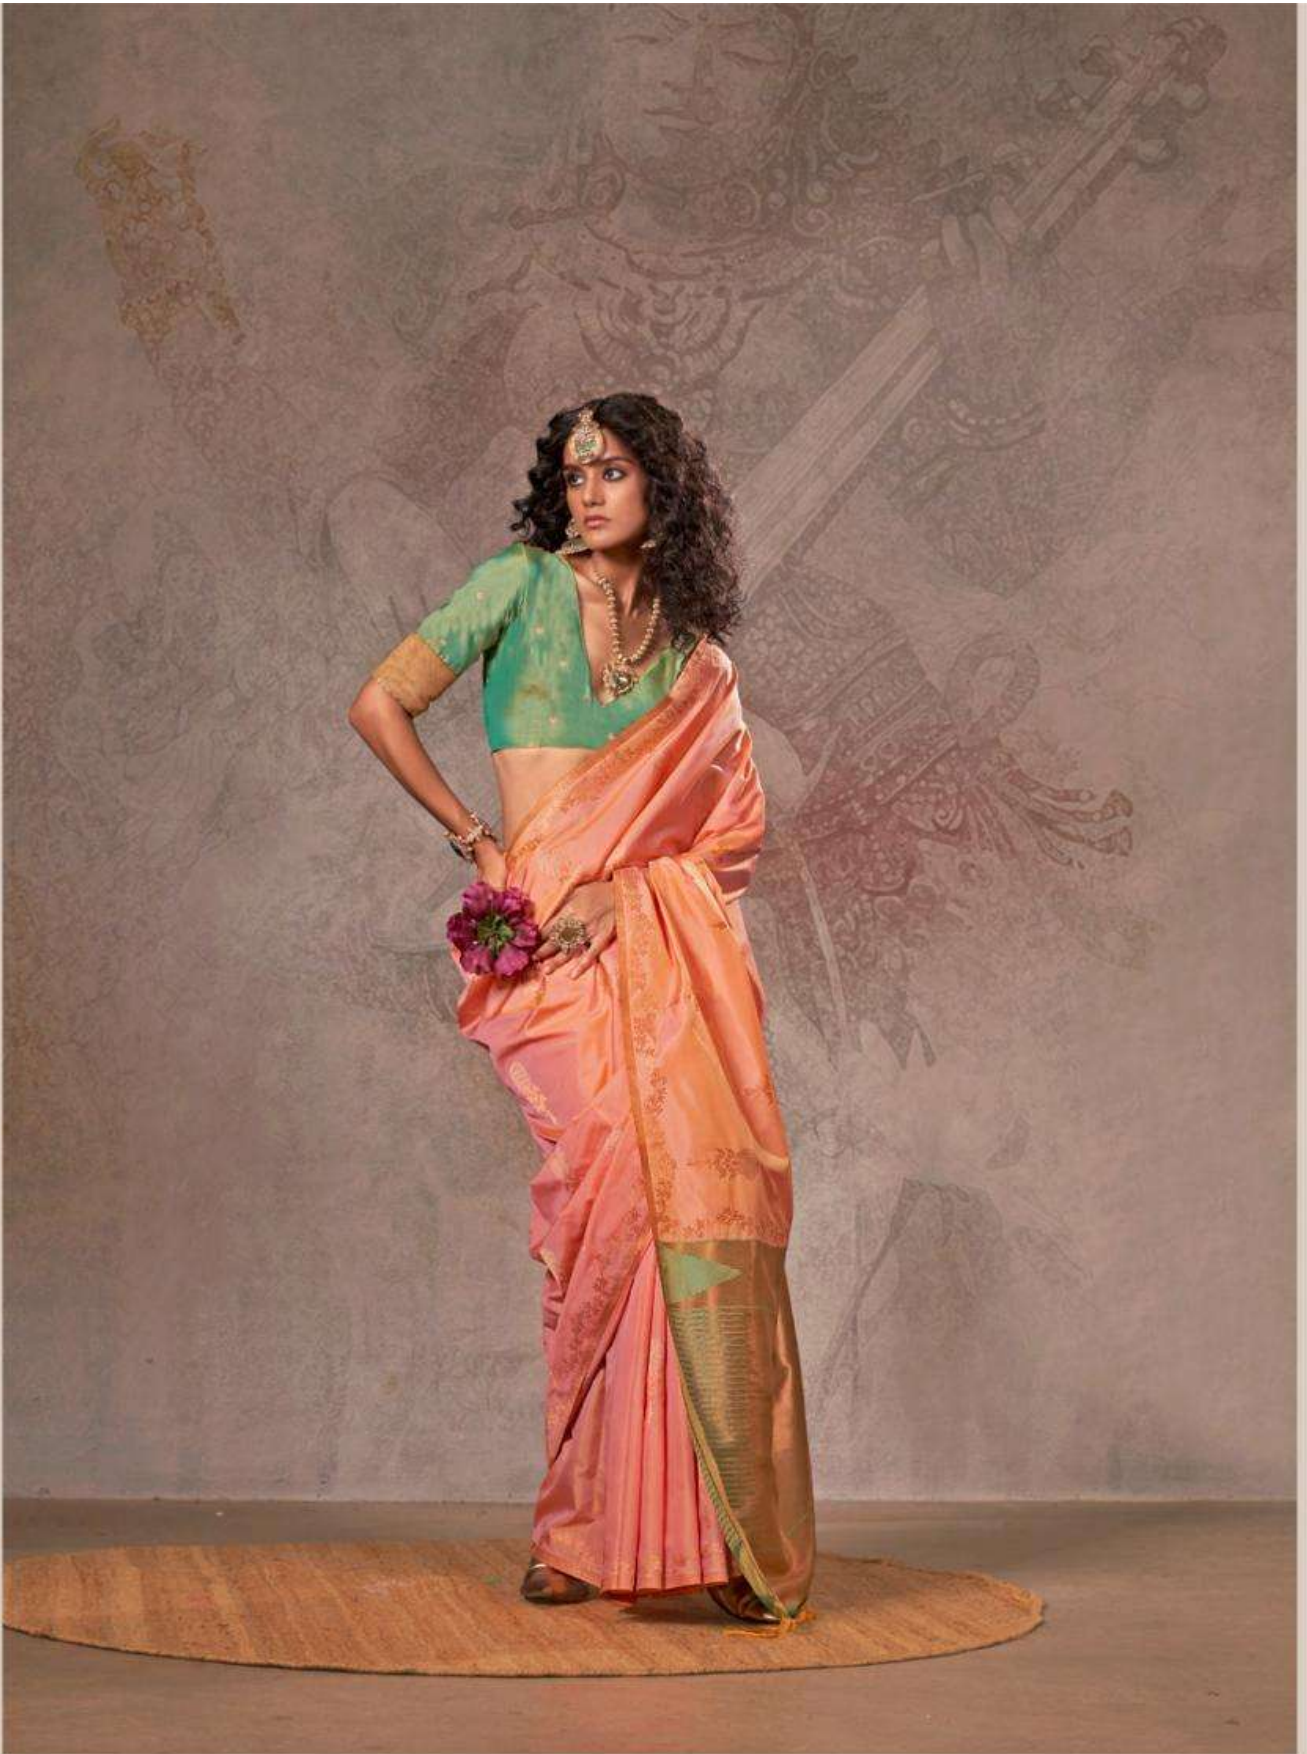

rajtex jrt 981 98243 21291

  
RAJTEX®  
*Calypso*

Print sarees | Ikat sarees | Silk sarees

  
KIRTAN

TWO TONE HANDLOOM WEAVING SILK 403001

  
RAJTEX®  
*Calypso*

Print cases | Ishergate | Silk sarees

  
KIRTAN