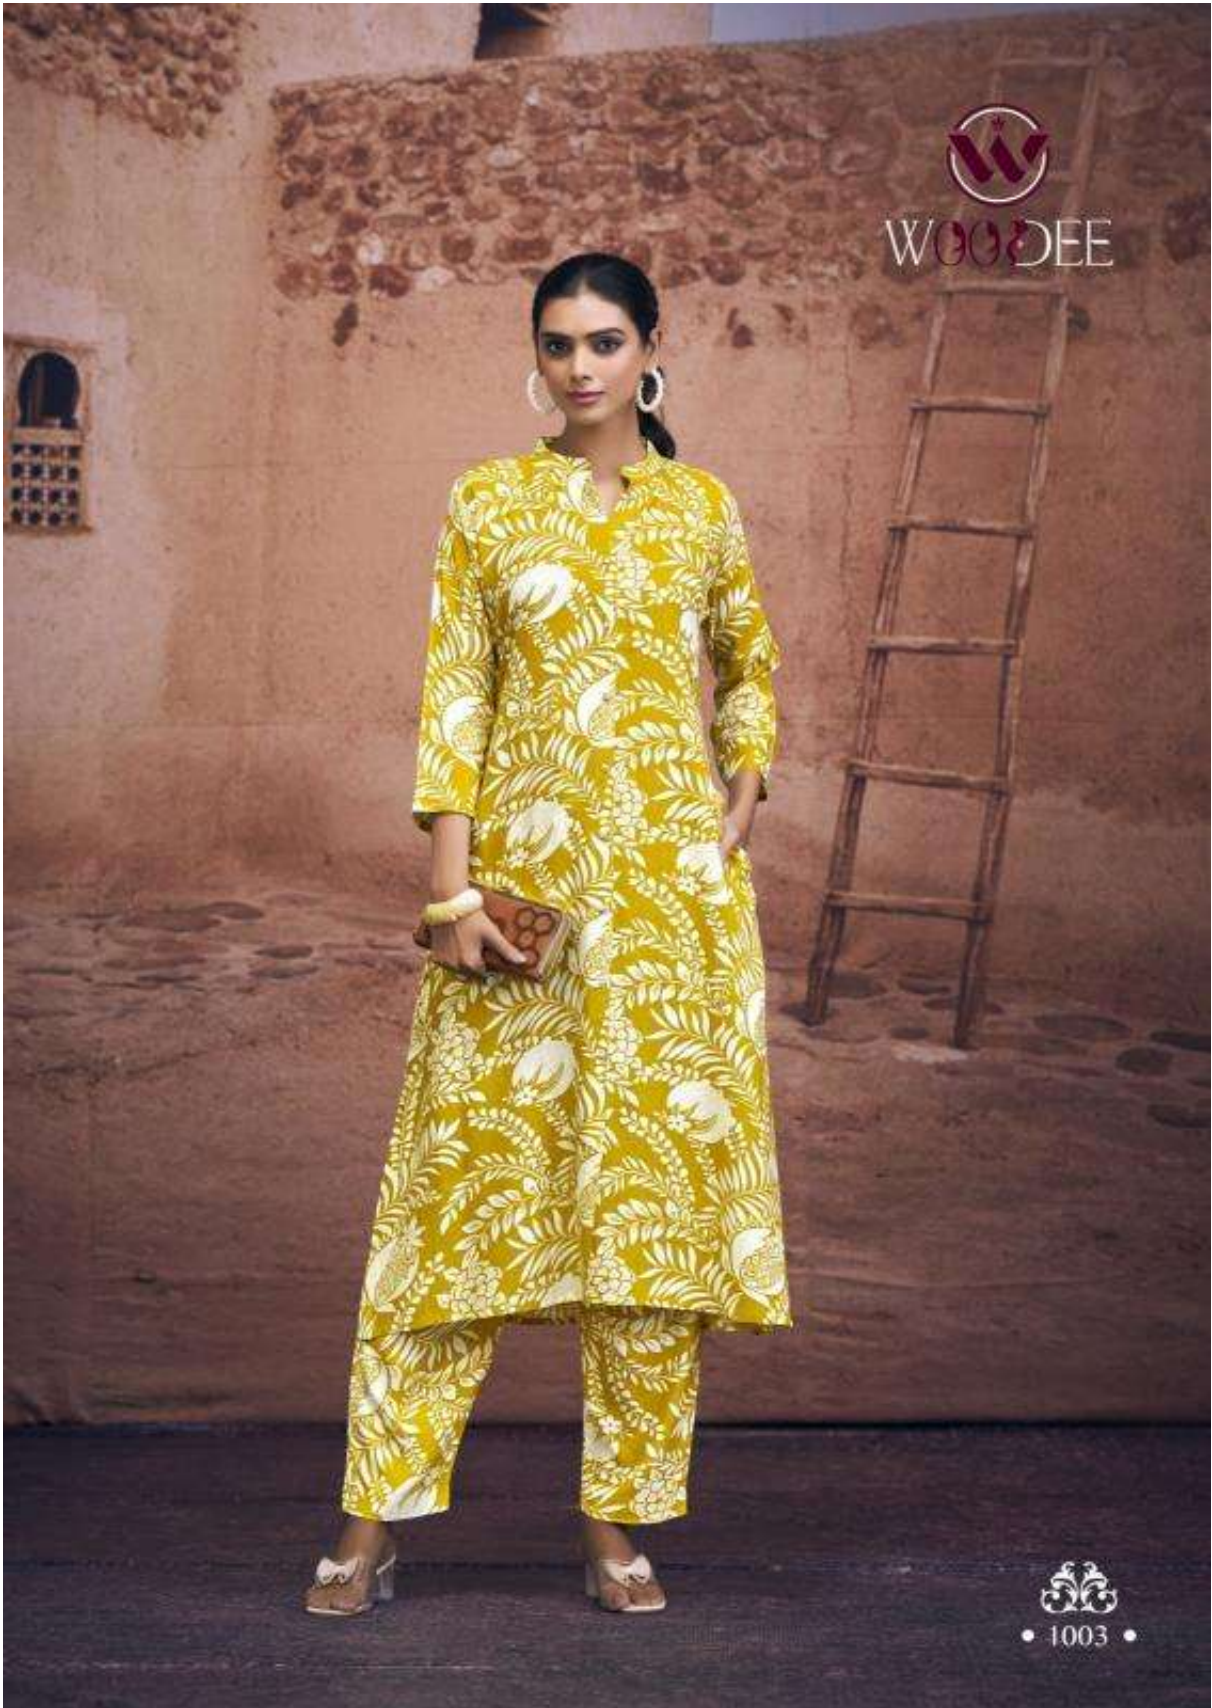

WOODIEE

• 1003 •