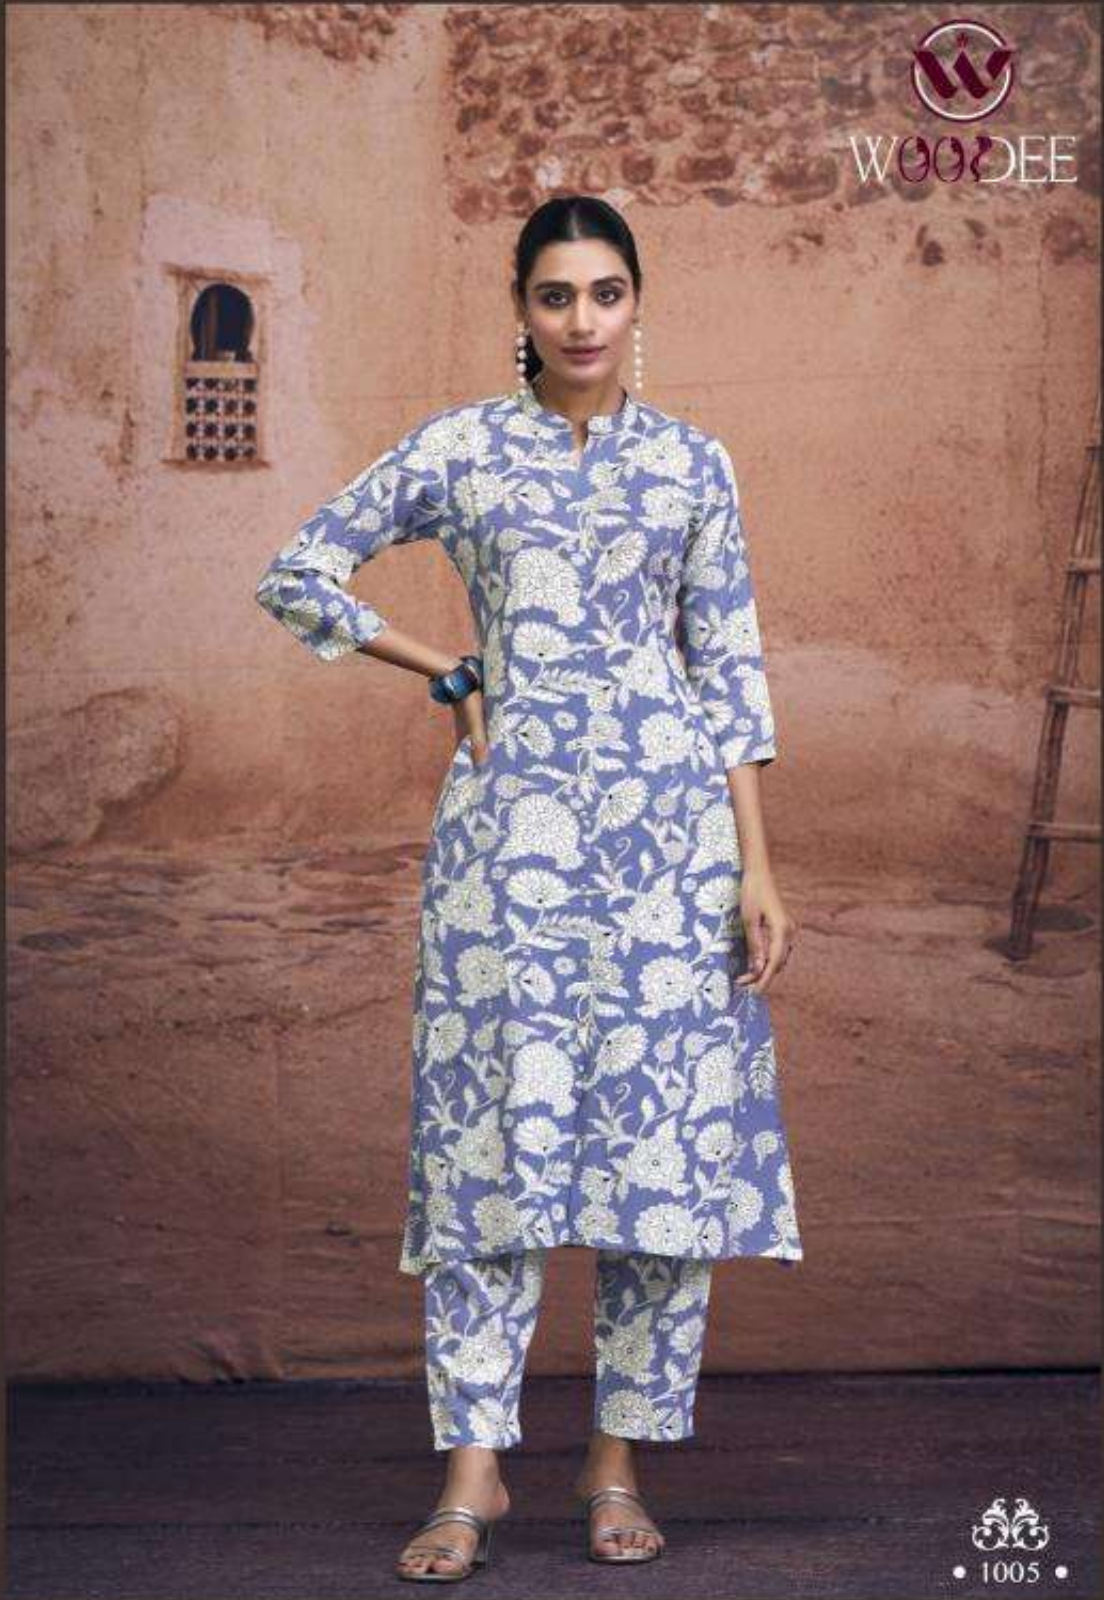

WOODEE

• 1005 •