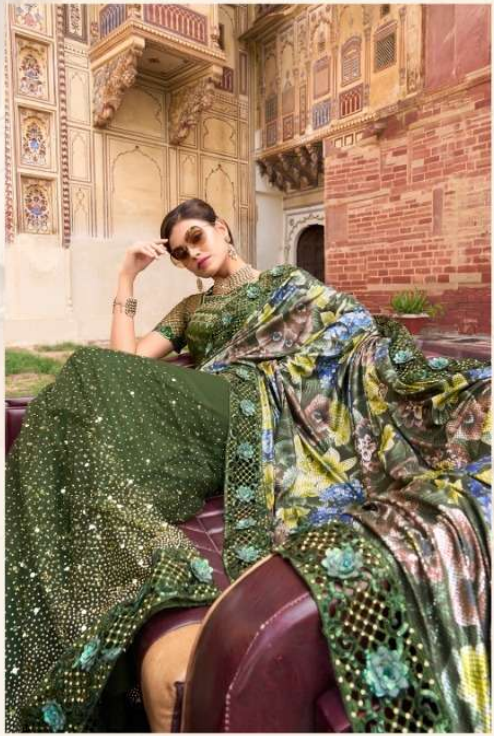

◆ 6502 ◆

◆ 6506 ◆

M. N. Suresh

AN EXPERIMENT OF ART™
M. S. Chavra
◆ 6508 ◆

M. N. Chavda
◆ 6512 ◆

D.NO.	DESCRIPTION	BLOUSE
5705	SEA GREEN DIGITAL NET SAREE WITH HANDMADE FLOWER WITH MOTI CUT DANA WORK	AADA SLUB
5709	GREY IMPORTED FABRIC PALLU DIGITAL NET SKIRT WITH HANDMADE FLOWER WITH MOTI CUT DANA WORK	PURE SILK
6008	WHITE DIGITAL NET SAREE WITH JARI,THREAD, DIMAOND & MOTI HEAVY WORK	PURE SILK
6004	MEHANDI DIGITAL NET SAREE WITH VELVET PATCH JARI MOTI CUT DANA AND MIRROR HEAVY WORK	TURKEY SILK
6303	GREY TURKEY IMPORTED SAREE WITH ALL OVER CRYSTAL,CUT-DANA,MOTI,ZARKAN HEAVY HAND WORK	PURE SILK
6304	BLUE TURKEY IMPORTED SEQUENCE PALLU,DIGITAL NET SKIRT WITH THREAD,SEQUENCE,MOTI & ZARKAN HEAVY WORK	MILAN SILK
6305	MUSTARD TURKEY IMPORTED DIGITAL PRINT PALLU,DIGITAL NET SKIRT WITH CRYSTAL,THREAD,ZARKAN,MIRROR & SEQUENCE FLOWER APLIC HEAVY WORK	JARMAN SILK
6306	SEA GREEN IMPORTED SEQUENCE PALLU,IMPORTED FABRICS SKIRT WITH MIRROR,ZARI,DIAMOND & SEQUENCE FLOWER APLIC HEAVY WORK	MONALISHA SILK
6308	PEACH IMPORTED SEQUENCE PALLU,DIGITAL NET SKIRT WITH ZARI,THREAD,SEQUENCE,ZARKAN,CRYSTAL & FLOWER APLIC HEAVY WORK	PURE SILK
6312	BLACK TURKEY IMPORTED DIGITAL PALLU,DIGITAL NET SKIRT WITH ZARI,MOTI,THREAD,SEQUENCE FLOWER APLIC HEAVY WORK	TURKEY SILK
6315	MEHANDI IMPORTED SEQUENCE PALLU,DIGITAL NET SKIRT WITH THREAD,CUT-DANA & MOTI HEAVY WORK	MONALISHA SILK
6502	SEA GREEN IMPORTED SEQUENCE PALLU, DIGITAL NET SKIRT WITHMIRROR & FOIL HEAVY WORK	ITALIAN SILK
6505	MEHANDI TURKEY IMPORTED DIGITAL PRINT PALLU,DIGITAL NET SKIRTWITH CRYSTAL,THREAD,ZARKAN,MIRROR & SEQUENCE FLOWER APLICHEAVY WORK	MONALISHA SILK
6506	PURPLE IMPORTED SEQUENCE PALLU, DIGITAL NET SKIRT WITHMIRROR & FOIL HEAVY WORK	ITALIAN SILK
6507	MUSTARD DIGITAL NET ALL OVER SAREE WITH SEQUENCE,THREAD,MIRROR & FLOWER APLIC HEAVY WORK	ITALIAN SILK
6508	GREY TURKEY IMPORTED DIGITAL PRINT PALLU,DIGITAL NET SKIRTWITH SEQUENCE,MOTI & FLOWER APLIC HEAVY WORK	JARMAN SILK
6510	GREEN DIGITAL NET ALL OVER SAREE WITH SEQUENCE,THREAD.MIRROR & FLOWER APLIC HEAVY WORK	ITALIAN SILK
6512	GREY DIGITAL NET SAREE WITH SEQUENCE & FLOWER APLIC HEAVYWORK	ITALIAN SILK
6706	PINK DIGITAL NET SAREE WITH ZARI REXINA PATCH ZARAKAN AND SEQUINCEFLOWE HEAVY WORK	MONALISA SILK
6708	GREY DIGITAL NET SAREE WITH ZARI VELVET WITH REXINA PATCH ZARAKAN CUTDANA AND SEQUINCEFLOWE HEAVY WORK	MONALISA SILK
6711	SEA GREEN DIGITAL NET SAREE WITH ZARI REXINA PATCH ZARAKAN AND SEQUINCEFLOWE HEAVY WORK	PURE SILK
6801	PEACH DIGITAL NET SAREE WITH THREAD,SEQUENCE,ZARKAN,MOTI AND ALL OVER FLOWER APLIC HEAVY WORK	MILAN SILK
6804	SEA GREEN DIGITAL NET SAREE WITH SEQUENCE & FLOWER APLIC HEAVY WORK	MILAN SILK
6807	GREEN SHADDED IMPORTED SEQUENCE PALLU,DIGITAL NET SKIRT WITH THREAD,ZARI,MOTI,ZARKAN & FLOWER APLIC HEAVY WORK	PURE SILK
6809	PISTA IMPORTED SEQUENCE PALLU,DIGITAL NET SKIRT WITH ZARI,THREAD,MOTI,ZARKAN & FLOWER APLIC HEAVY WORK	PURE SILK
6810	WHITE IMPORTED FABRIC ALL OVE CRYSTAL MOTI MIRROR CUT DANA HEAVY WORK	MILAN SILK
6811	MEHANDI DIGITAL NET SAREE WITH SEQUENCE & FLOWER APLIC HEAVY WORK	MILAN SILK