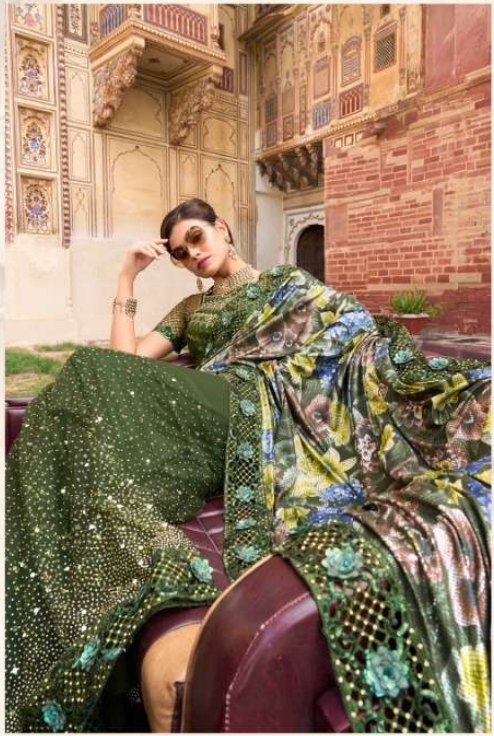

◆ 6502 ◆

◆ 6506 ◆

M. N. Suresh

AN EXPERIMENT OF ART™
M. S. Chavra
◆ 6508 ◆

M. N. Khanna
◆ 6512 ◆

D.NO.	DESCRIPTION	BLOUSE
5705	SEA GREEN DIGITAL NET SAREE WITH HANDMADE FLOWER WITH MOTI CUT DANA WORK	AADA SLUB
5709	GREY IMPORTED FABRIC PALLU DIGITAL NET SKIRT WITH HANDMADE FLOWER WITH MOTI CUT DANA WORK	PURE SILK
6008	WHITE DIGITAL NET SAREE WITH JARI,THREAD, DIMAOND & MOTI HEAVY WORK	PURE SILK
6004	MEHANDI DIGITAL NET SAREE WITH VELVET PATCH JARI MOTI CUT DANA AND MIRROR HEAVY WORK	TURKEY SILK
6303	GREY TURKEY IMPORTED SAREE WITH ALL OVER CRYSTAL,CUT-DANA,MOTI,ZARKAN HEAVY HAND WORK	PURE SILK
6304	BLUE TURKEY IMPORTED SEQUENCE PALLU,DIGITAL NET SKIRT WITH THREAD,SEQUENCE,MOTI & ZARKAN HEAVY WORK	MILAN SILK
6305	MUSTARD TURKEY IMPORTED DIGITAL PRINT PALLU,DIGITAL NET SKIRT WITH CRYSTAL,THREAD,ZARKAN,MIRROR & SEQUENCE FLOWER APLIC HEAVY WORK	JARMAN SILK
6306	SEA GREEN IMPORTED SEQUENCE PALLU,IMPORTED FABRICS SKIRT WITH MIRROR,ZARI,DIAMOND & SEQUENCE FLOWER APLIC HEAVY WORK	MONALISHA SILK
6308	PEACH IMPORTED SEQUENCE PALLU,DIGITAL NET SKIRT WITH ZARI,THREAD,SEQUENCE,ZARKAN,CRYSTAL & FLOWER APLIC HEAVY WORK	PURE SILK
6312	BLACK TURKEY IMPORTED DIGITAL PALLU,DIGITAL NET SKIRT WITH ZARI,MOTI,THREAD,SEQUENCE FLOWER APLIC HEAVY WORK	TURKEY SILK
6315	MEHANDI IMPORTED SEQUENCE PALLU,DIGITAL NET SKIRT WITH THREAD,CUT-DANA & MOTI HEAVY WORK	MONALISHA SILK
6502	SEA GREEN IMPORTED SEQUENCE PALLU, DIGITAL NET SKIRT WITHMIRROR & FOIL HEAVY WORK	ITALIAN SILK
6505	MEHANDI TURKEY IMPORTED DIGITAL PRINT PALLU,DIGITAL NET SKIRTWITH CRYSTAL,THREAD,ZARKAN,MIRROR & SEQUENCE FLOWER APLICHEAVY WORK	MONALISHA SILK
6506	PURPLE IMPORTED SEQUENCE PALLU, DIGITAL NET SKIRT WITHMIRROR & FOIL HEAVY WORK	ITALIAN SILK
6507	MUSTARD DIGITAL NET ALL OVER SAREE WITH SEQUENCE,THREAD,MIRROR & FLOWER APLIC HEAVY WORK	ITALIAN SILK
6508	GREY TURKEY IMPORTED DIGITAL PRINT PALLU,DIGITAL NET SKIRTWITH SEQUENCE,MOTI & FLOWER APLIC HEAVY WORK	JARMAN SILK
6510	GREEN DIGITAL NET ALL OVER SAREE WITH SEQUENCE,THREAD.MIRROR & FLOWER APLIC HEAVY WORK	ITALIAN SILK
6512	GREY DIGITAL NET SAREE WITH SEQUENCE & FLOWER APLIC HEAVYWORK	ITALIAN SILK
6706	PINK DIGITAL NET SAREE WITH ZARI REXINA PATCH ZARAKAN AND SEQUINCEFLOWE HEAVY WORK	MONALISA SILK
6708	GREY DIGITAL NET SAREE WITH ZARI VELVET WITH REXINA PATCH ZARAKAN CUTDANA AND SEQUINCEFLOWE HEAVY WORK	MONALISA SILK
6711	SEA GREEN DIGITAL NET SAREE WITH ZARI REXINA PATCH ZARAKAN AND SEQUINCEFLOWE HEAVY WORK	PURE SILK
6801	PEACH DIGITAL NET SAREE WITH THREAD,SEQUENCE,ZARKAN,MOTI AND ALL OVER FLOWER APLIC HEAVY WORK	MILAN SILK
6804	SEA GREEN DIGITAL NET SAREE WITH SEQUENCE & FLOWER APLIC HEAVY WORK	MILAN SILK
6807	GREEN SHADDED IMPORTED SEQUENCE PALLU,DIGITAL NET SKIRT WITH THREAD,ZARI,MOTI,ZARKAN & FLOWER APLIC HEAVY WORK	PURE SILK
6809	PISTA IMPORTED SEQUENCE PALLU,DIGITAL NET SKIRT WITH ZARI,THREAD,MOTI,ZARKAN & FLOWER APLIC HEAVY WORK	PURE SILK
6810	WHITE IMPORTED FABRIC ALL OVE CRYSTAL MOTI MIRROR CUT DANA HEAVY WORK	MILAN SILK
6811	MEHANDI DIGITAL NET SAREE WITH SEQUENCE & FLOWER APLIC HEAVY WORK	MILAN SILK