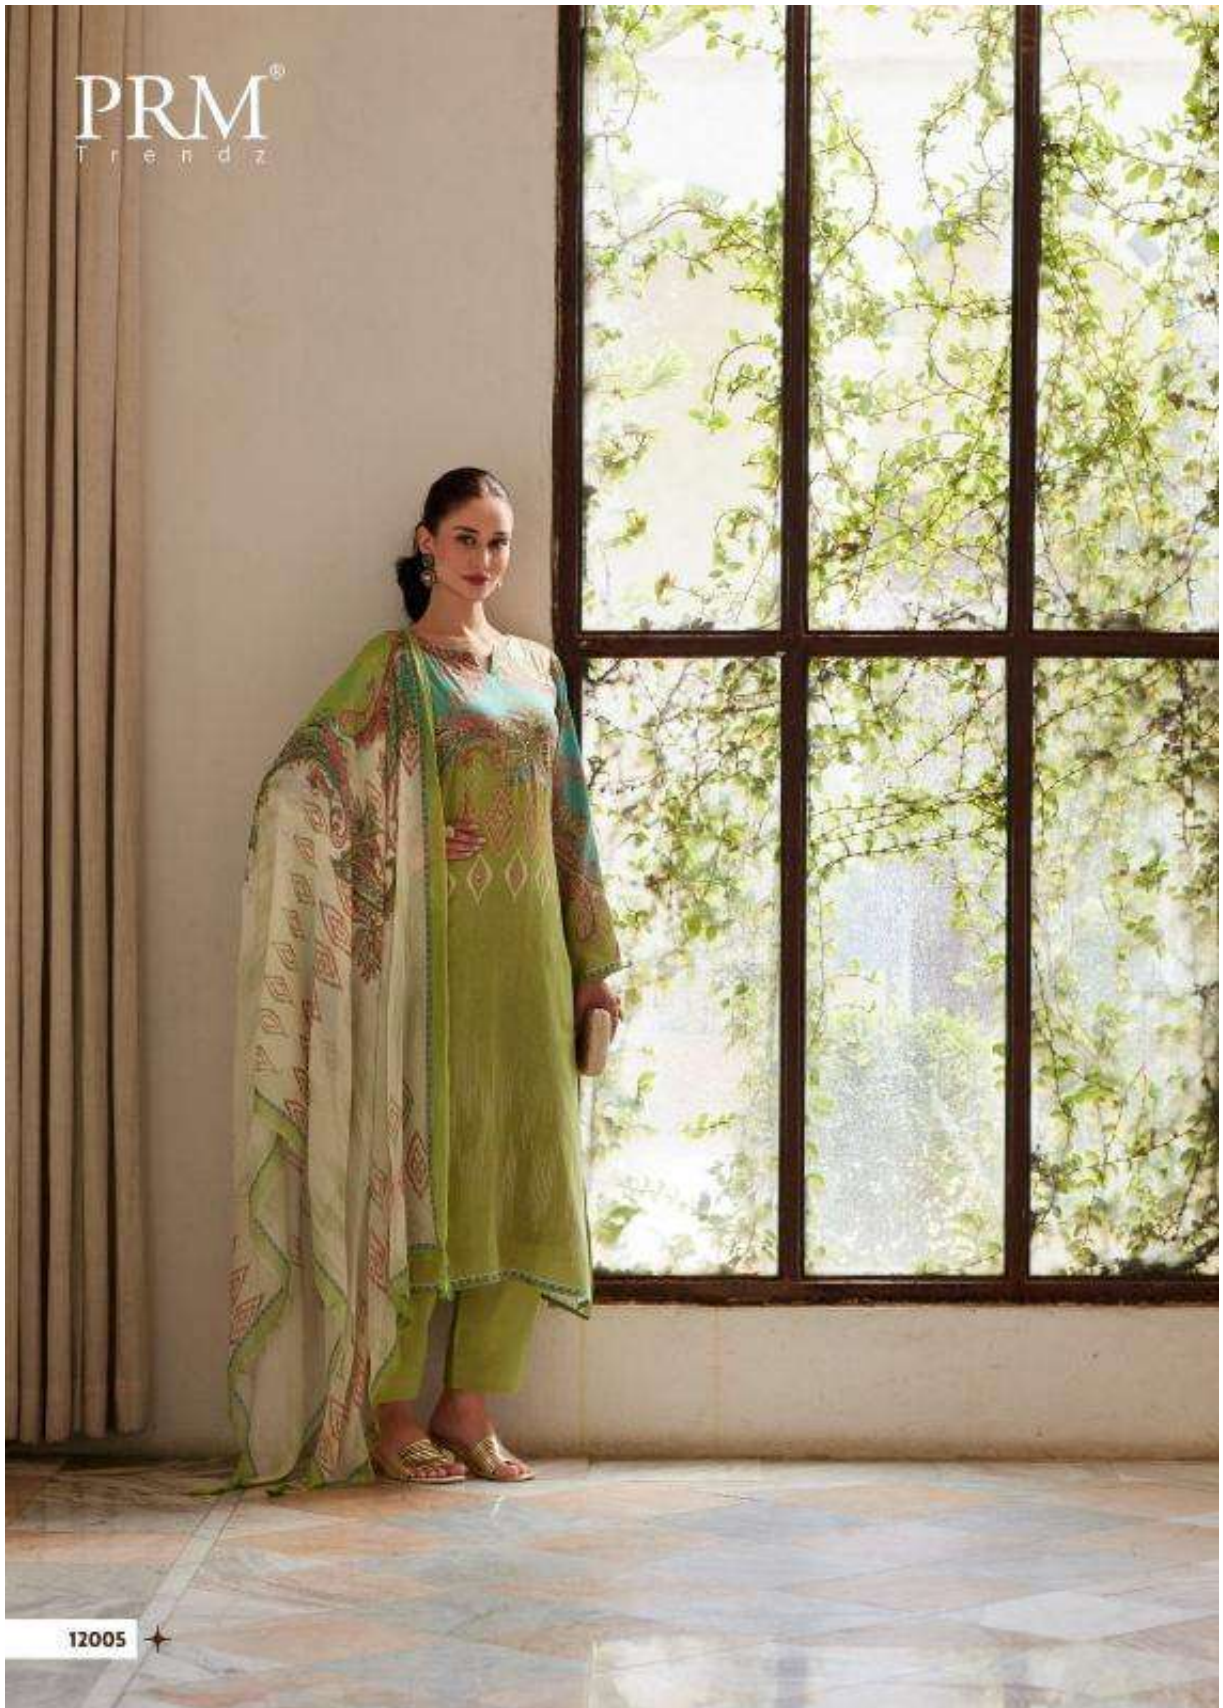

PRM®
Trendz

12005 ✦