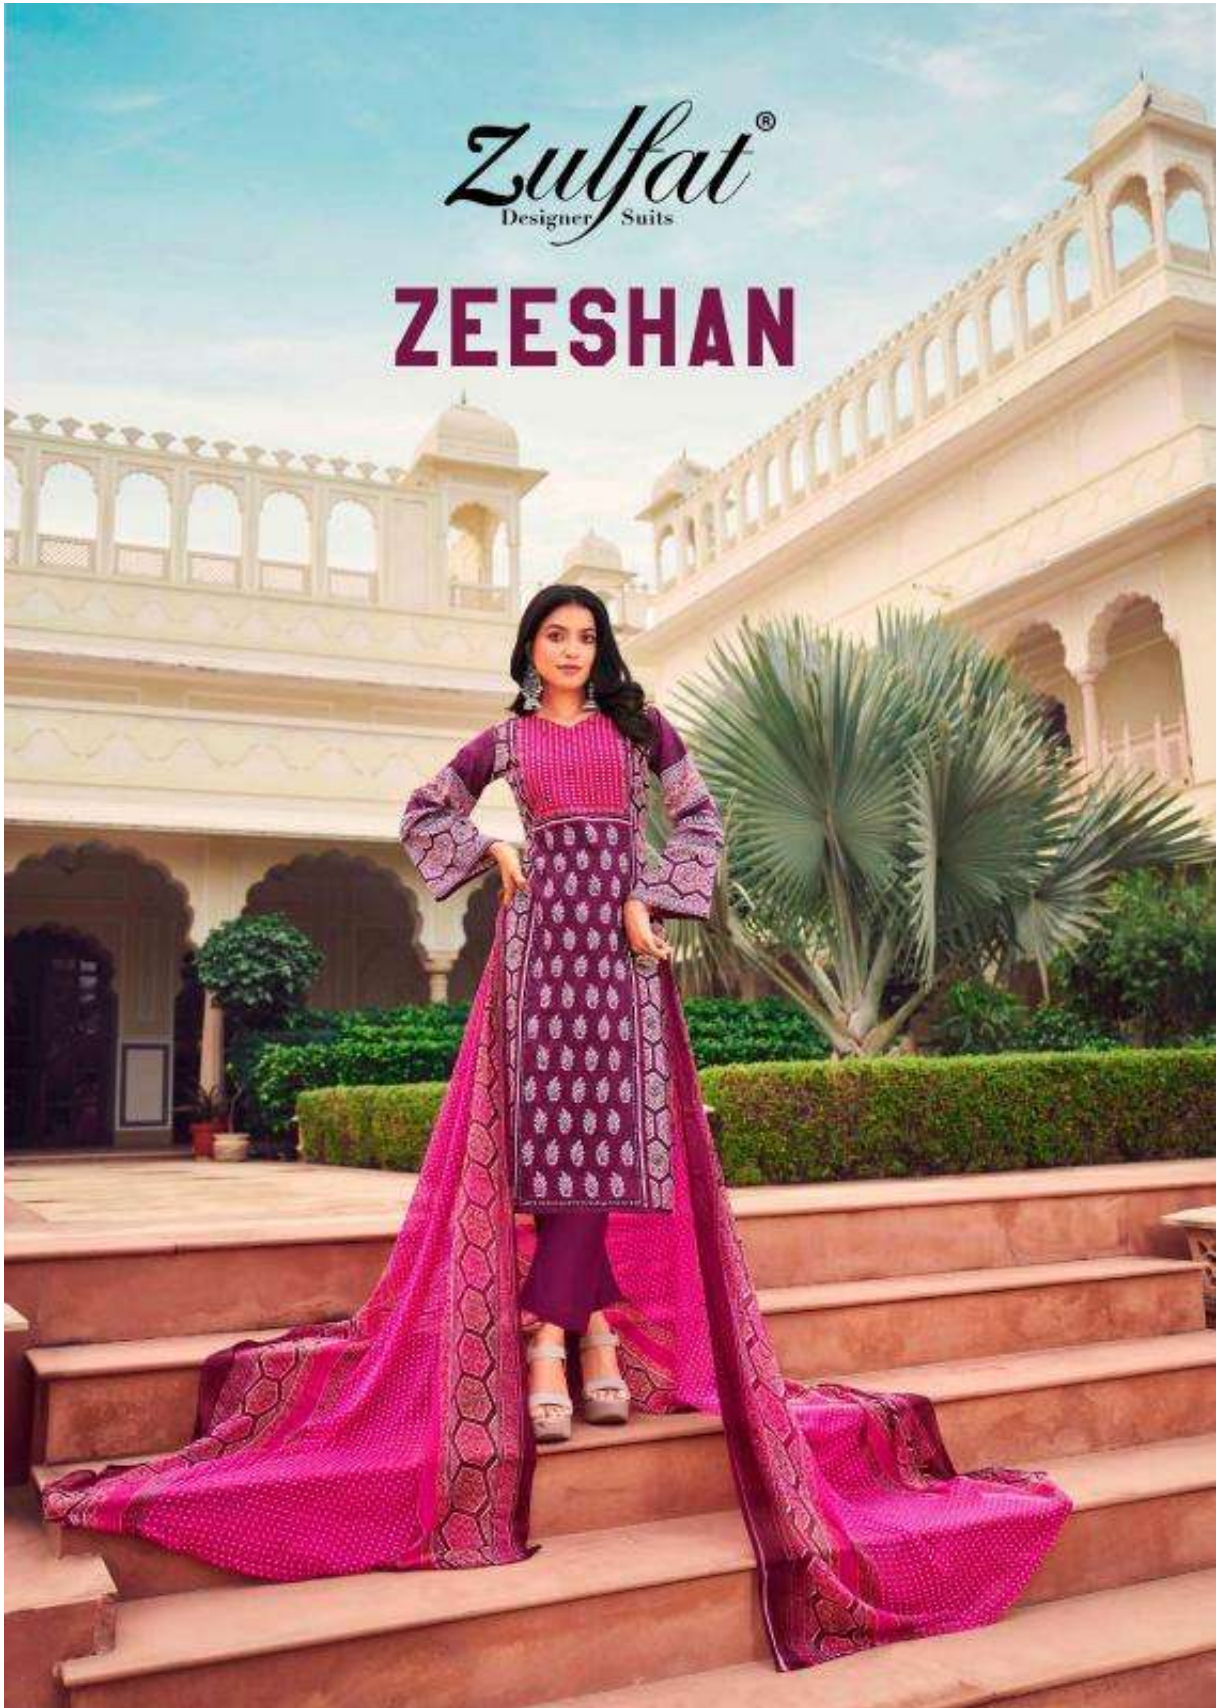

Zulfat[®]
Designer Suits

ZEESHAN

619-001

619-002

619-003

619-004

619-005

619-006

Zulfat[®]
Designer Suits

ZEESHAN

Two Prints and the ultimate Zigi, Jewels, Velvete, and shawl in silk
618-004
4388000000000000