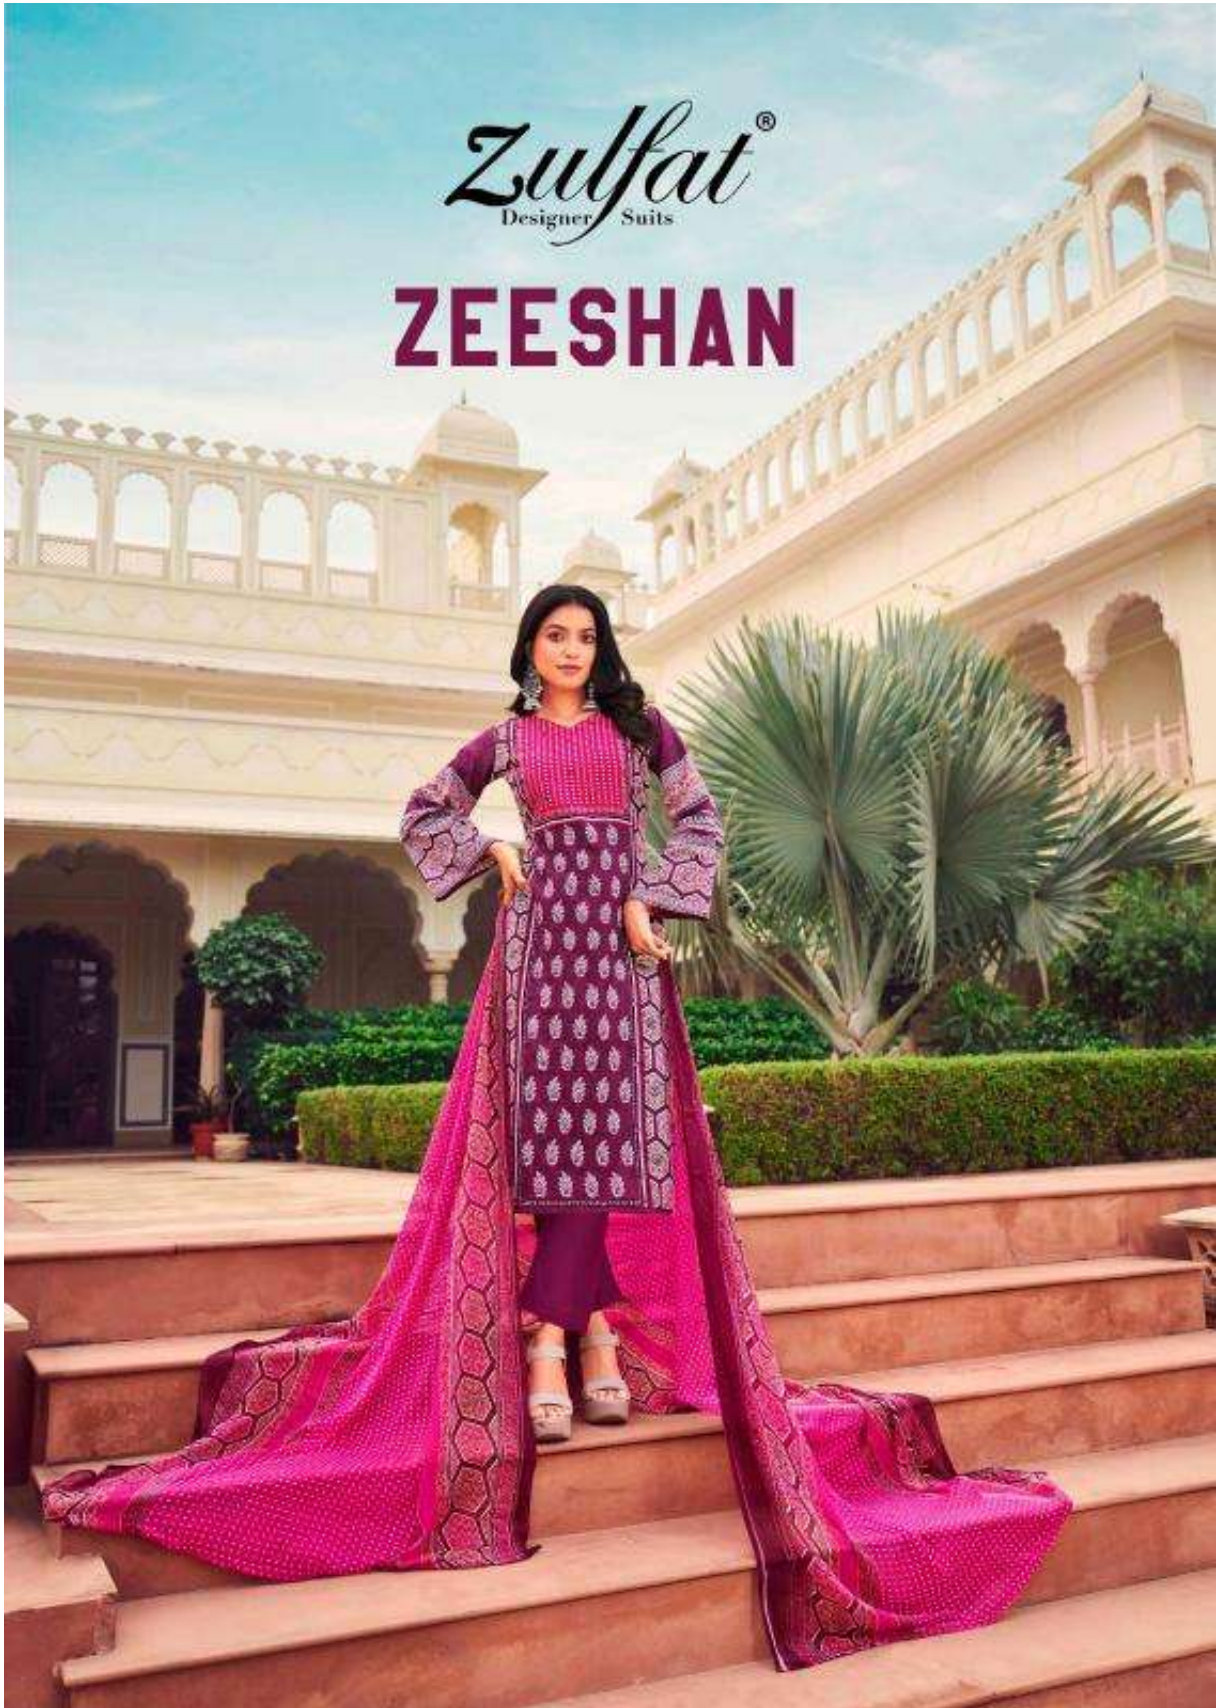

Zulfat[®]
Designer Suits

ZEESHAN

619-001

619-002

619-003

619-004

619-005

619-006

619-007

619-008

Zulfat
Designer Suits

ZEEESHAN

A STORY ABOUT FASHION

Pay attention to what your outfit makes you feel.

We understand the importance of design, texture and fit. To create an outfit that
allows you to express your true self is our passion. For ZEEESHAN.

Zulfat[®]
Designer Suits

ZEESHAN

Two Prints and the ultimate Zigi, Jewels, Velvete, and shawl in silk
618-004
4388000000000000