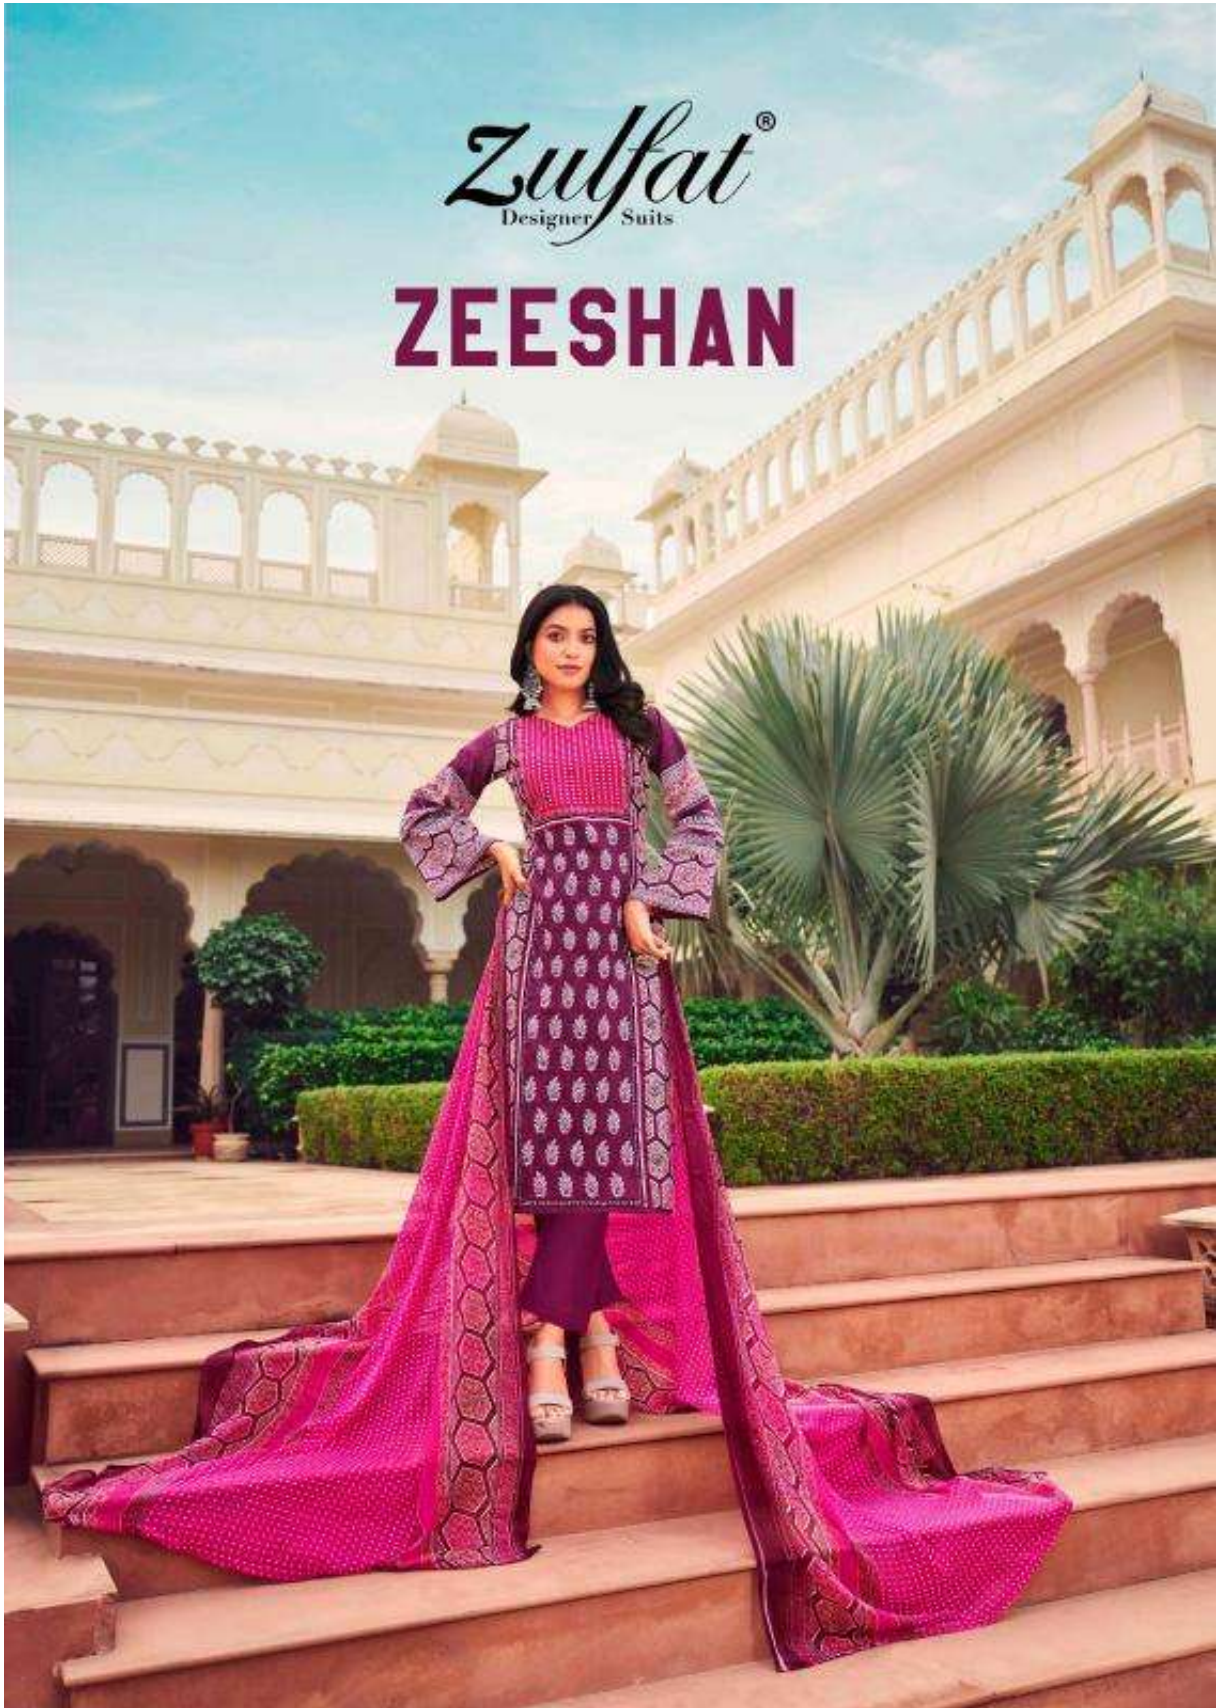

Zulfat[®]
Designer Suits

ZEESHAN

619-001

619-002

619-003

619-004

619-005

619-006

619-007

619-008

Zulfat
Designer Suits

ZEESHAN

A STORY ABOUT FASHION

Pay attention to what your outfit makes you feel.

We understand the importance of design, texture and fit in our clothing and we strive to offer you the best quality and style when you choose our designs. For more information, visit our website.

Zulfat[®]
Designer Suits

ZEESHAN

Two Prints and the ultimate Zigi, Jewels, Velvete, and straps in silk
618-004
4333333333