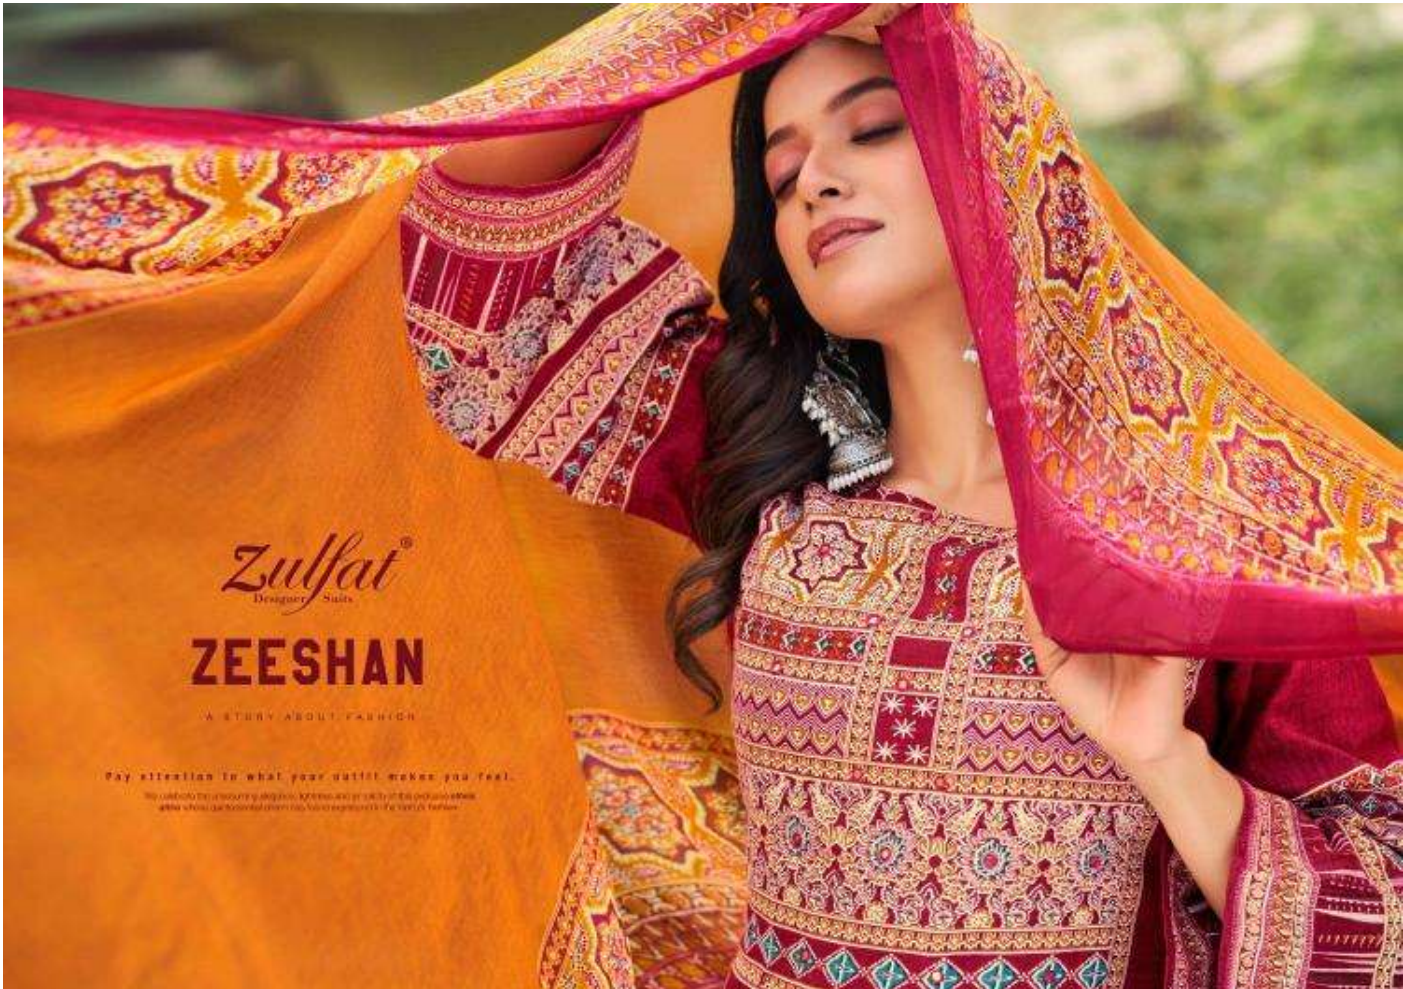

Zulfat
Designer Suits

ZEEESHAN

A STORY ABOUT FASHION

Pay attention to what your outfit makes you feel.