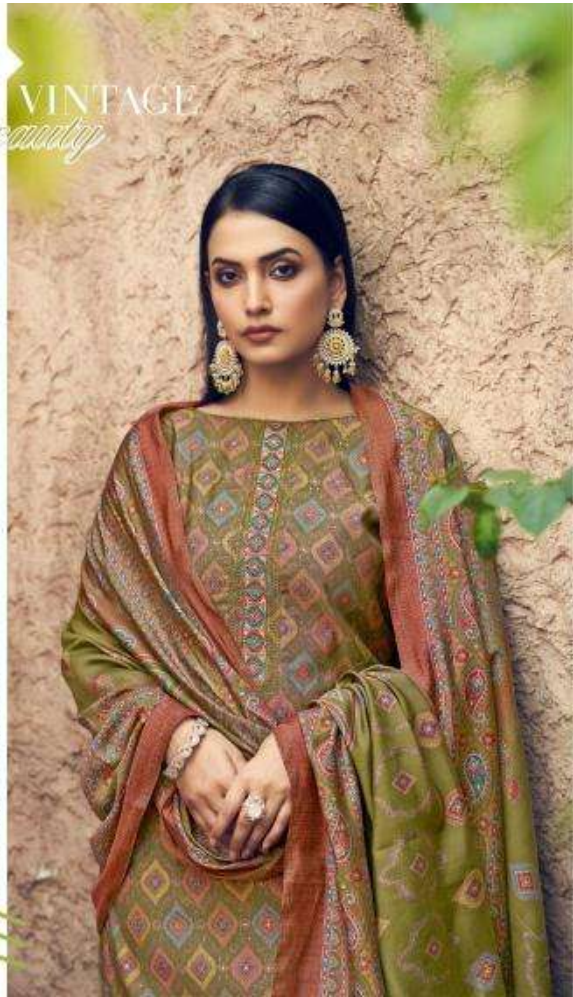

NF
NISHANT
FASHION
Sikha

Beauty
ETHERNAL
ALL ELEGANCE IN A KURTAS
RETURN TO A CLASSIC STYLE
DN: 94003

DN:94305

www.ck.vintagebeauty.com

DN-94001

DN-94002

DN-94003

DN-94004