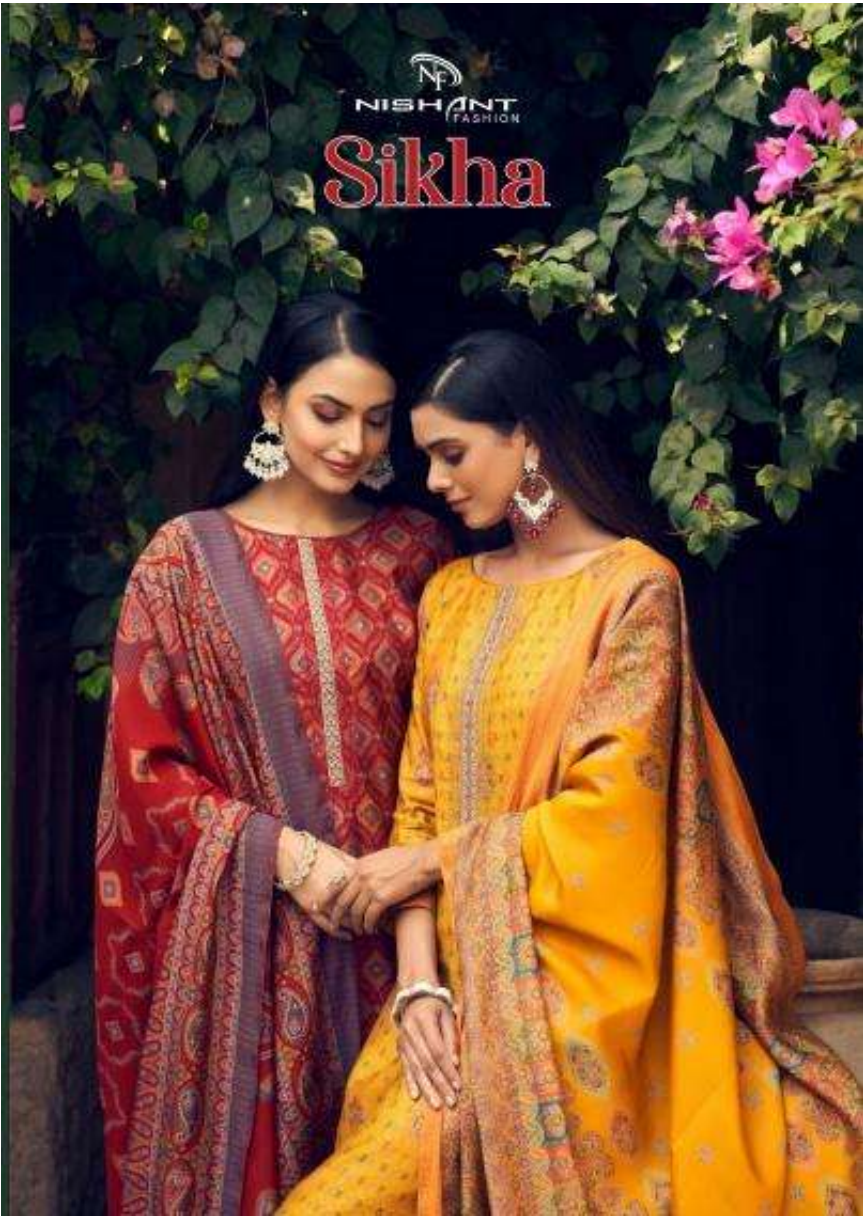

NF
NISHANT
FASHION
Sikha

Beauty
ETHERNAL
ALL ELEGANCE IN A KURTAS
RETURN TO A CLASSIC STYLE
DN: 94003

DN:94305

www.ck.vintagebeauty.com

DN-94001

DN-94002

DN-94003

DN-94004