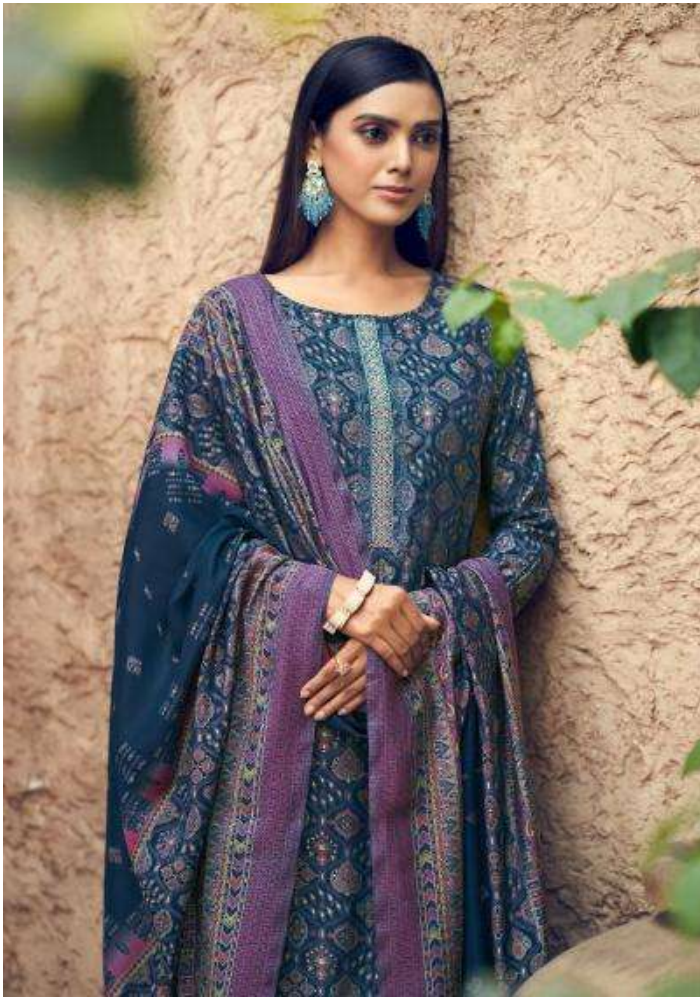

NF
NISHANT
FASHION
Sikha

Beauty
ETHERNAL
ALL ELEGANCE IN A KURTAS
RETURN TO A CLASSIC STYLE
DN: 94003

DN:94305

www.ck.vintagebeauty.com

DN-94001

DN-94002

DN-94003

DN-94004