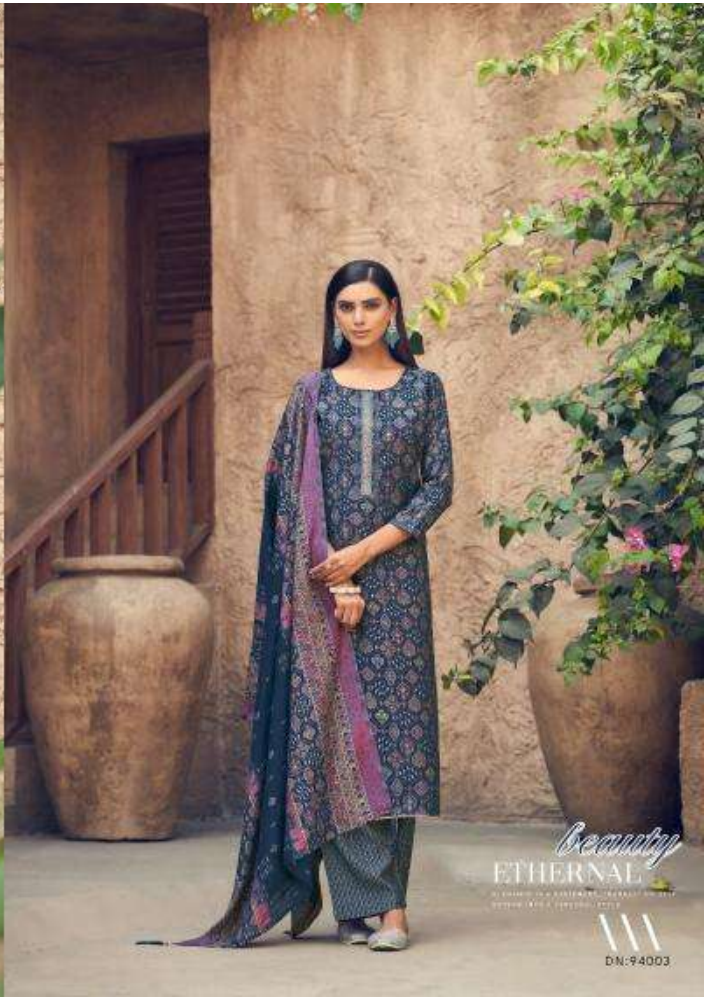

NF
NISHANT
FASHION
Sikha

Beauty
ETHERNAL
ALL ELEGANCE IN A KURTAS
RETURN TO A CLASSIC STYLE
DN: 94003

DN:94305

www.ck.vintagebeauty.com

DN-94001

DN-94002

DN-94003

DN-94004