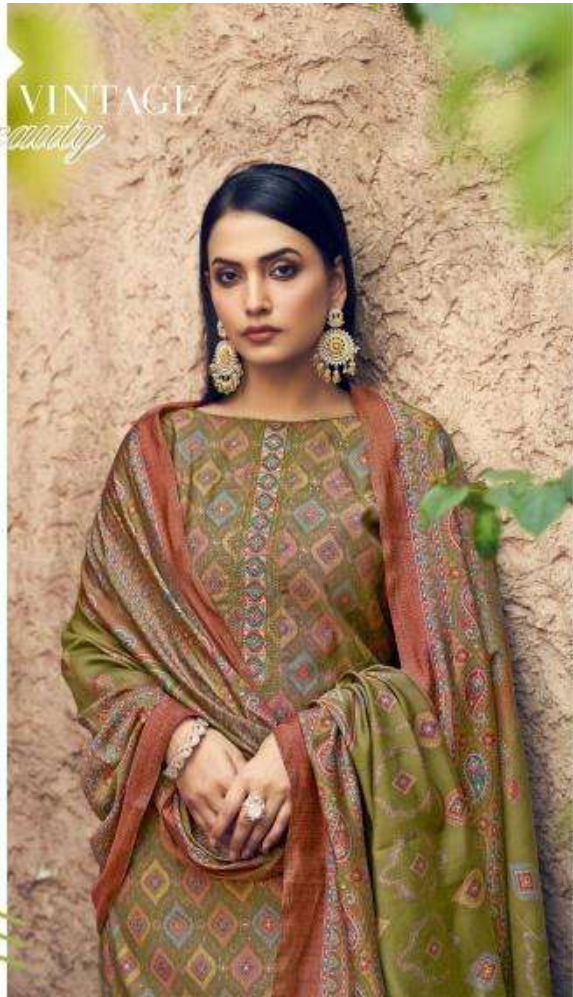

NF
NISHANT
FASHION
Sikha

Beauty
ETHERNAL
ALL SEASONS OF A KASHMIRI CLOSET
RETURN TO A TRADITIONAL STYLE
///
DN: 94003

DN:94305

www.ck.vintagebeauty.com

DN-94001

DN-94002

DN-94003

DN-94004

DN-94005

DN-94006

DN-94007

DN-94008

NISHANT
FASHION

Sikha

DN: 94006

REVIVING THE ART