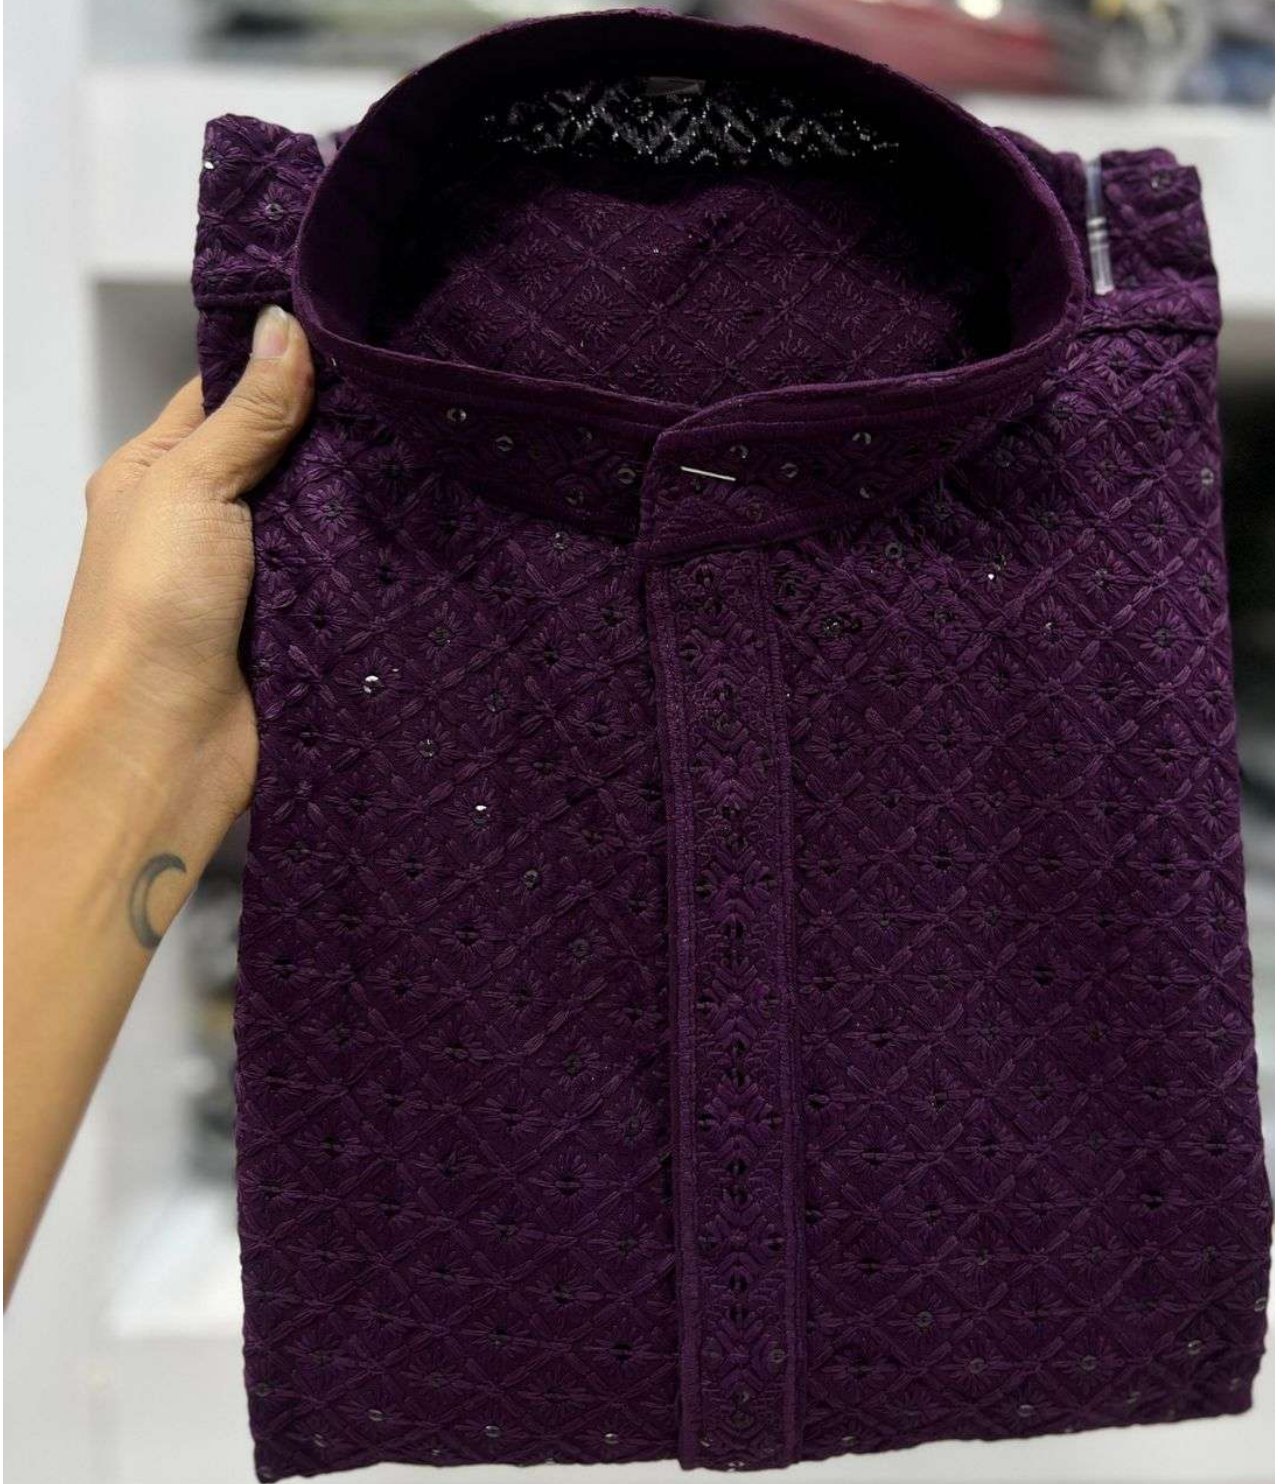

Denim Blue

Rama

Wine

White

N.Blue

Black

		SIZE CHART	IN INCHES
SIZE NO:	KURTAS CHEST (WITH LOOSING)	KURTA LENGTH	SHOULDER
M(38)	42"	39"	17.5"
L(40)	44"	39"	18"
XL(42)	46"	41"	19"
XXL(44)	48"	41"	19.5"

Rama

V

Denim Blue

White

Gre

Black

Maroon

N.Blue

Denim Blue