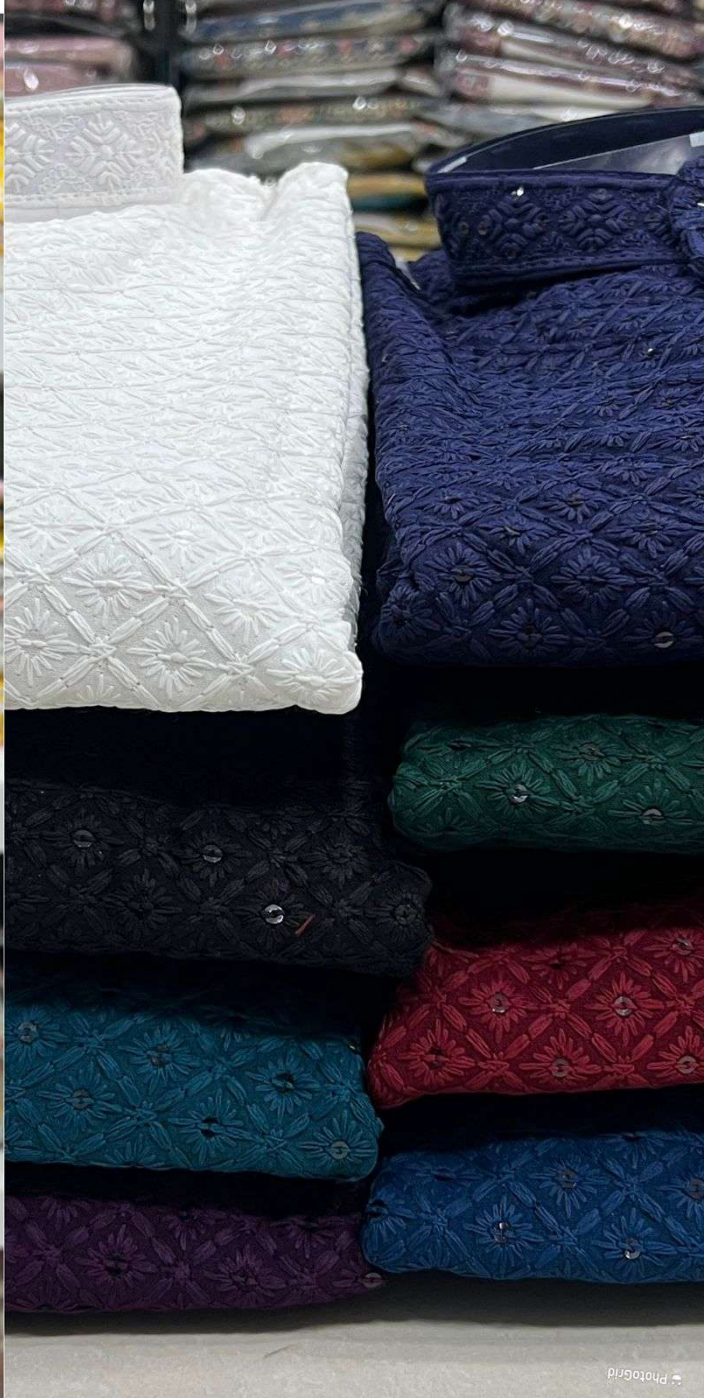

Denim Blue

Rama

Wine

White

N.Blue

Black

		SIZE CHART	IN INCHES
SIZE NO:	KURTAS CHEST (WITH LOOSING)	KURTA LENGTH	SHOULDER
M(38)	42"	39"	17.5"
L(40)	44"	39"	18"
XL(42)	46"	41"	19"
XXL(44)	48"	41"	19.5"

Rama

V

Denim Blue

White

Gre

Black

Maroon

N.Blue

Denim Blue