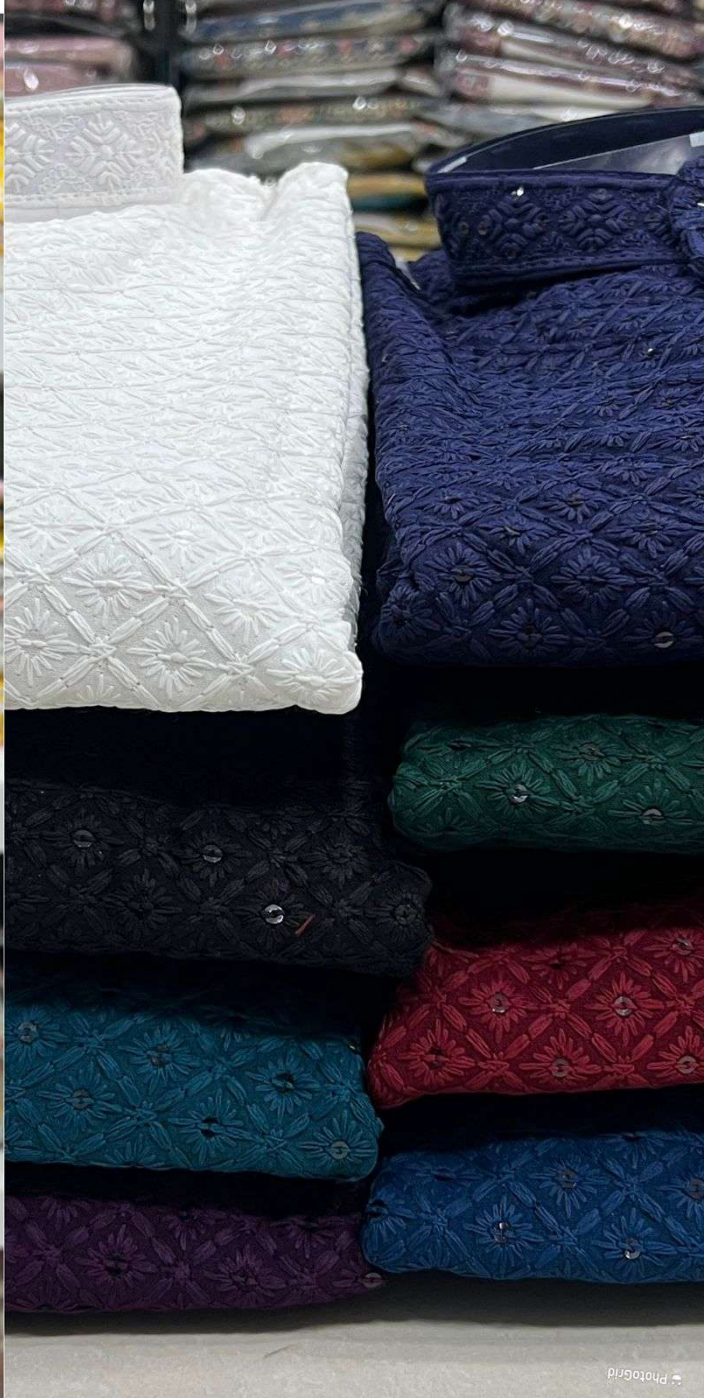

**Denim Blue**

**Rama**

**Wine**

**White**

**N.Blue**

**Black**

		SIZE CHART	IN INCHES
SIZE NO:	KURTAS CHEST (WITH LOOSING)	KURTA LENGTH	SHOULDER
M(38)	42"	39"	17.5"
L(40)	44"	39"	18"
XL(42)	46"	41"	19"
XXL(44)	48"	41"	19.5"

Rama

V

Denim Blue

White

Gre

Black

Maroon

N.Blue

**Denim Blue**

**Green**

MEWAADI  
SARDAR

**Maroon**