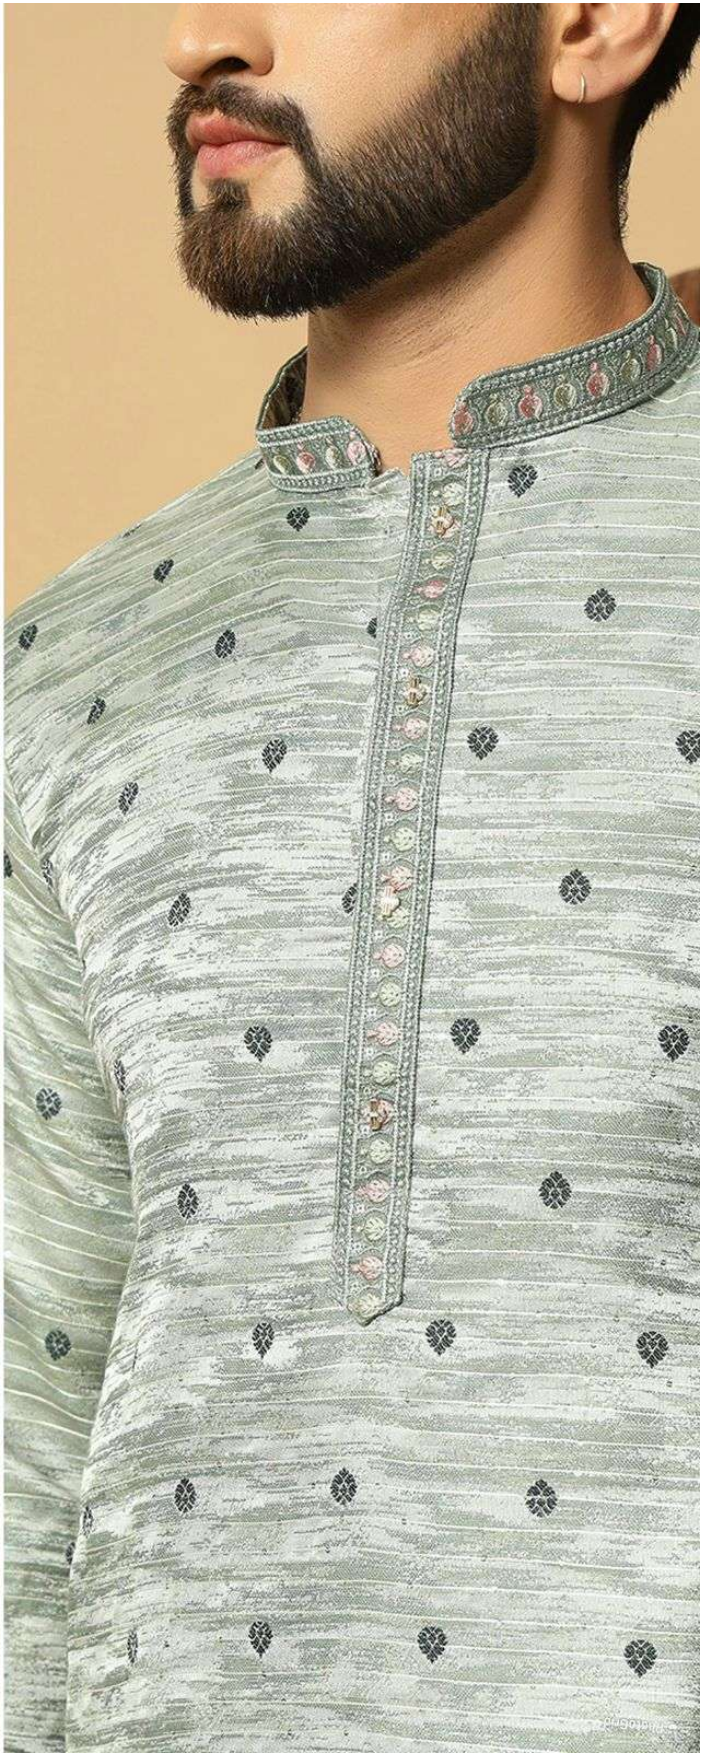

Yellow

Pastel pink

Grey

	SIZE CHART		IN INCHES
SIZE	CHEST	TOP LENGTH	SHOULDER
36	40	41	17.5
38	42	43	18
40	44	43	18.5
42	46	43	19
44	48	43	20
46	50	43	20.5

Pista