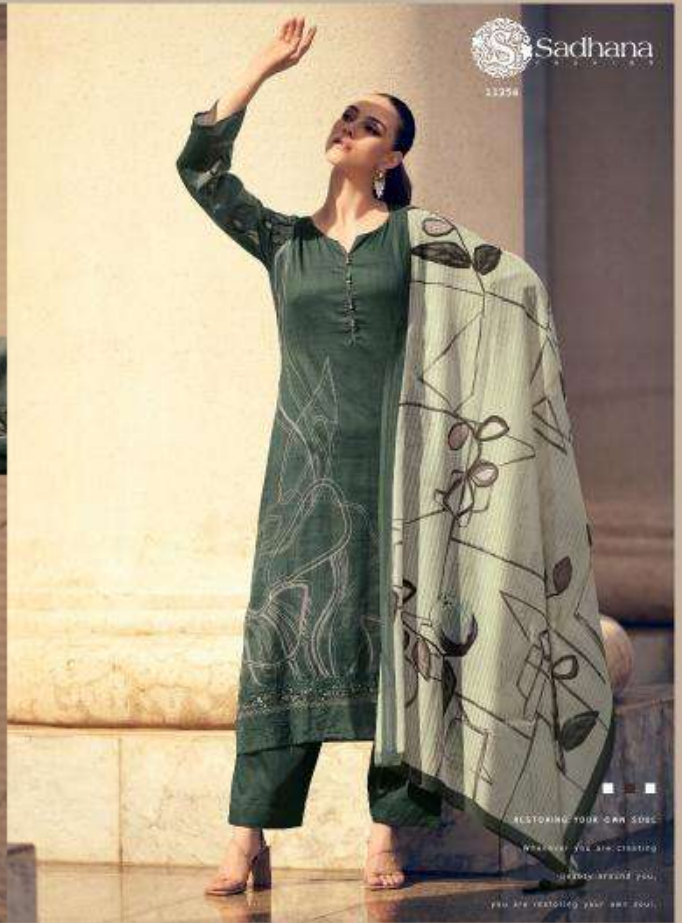

THE ICONIC LOOK

ZAYAN

Sadhana
FASHION

Sadhana
18295

■ ■
FALL IN LOVE AND LIVE
WITH PASSION AND APPETITE
HOW YOU SEE LIFE DIFFERENTLY
CELEBRATE EACH MOMENT
WITH FULL OF LOVE AND LIFE!

Sadhana
11201

ORIGINATED FROM WITHIN
CRAFTED BY THE ARTISANS OF
INDIA AND COMES FROM 100%
PURE AND STRONG FABRIC.

APPEAL TO THE EYE
THEY TRULY APPEAL TO
THE EYE JUST AS
PHOTOGRAPHICALLY APPEAL
TO THE EAR.

Sadhana
32298

■ ■ ■
EASY FACE TO SUNSHINE
Keep your face to the
sunshine and you
cannot see a shadow

Sadhaana

11260