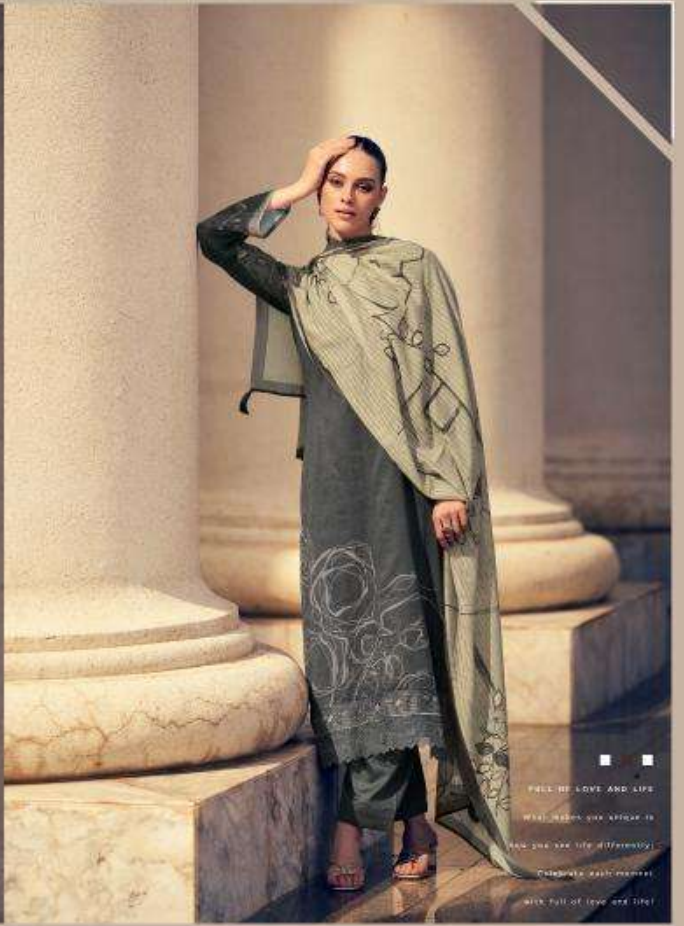

THE ICONIC LOOK

ZAYAN

Sadhana
FASHION

Sadhana
18295

■ ■
FALL IN LOVE AND LIVE
WHAT MEANS YOU APPEAR TO
HOW YOU SEE LIFE DIFFERENTLY
Celebrate each moment
with full of love and life!

Sadhana
11201

APPEAL TO THE EYE

THEY TRULY APPEAL TO
THE EYE JUST AS
PHOTOGRAPHICALLY APPEAL
TO THE EAR.

Sadhana
32298

■ ■ ■
EASY FACE TO SUNSHINE
Keep your face to the
sunshine and you
cannot see a shadow

Sadhaana

11260

FULL OF LOVE AND LIFE

INIMITABLE CREATOR

APPEAL TO THE EYE
 This shawl appeals to the eye just as
 much as it appeals to the eye.