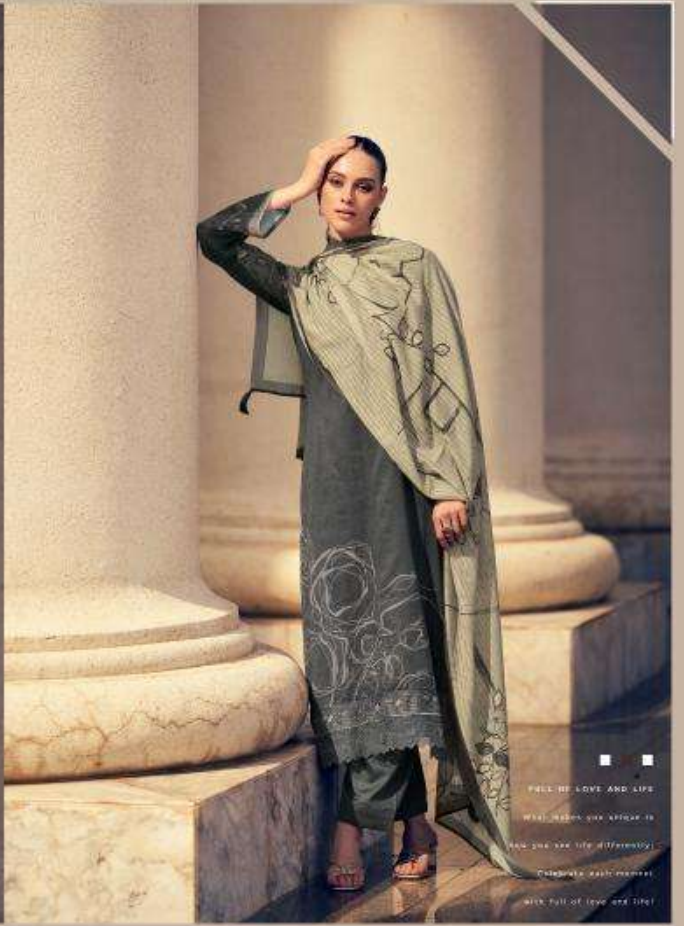

THE ICONIC LOOK

ZAYAN

Sadhana
FASHION

Sadhana
18295

■ ■
FALL IN LOVE AND LIVE
WITH PASSION AND APPETITE
HOW YOU SEE LIFE DIFFERENTLY
CELEBRATE EACH MOMENT
WITH FULL OF LOVE AND LIFE!

Sadhana
11201

ORIGINATED FROM WITHIN
CRAFTED BY THE ARTISANS OF
INDIA AND COMES FROM 100%
PURE AND STRONG FABRIC.

APPEAL TO THE EYE
THEY TRULY APPEAL TO
THE EYE JUST AS
PHOTOGRAPHICALLY APPEAL
TO THE EAR.

Sadhana
32298

■ ■ ■
EASY FACE TO SUNSHINE
Keep your face to the
sunshine and you
cannot see a shadow

Sadhaana

11260