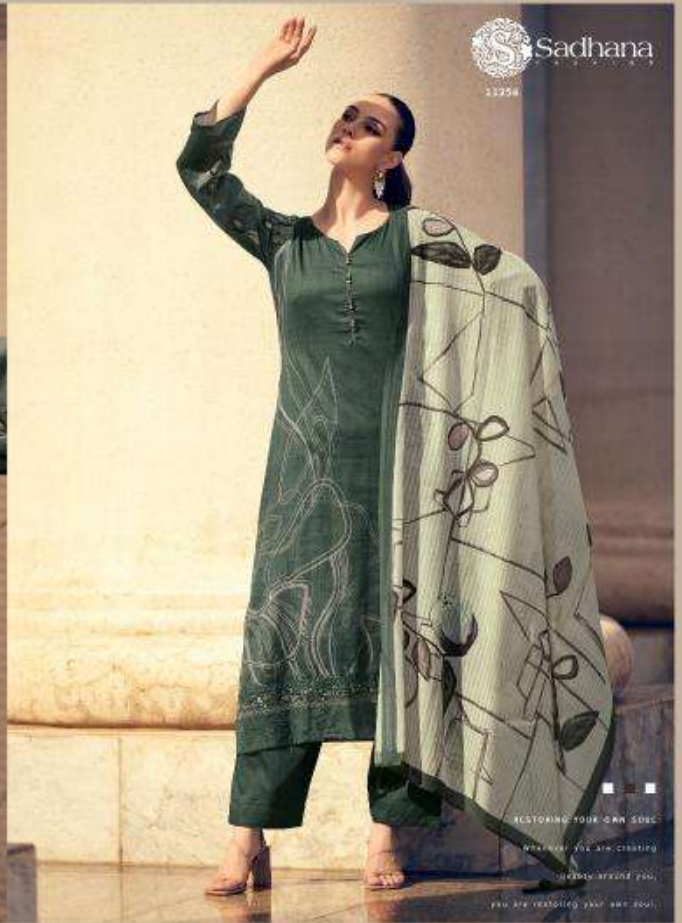

THE ICONIC LOOK

ZAYAN

Sadhana
FASHION

Sadhana
18295

■ ■
FALL IN LOVE AND LIVE
WHAT MEANS YOU APPEAR TO
HOW YOU SEE LIFE DIFFERENTLY
Celebrate each moment
with full of love and life!

Sadhana
11201

APPEAL TO THE EYE
THEY TRULY APPEAL TO
THE EYE JUST AS
PHOTOGRAPHICALLY APPEAL
TO THE EAR.

Sadhana
32298

■ ■ ■
EASY FACE TO SUNSHINE
Keep your face to the
sunshine and you
cannot see a shadow

Sadhaana

11260

FULL OF LOVE AND LIFE.

WHAT HAPPY YOU BRING IT.

HOW YOU CAN BE DIFFERENT.

CELEBRATE EACH MOMENT.