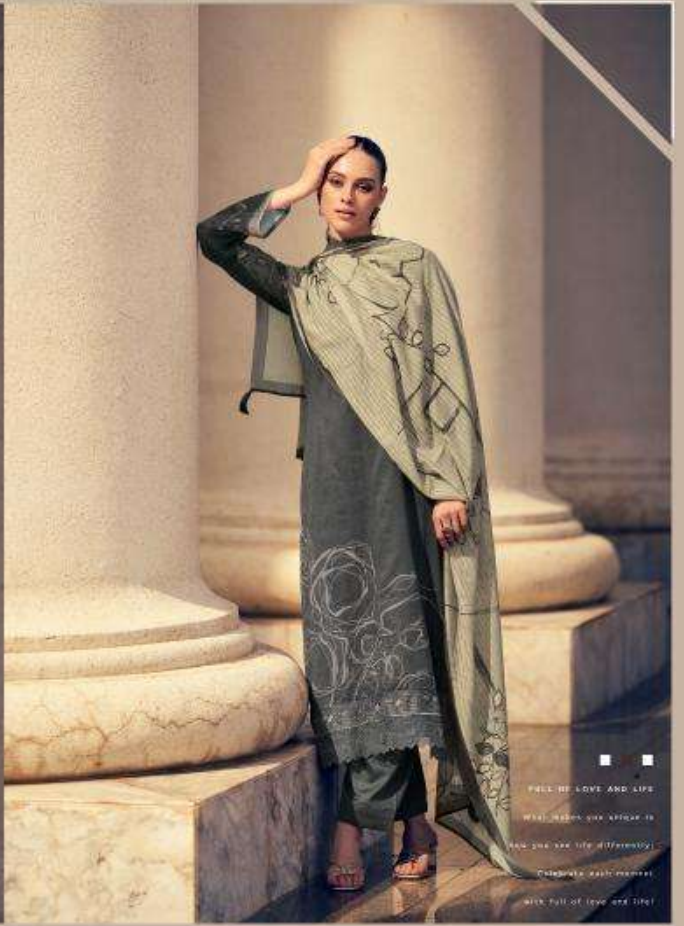

THE ICONIC LOOK

ZAYAN

Sadhana
FASHION

Sadhana
18295

■ ■
FALL IN LOVE AND LIVE
WHAT MEANS YOU APPEAR TO
HOW YOU SEE LIFE DIFFERENTLY
Celebrate each moment
with full of love and life!

Sadhana
11201

APPEAL TO THE EYE
THEY TRULY APPEAL TO
THE EYE JUST AS
PHOTOGRAPHICALLY APPEAL
TO THE EAR.

Sadhana
32298

■ ■ ■
EASY FACE TO SUNSHINE
Keep your face to the
sunshine and you
cannot see a shadow

Sadhaana

11260

FULL OF LOVE AND LIFE.

WHAT HAPPY YOU BRING IT.

HOW YOU CAN BE DIFFERENT.

CELEBRATE EACH MOMENT.