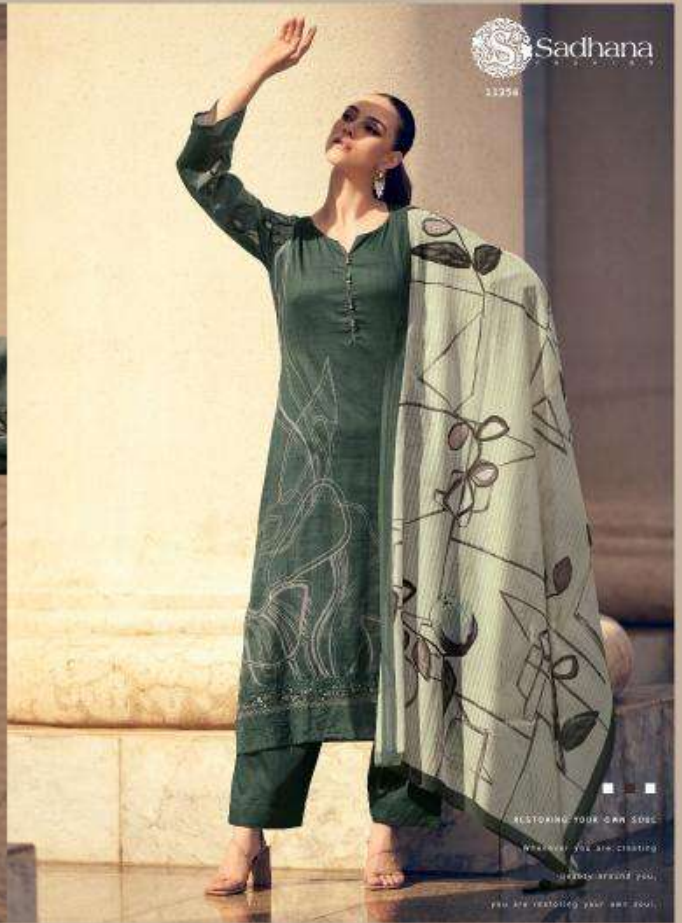

THE ICONIC LOOK

ZAYAN

Sadhana
FASHION

Sadhana
18295

■ ■
FALL IN LOVE AND LIVE
WHAT MEANS YOU APPEAR TO
HOW YOU SEE LIFE DIFFERENTLY
Celebrate each moment
with full of love and life!

Sadhana
11201

APPEAL TO THE EYE

THEY TRULY APPEAL TO
THE EYE JUST AS
PHOTOGRAPHICALLY APPEAL
TO THE EAR.

Sadhana
32298

■ ■ ■
EASY FACE TO SUNSHINE
Keep your face to the
sunshine and you
cannot see a shadow

Sadhaana

11260

FULL OF LOVE AND LIFE

INIMITABLE CREATOR

APPEAL TO THE EYE
 This shawl appeals to the eye just as
 much as it appeals to the eye.