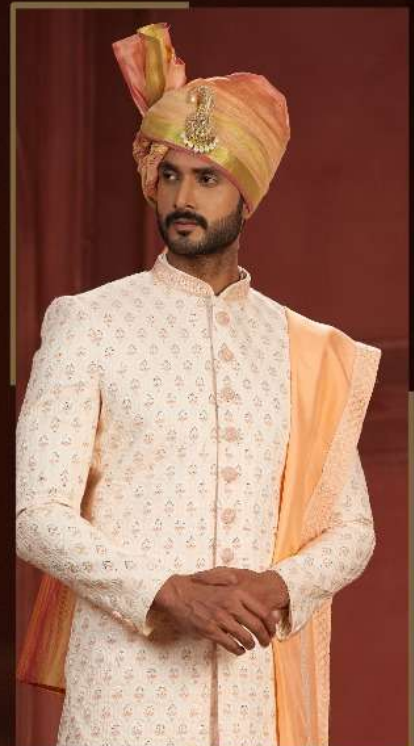

14001

14002

14003

OUTLUK

14004

14005

14006