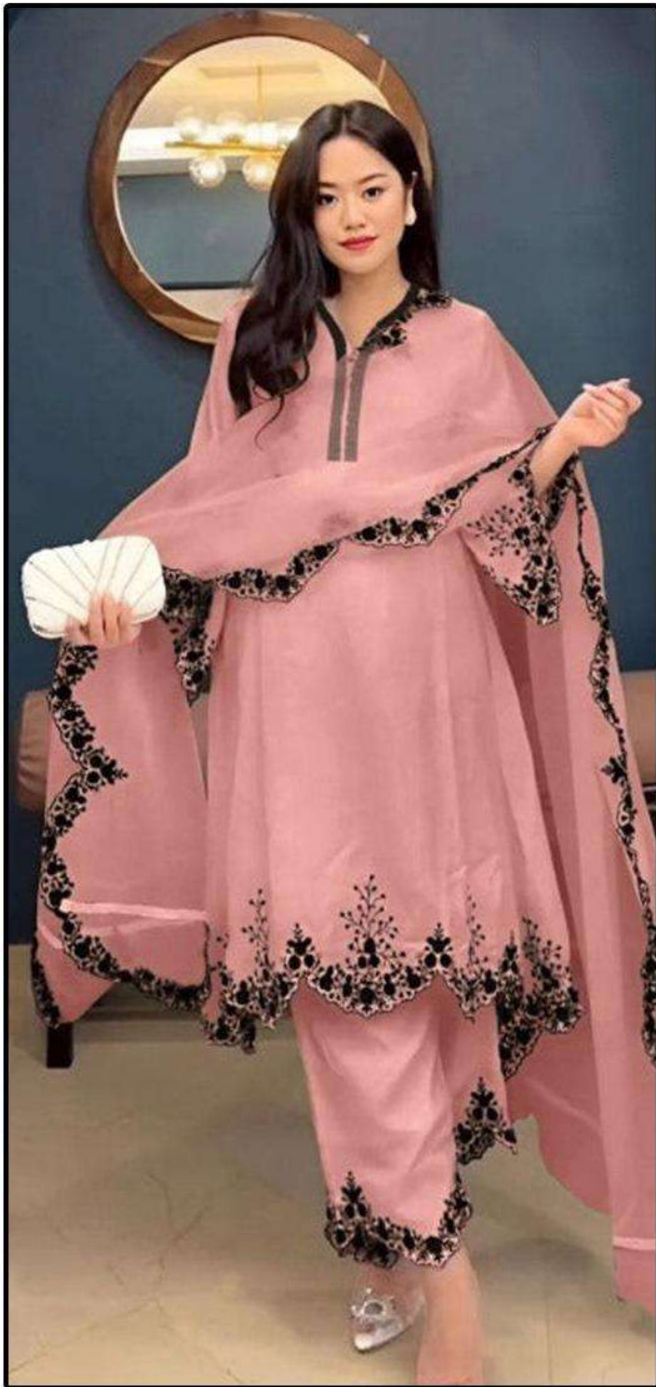

HF-100 D

*Top :- Heavy Georgette
Bottom :- Heavy Georgette
Dupatta :- Heavy Organza*

HOOR TEX

CARE INSTRUCTIONS

DRY CLEAN RECOMMENDED
DO NOT USE ANY TYPE OF BLEACH OR STAIN REMOVING CHEMICALS
DO NOT OVER EXPOSE DAMP FABRIC TO STRONG SUNLIGHT
IRON AT MODERATE TEMPERATURE