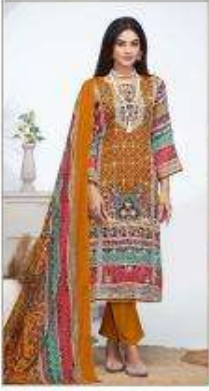

Zulfat
Designer Suits

SAJNI

VOL-04

613 - 001

613 - 002

613 - 003

613 - 004

613 - 005

613 - 006

Zulfat
DESIGNER SUIT

SAJNI
VOL-04

Zulfat[®]
Designer Suits

SAJNI

VOL-04

Zulfat
Dresses

Marfa is a collection of dresses, long and short, with a variety of designs and colors, perfect for any occasion.