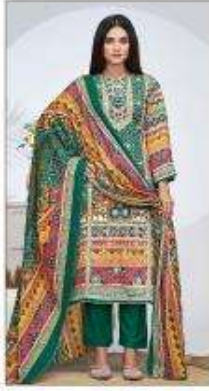

Zulfat
Designer Suits

SAJNI

VOL-04

613 - 001

613 - 002

613 - 003

613 - 004

613 - 005

613 - 006

Zulfat
DESIGNER SUIT

SAJNI
VOL-04

Zulfat[®]
Designer Suits

SAJNI

VOL-04

Zulfat
Dresses

Marfa is a collection of dresses, long and short, with a variety of designs and colors, perfect for any occasion.