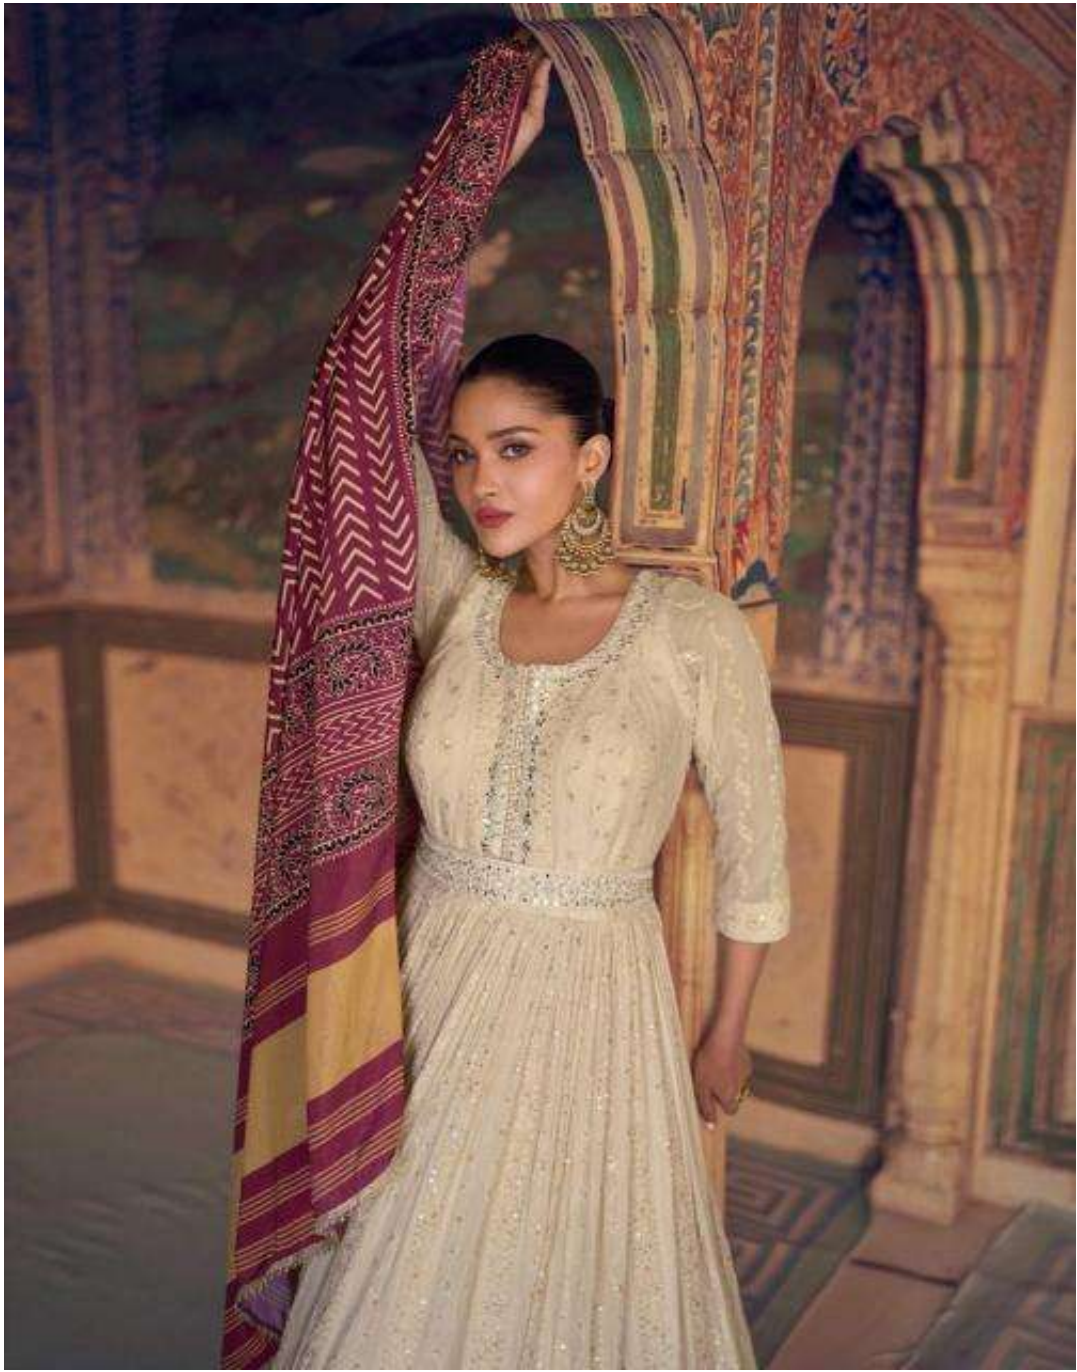

SAYURI[®]
Designer

RUBINA

SAYURI[®]
Designer

CLASSIC

The glamour is something which
will fulfill all the requirement for glossy

D NO : 5731

MAJESTIC

Sometimes you don't
have to try too hard to look different

SAYURI[®]
Designer

D NO : 5729

SAYURI[®]
Designer

LUXURIOUS

Fan with
fabric for the feminine in you

D NO : 5729

SAYURI[®]
Designer

GLAMOROUS