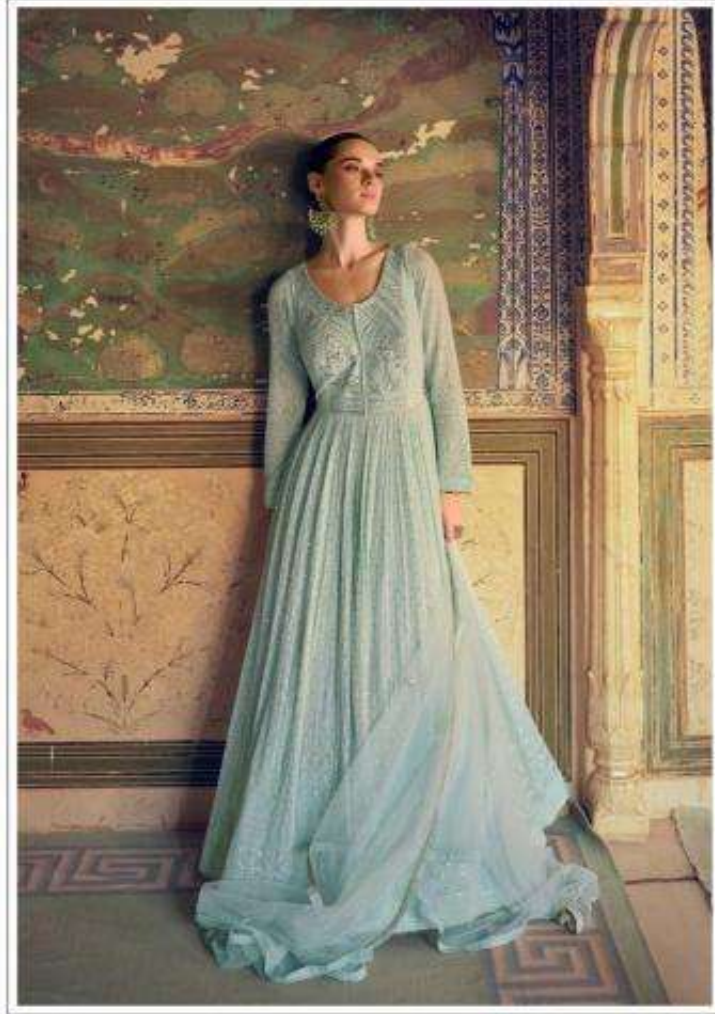

SAYURI®
Designer

LUXURIOUS

Fan with
fabric for the feminine in you

D NO : 5729