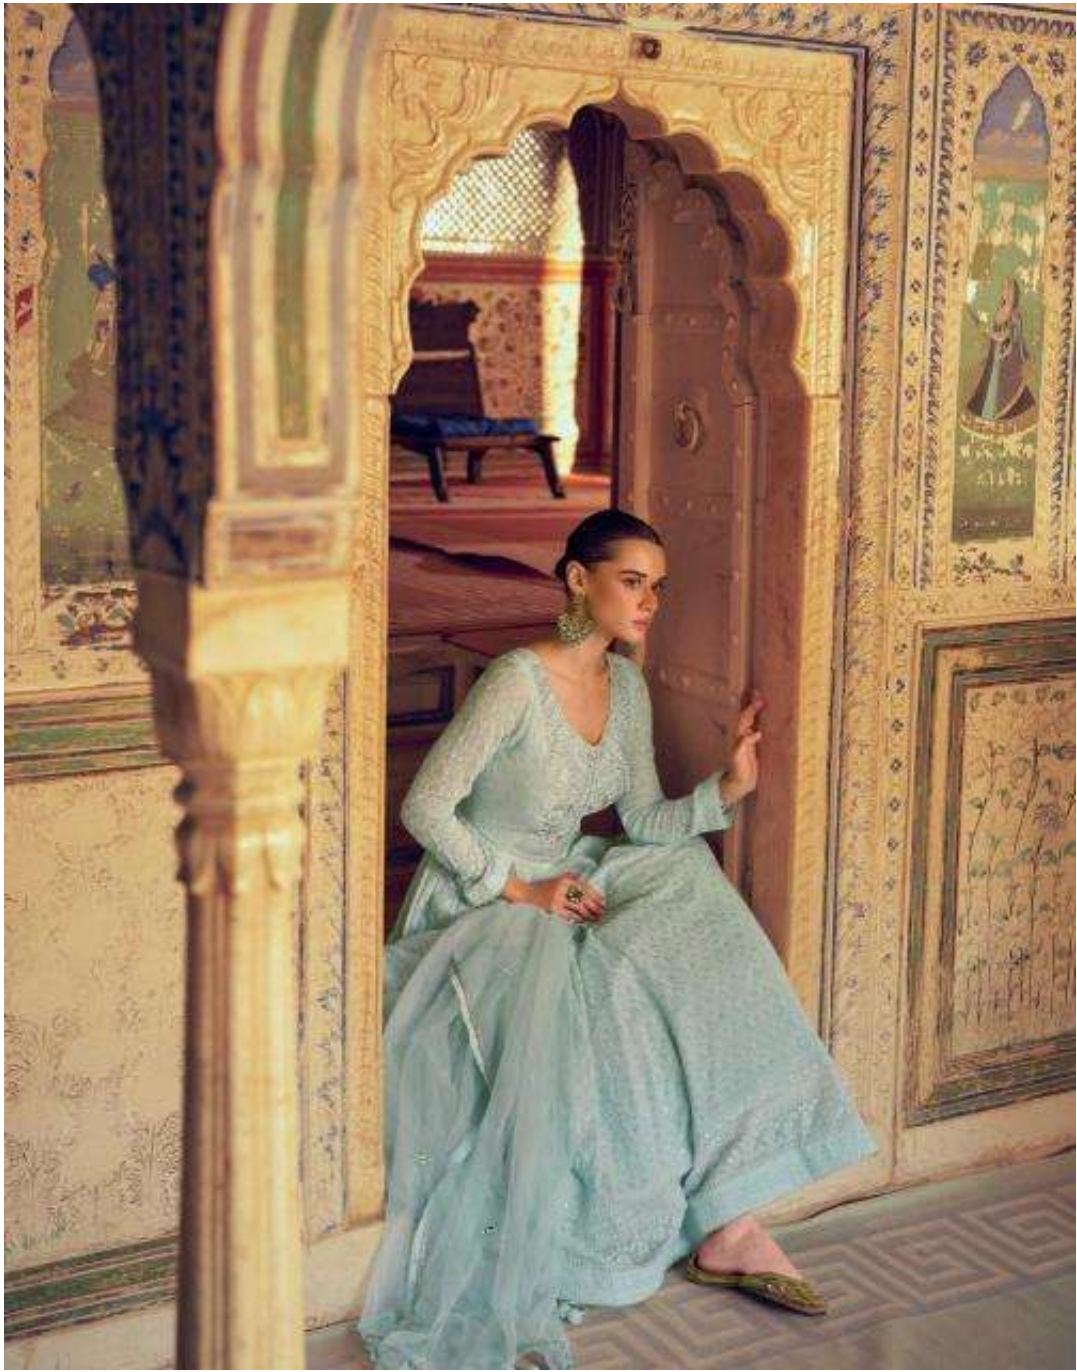

SAYURI[®]
Designer

RUBINA

SAYURI[®]
Designer

CLASSIC

The glamour is something which
will fulfill all the requirement for glossy

D NO : 5731

MAJESTIC

Sometimes you don't
have to try too hard to look different

SAYURI[®]
Designer

D NO : 5729

SAYURI[®]
Designer

LUXURIOUS

Fan with
fabric for the feminine in you

D NO : 5729

SAYURI[®]
Designer

GLAMOROUS