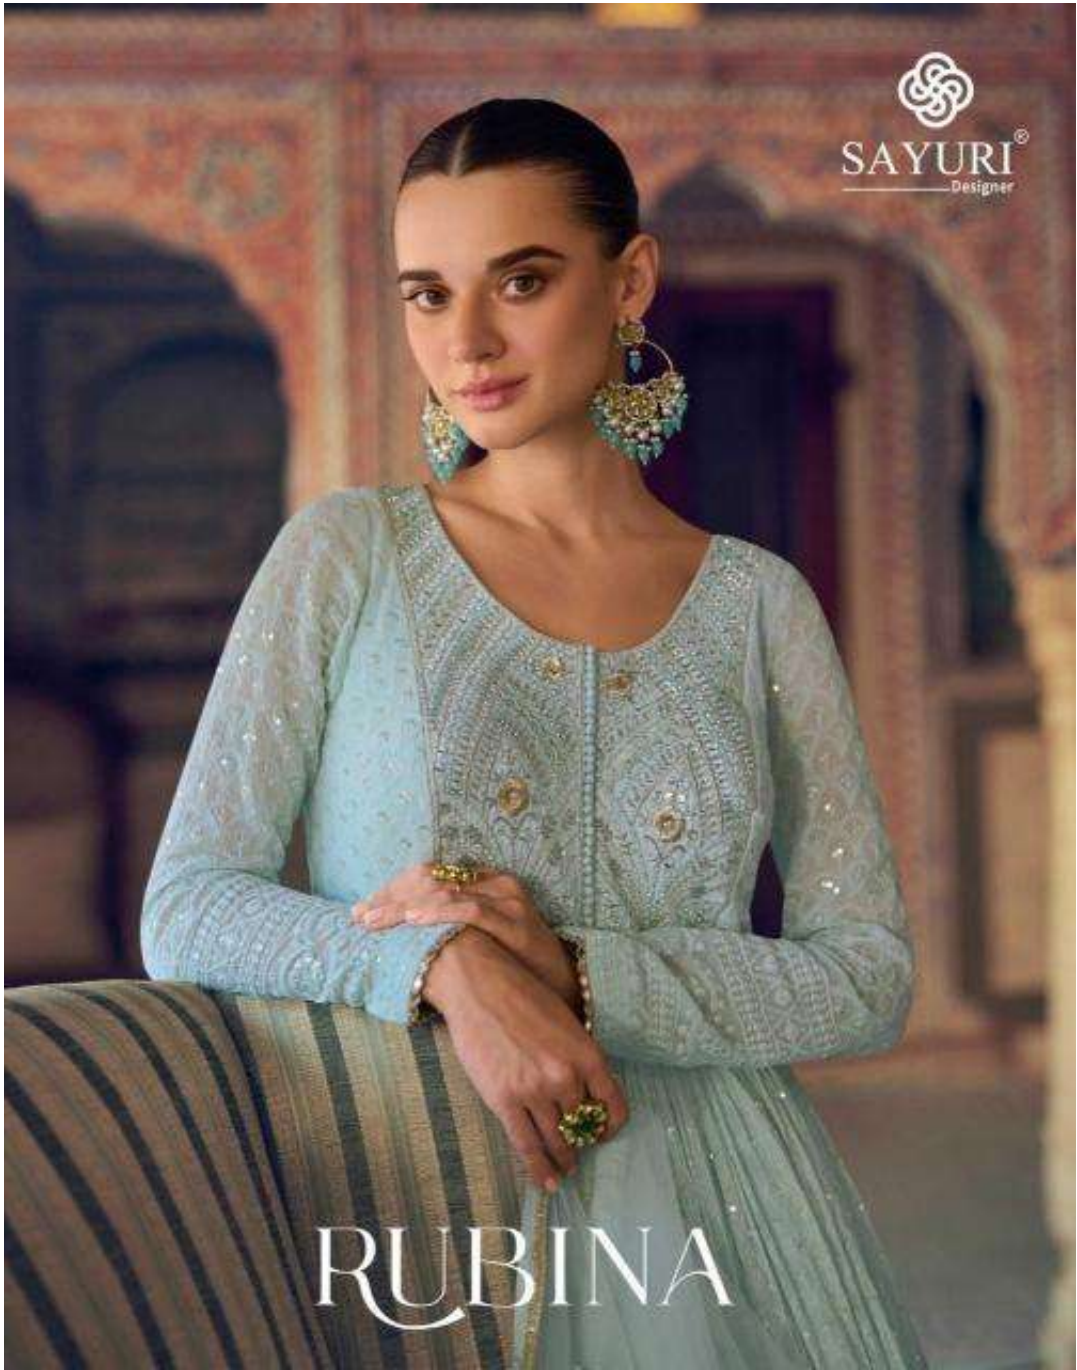

SAYURI[®]
Designer

RUBINA

SAYURI[®]
Designer

CLASSIC

The glamour is something which
will fulfill all the requirement for glossy

D NO : 5731

MAJESTIC

Sometimes you don't
have to try too hard to look different

SAYURI[®]
Designer

D NO : 5729

SAYURI[®]
Designer

LUXURIOUS

Fan with
fabric for the feminine in you

D NO : 5729

SAYURI[®]
Designer

GLAMOROUS