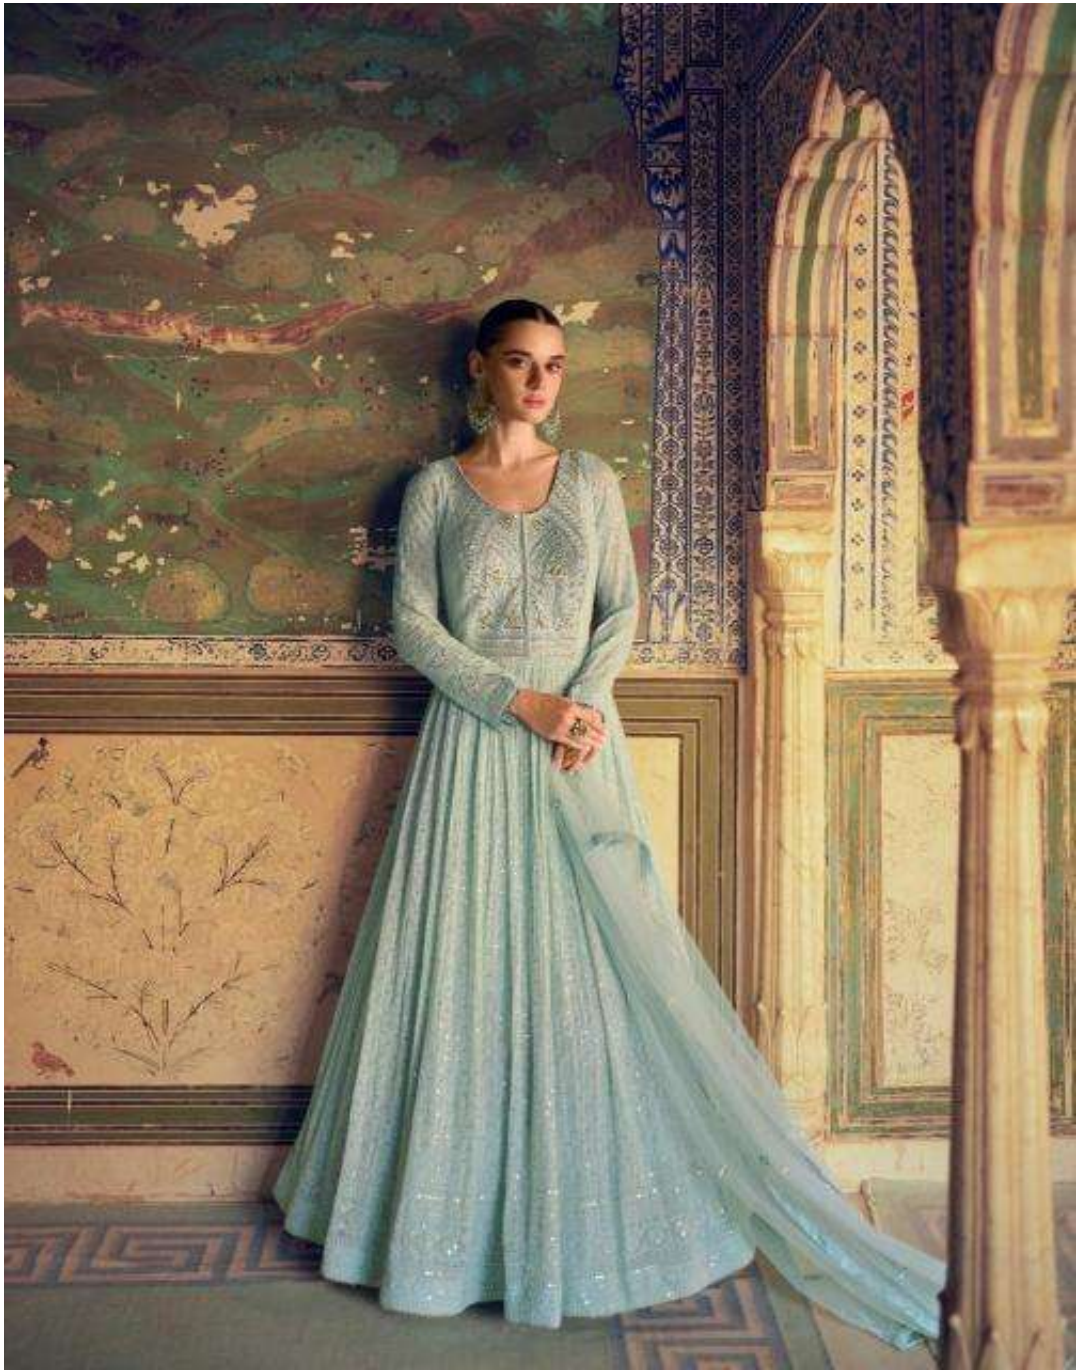

SAYURI[®]
Designer

RUBINA

SAYURI[®]
Designer

CLASSIC

The glamour is something which
will fulfill all the requirement for glossy

D NO : 5731

MAJESTIC

Sometimes you don't
have to try too hard to look different

SAYURI[®]
Designer

D NO : 5729

SAYURI[®]
Designer

LUXURIOUS

Fan with
fabric for the feminine in you

D NO : 5729

SAYURI[®]
Designer

GLAMOROUS