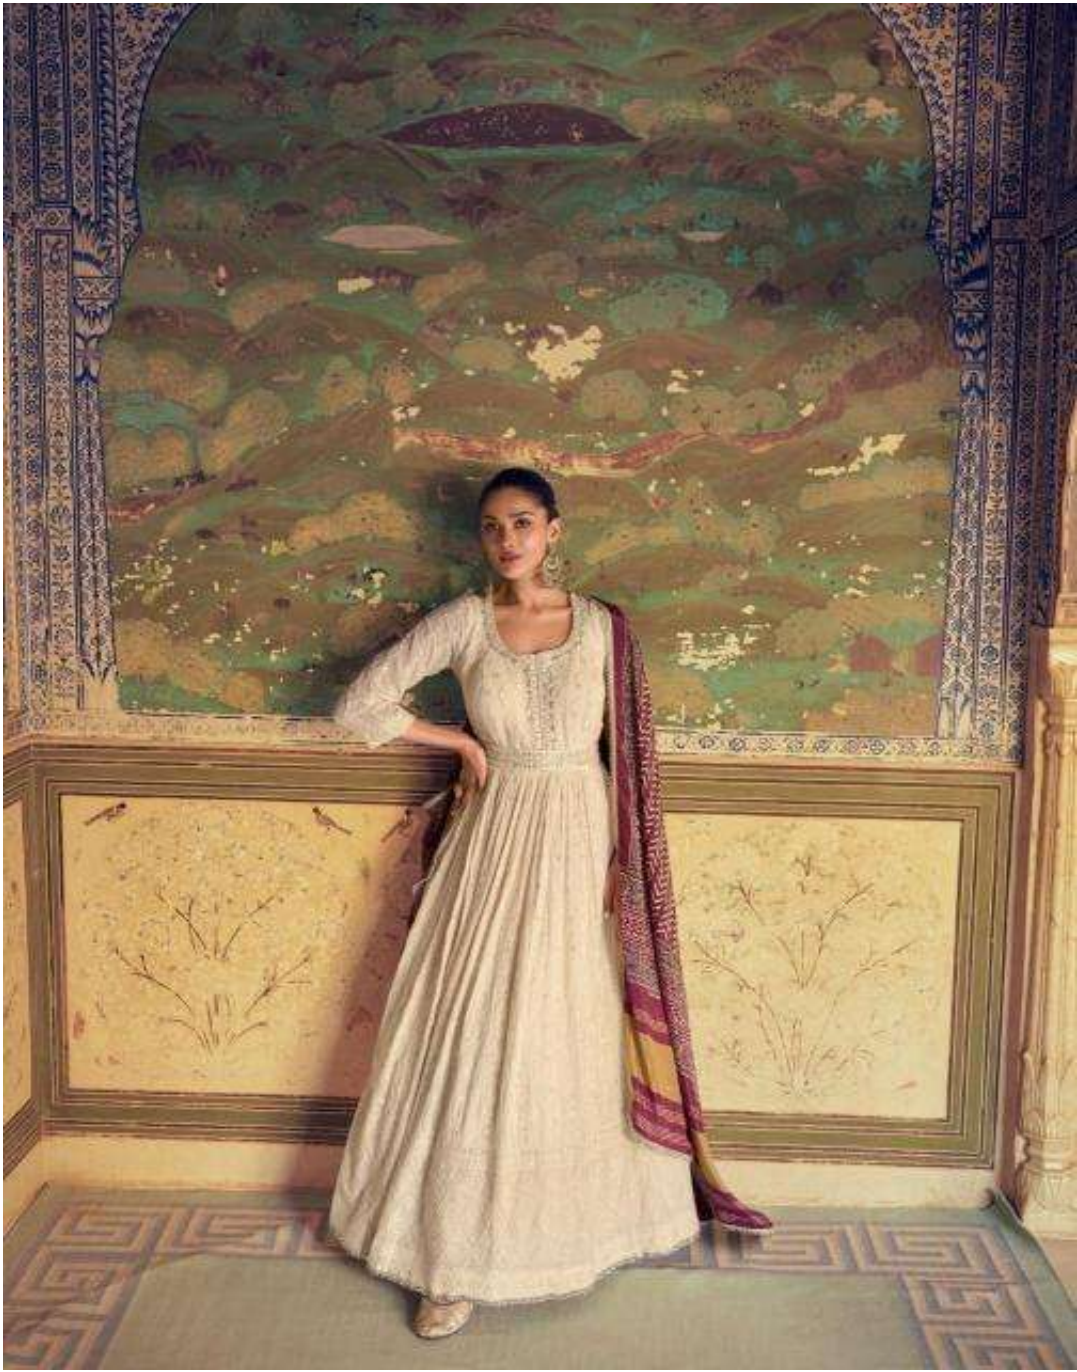

SAYURI[®]
Designer

RUBINA

SAYURI[®]
Designer

CLASSIC

The glamour is something which
will fulfill all the requirement for glossy

D NO : 5731

MAJESTIC

Sometimes you don't
have to try too hard to look different

SAYURI[®]
Designer

D NO : 5729

SAYURI[®]
Designer

LUXURIOUS

Fan with
fabric for the feminine in you

D NO : 5729

SAYURI[®]
Designer

GLAMOROUS