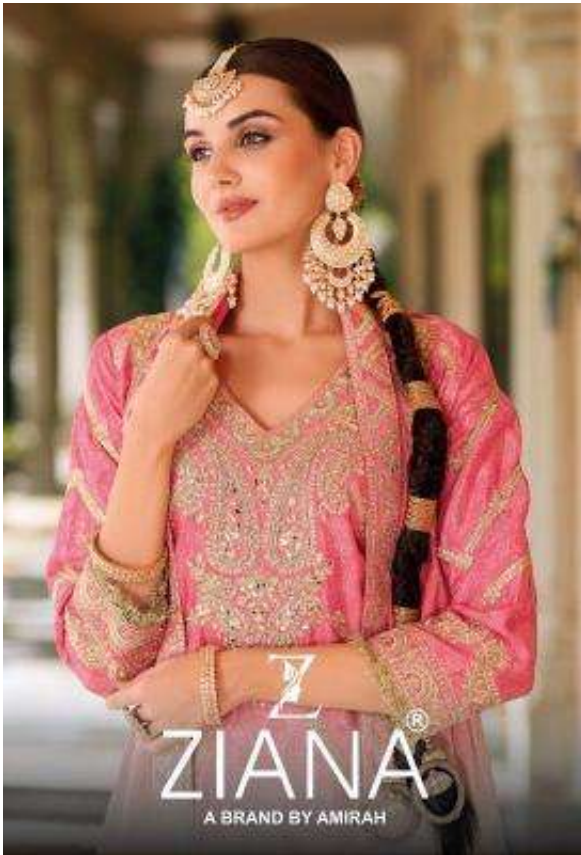

10031 - A

10031 - D

**TOP**

CHINON SILK DIGITAL PRINT EMBROIDERY WORK WITH HAND WORK

**DUPATTA**

CHINON SIFFON SILK EMBROIDERY WORK

**SHARARA**

CHINON SILK DIGITAL PRINT EMBROIDERY WORK

**REDYMADE COLLECTION**

DRY CLEAN ONLY.  
DO NOT USE BLEACH OR STAIN REMOVING CHEMICAL.  
IRON THE FABRIC AT MODERATE TEMPERATURE.

ZIANA

10031 - A

10031 - A

**TOP**

CHINON SILK DIGITAL PRINT EMBROIDERY WORK WITH HAND WORK