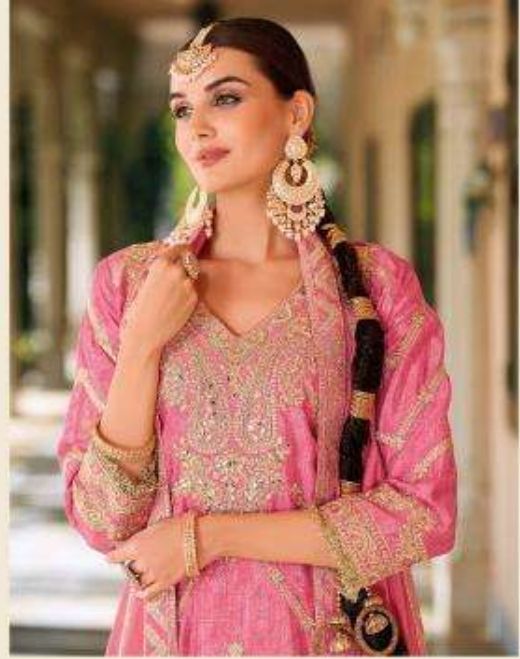

10031 - A

10031 - D

**TOP**

CHINON SILK DIGITAL PRINT EMBROIDERY WORK WITH HAND WORK

**DUPATTA**

CHINON SIFFON SILK EMBROIDERY WORK

**SHARARA**

CHINON SILK DIGITAL PRINT EMBROIDERY WORK

**REDYMADE COLLECTION**

DRY CLEAN ONLY.  
DO NOT USE BLEACH OR STAIN REMOVING CHEMICAL.  
IRON THE FABRIC AT MODERATE TEMPERATURE.

ZIANA

10031 - A

10031 - A

**TOP**

CHINON SILK DIGITAL PRINT EMBROIDERY WORK WITH HAND WORK