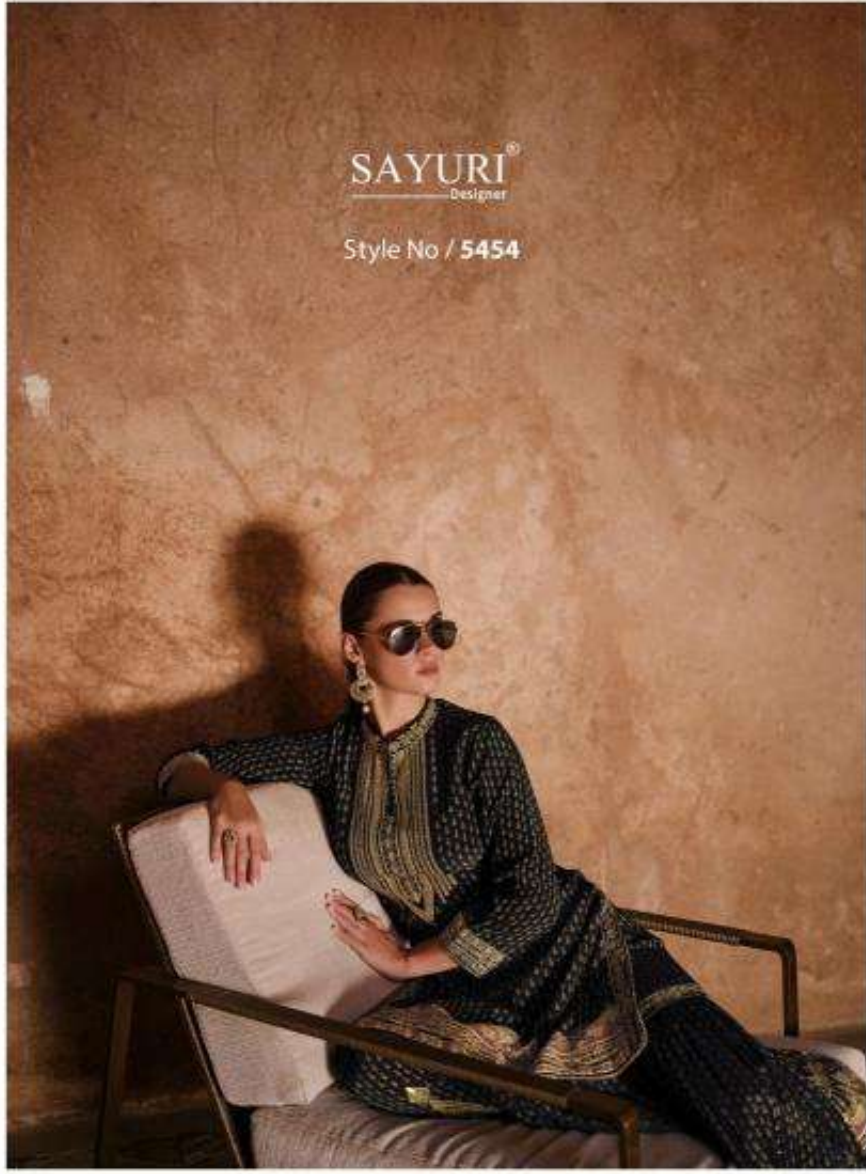

SAYURI®
Designer

Style No / 5454