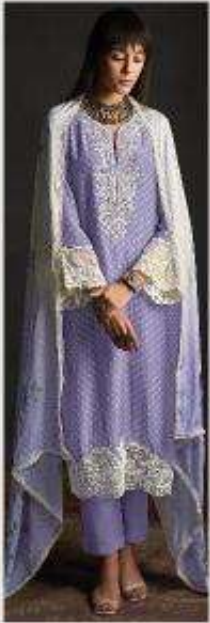

HEER
LOVE

Heer ~ LOVE ~ Vol-190

Price List

Sr.No	Design No	Rate
1	9461	2050
2	9462	2050
3	9463	2050
4	9464	2050
5	9465	2050
6	9466	2050
Total		12300

LOVE

TOP

PURE MUSLIN WITH DIGITAL PRINT EMBROIDERY
NECKLINE ORGANZA SCALLOPED APPLIQUE PATCH
HEMLINE AND ORGANZA SCALLOPED
EMBROIDERY BORDER SLEEVES

BOTTOM

PURE MUSLIN

DUPATTA

PURE CHINNON WITH OMBRE DIGITAL PRINT AND
EMBROIDERY SCALLOPED BORDER

Heer
BY J. NOOR

HEER

LOVE

9461