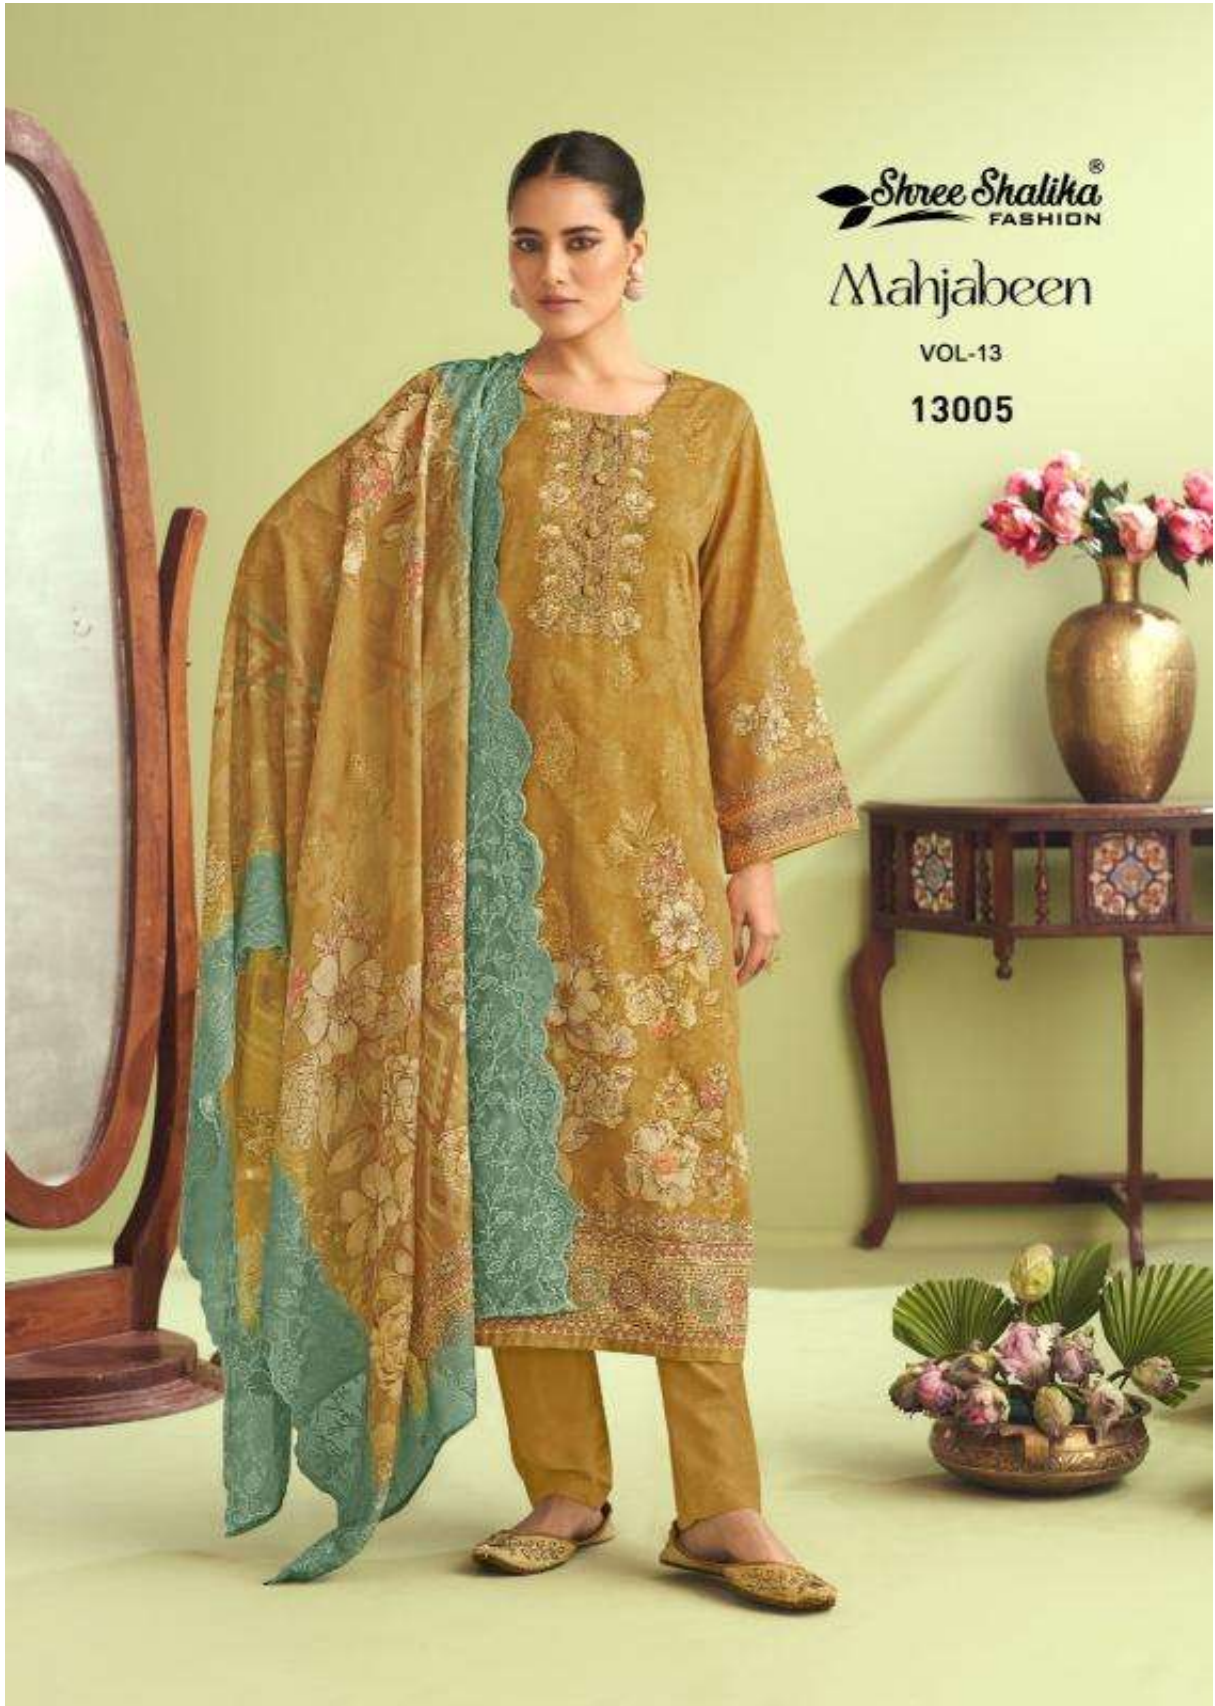

Shree Shalika®
FASHION

Mahjabeen

VOL-13

13005