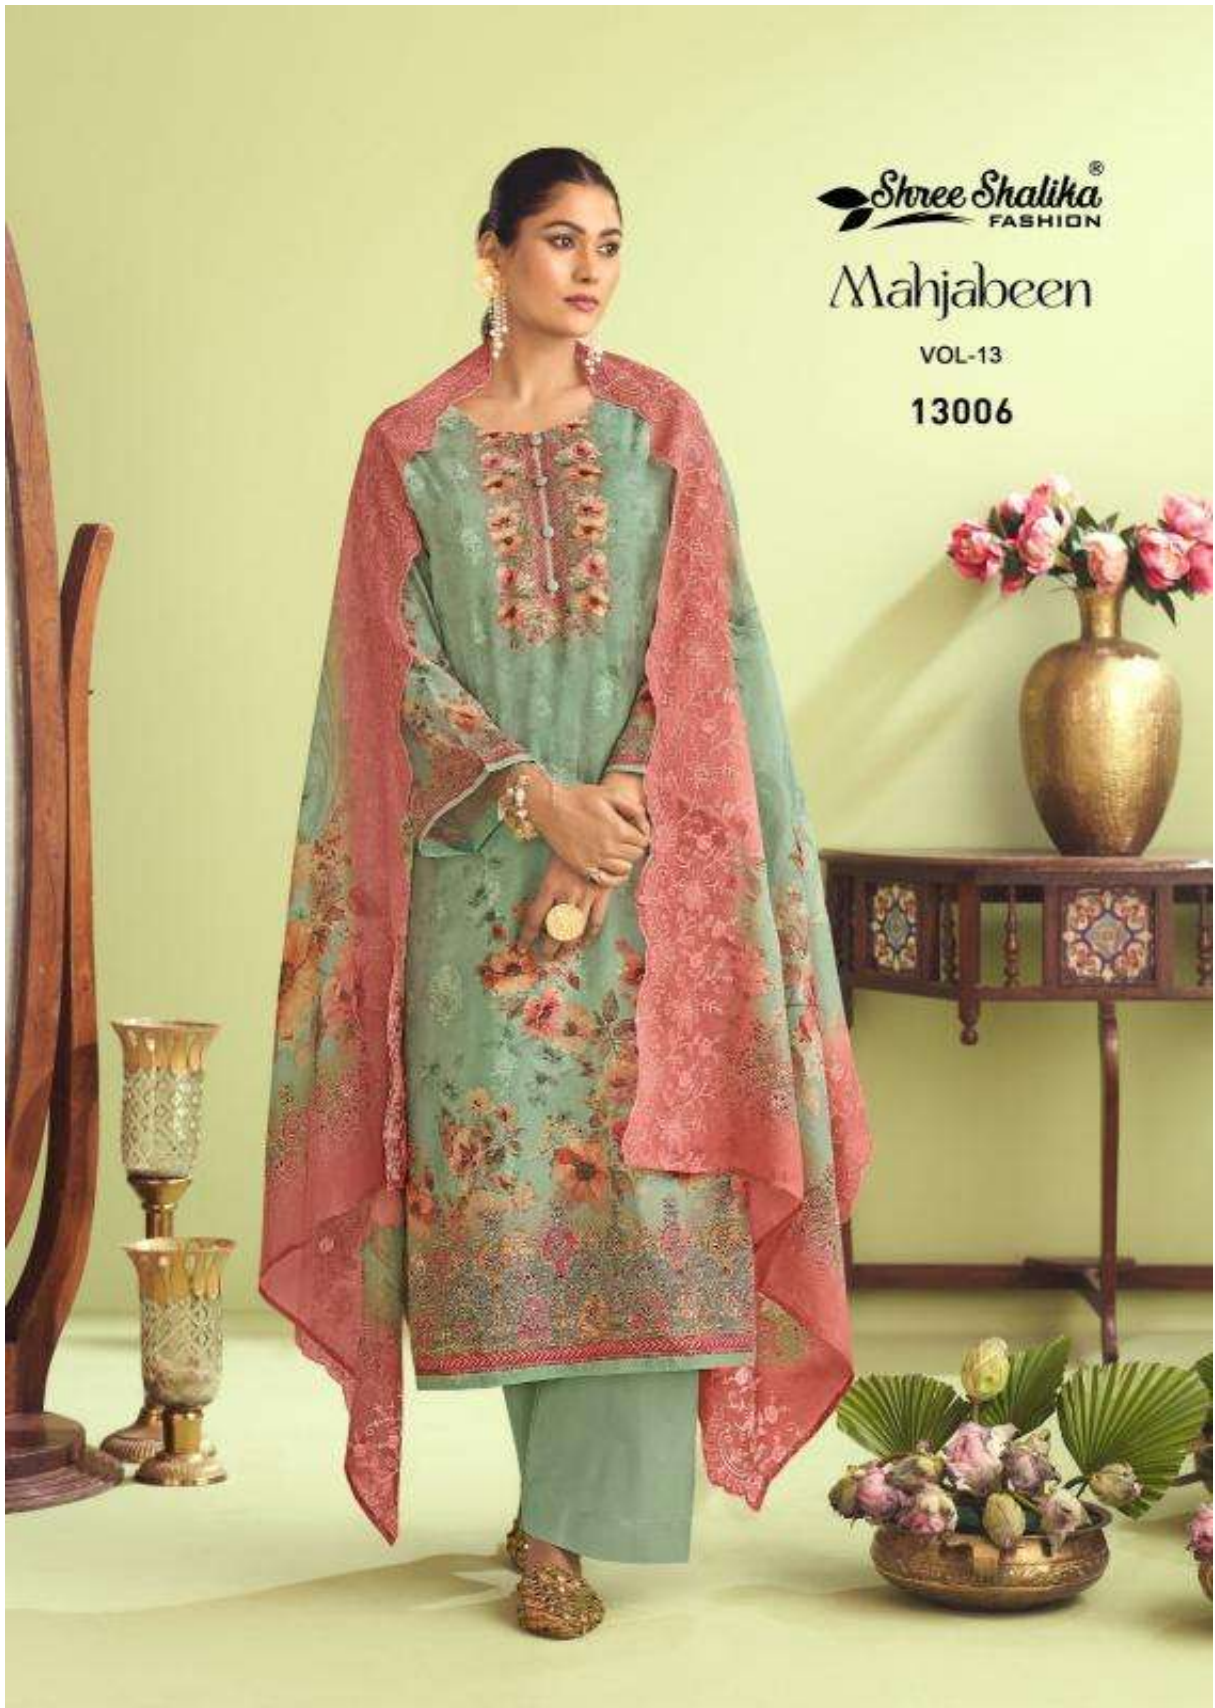

Shree Shalika®
FASHION

Mahjabeen

VOL-13

13006