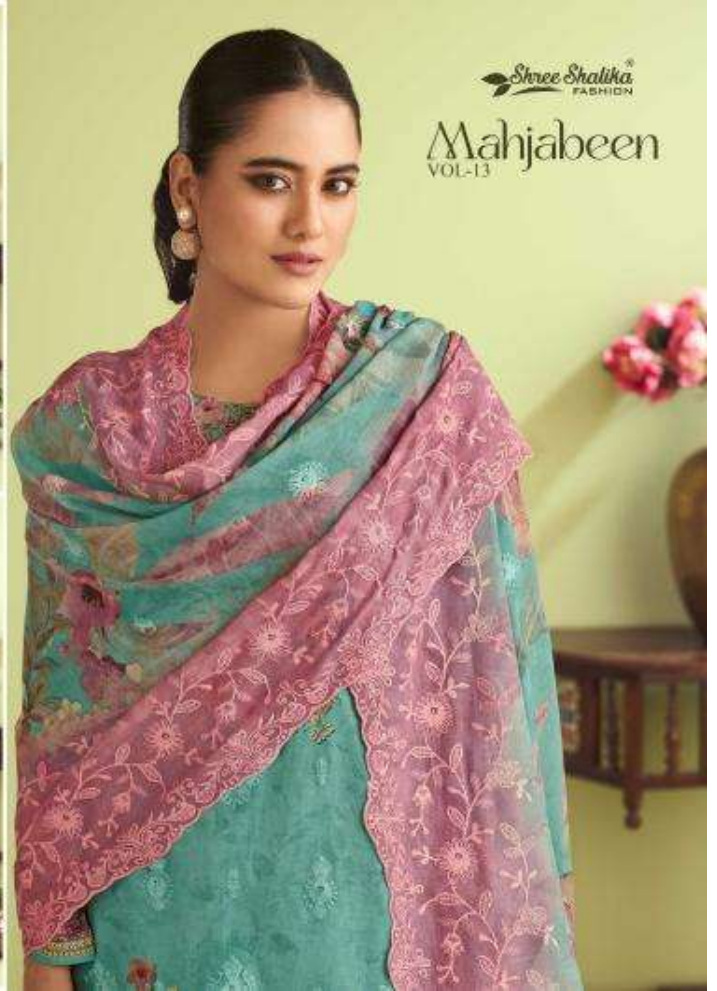

\* FABRIC DETAILS \*  
TOP - COTTON LAWN DIGITAL PRINT WITH  
EMBROIDERY WORK  
BOTTOM - PURE CASHMERE  
DUPATTA: COTTON MAL DIGITAL PRINT WITH EMBROIDERY WORK

Shree Shalika<sup>®</sup>  
FASHION

Mahjabeen  
VOL-13

\* RATE \*  
1395/-EACH

13001

13002

13003

13004

13005

13006

Shree Shalika  
FASHION