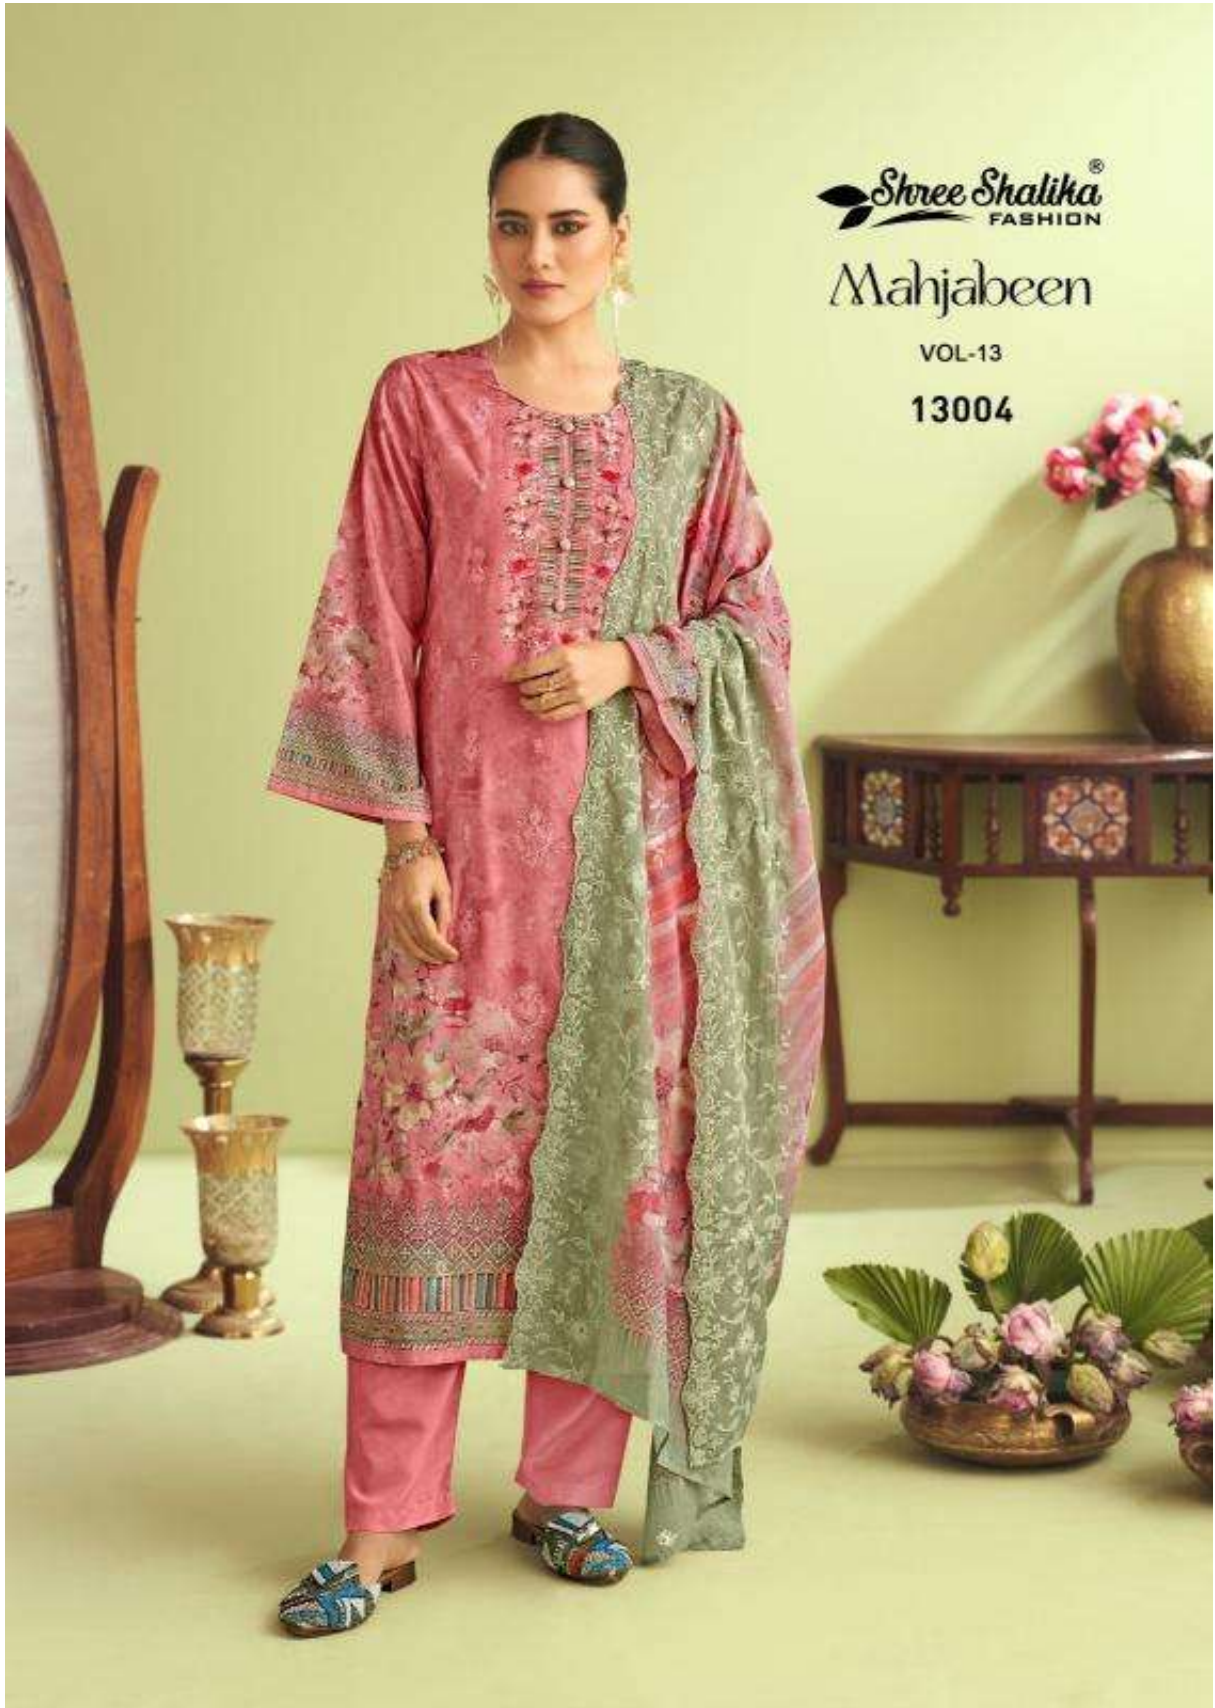

Shree Shalika®
FASHION

Mahjabeen

VOL-13

13004