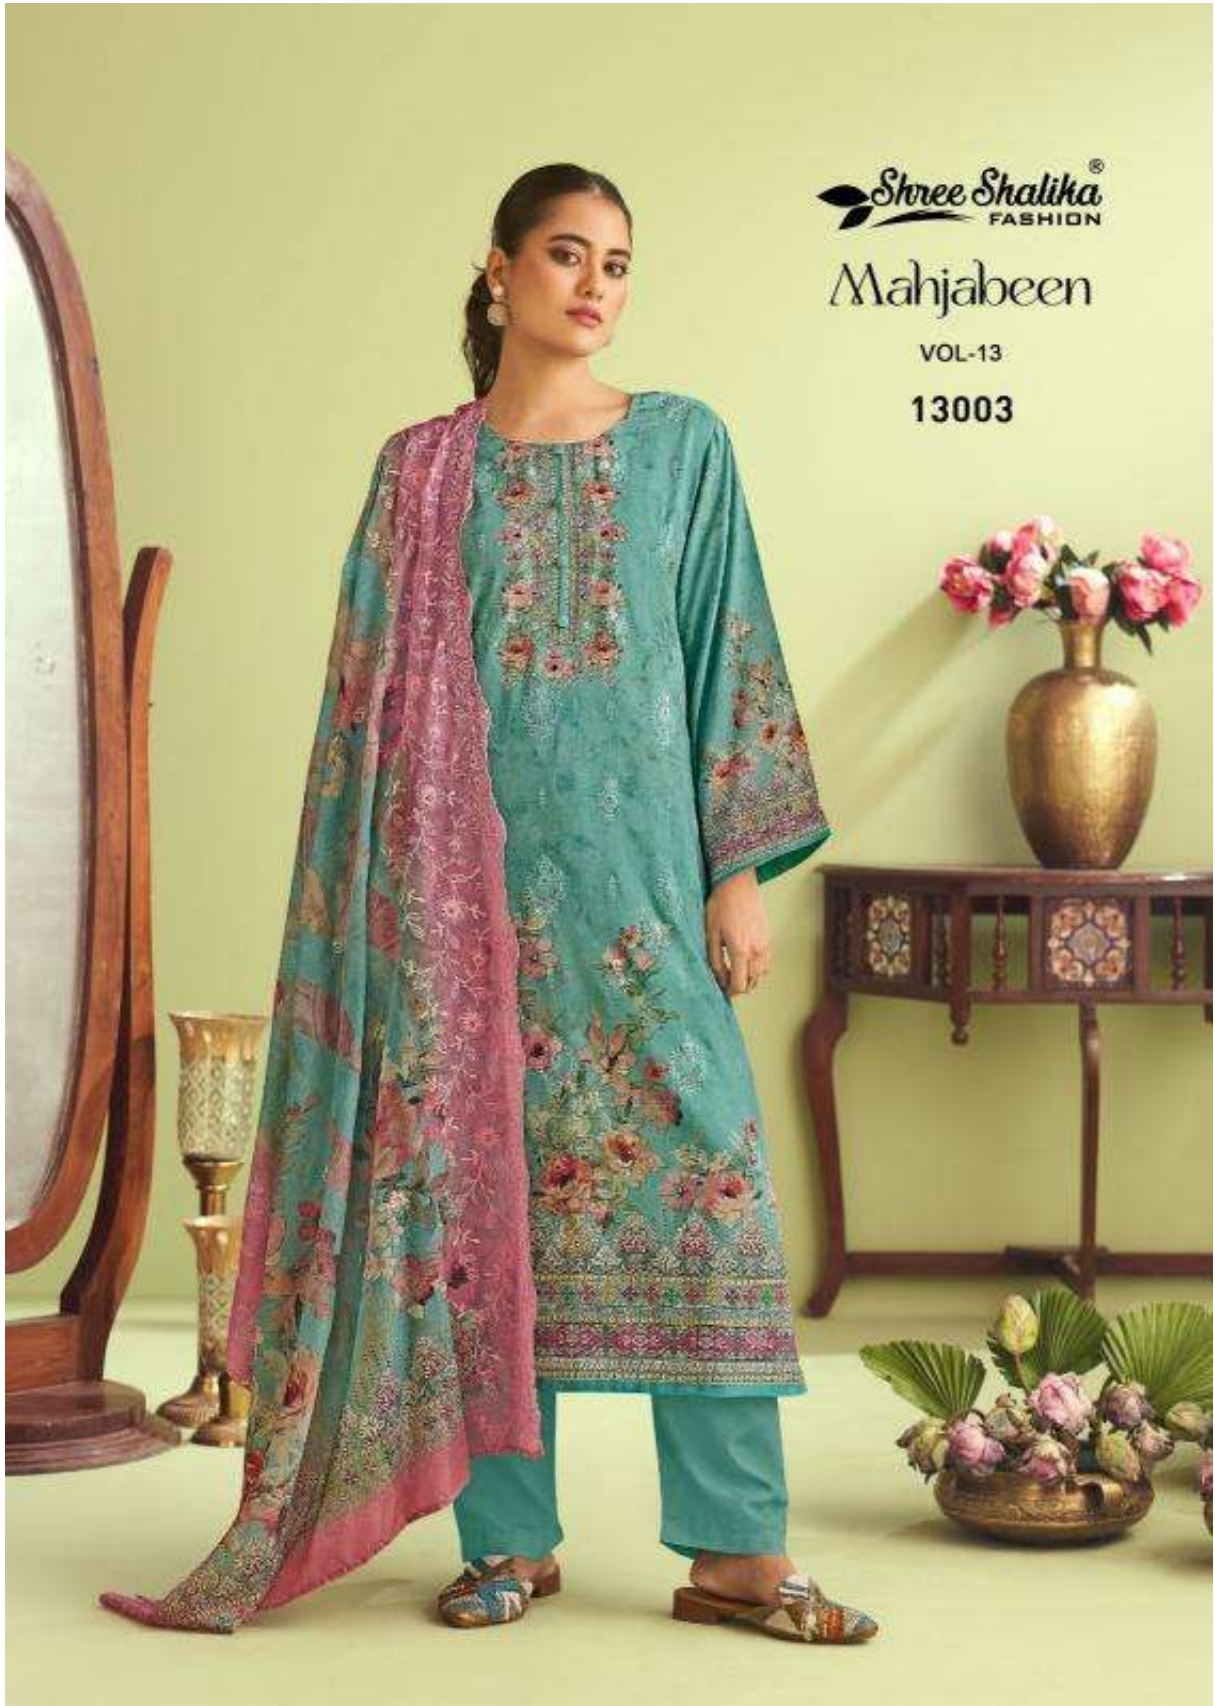

Shree Shalika®
FASHION

Mahjabeen

VOL-13

13003