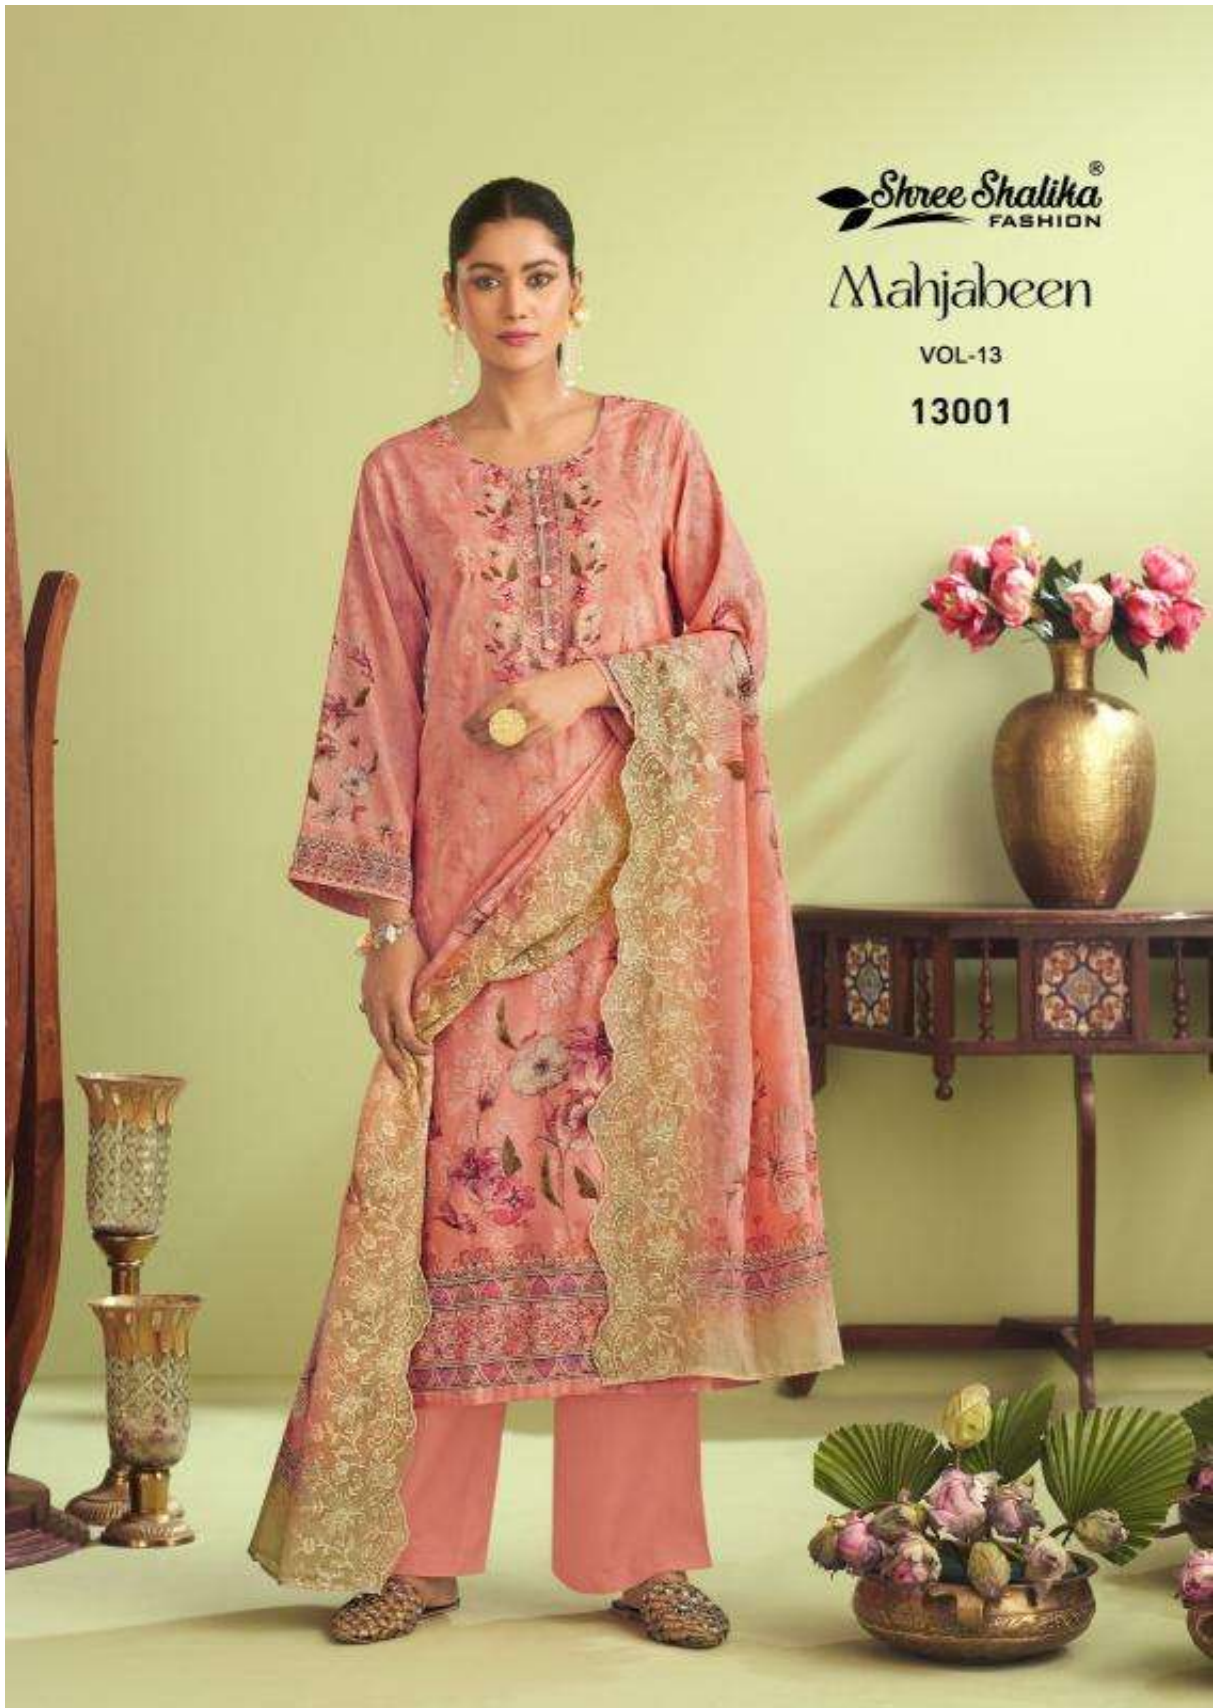

*Shree Shalika*<sup>®</sup>  
FASHION

Mahjabeen

VOL-13

13001

Shree Shalika Fashion  
Amitabh Singh & Co. Mumbai

*couture*

Shree Shalika  
FASHION

modernity

\* FABRIC DETAILS \*  
TOP - COTTON LAWN DIGITAL PRINT WITH  
EMBROIDERY WORK  
BOTTOM - PURE CASHMERE  
DUPATTA: COTTON MAL DIGITAL PRINT WITH EMBROIDERY WORK

Shree Shalika<sup>®</sup>  
FASHION

Mahjabeen  
VOL-13