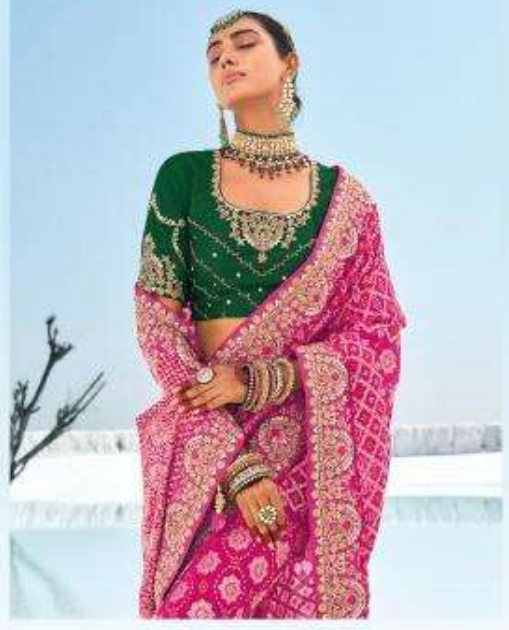

an expression of women™

M. N. Surves

Magantlal Nathubhai & sons

इहाही पोइहाक

VOL - 01

SPARK OF NATURE

SPARK OF NATURE

At the top center of the advertisement is a small logo consisting of three vertical bars in gold, red, and purple, with the text "At N' O' Day" below it. Below the logo, the words "CREATIVE STYLE" are written in a large, white, outlined font. Underneath this, the words "CREATIVE STYLE" are written in a smaller, solid white font. The main visual of the advertisement is a woman in a purple saree with a gold and white geometric pattern, wearing a bright pink short-sleeved crop top. She is shown in two different poses: one where she is sitting on the ground and another where she is standing and looking back over her shoulder. The background is a light blue sky and a white wall.