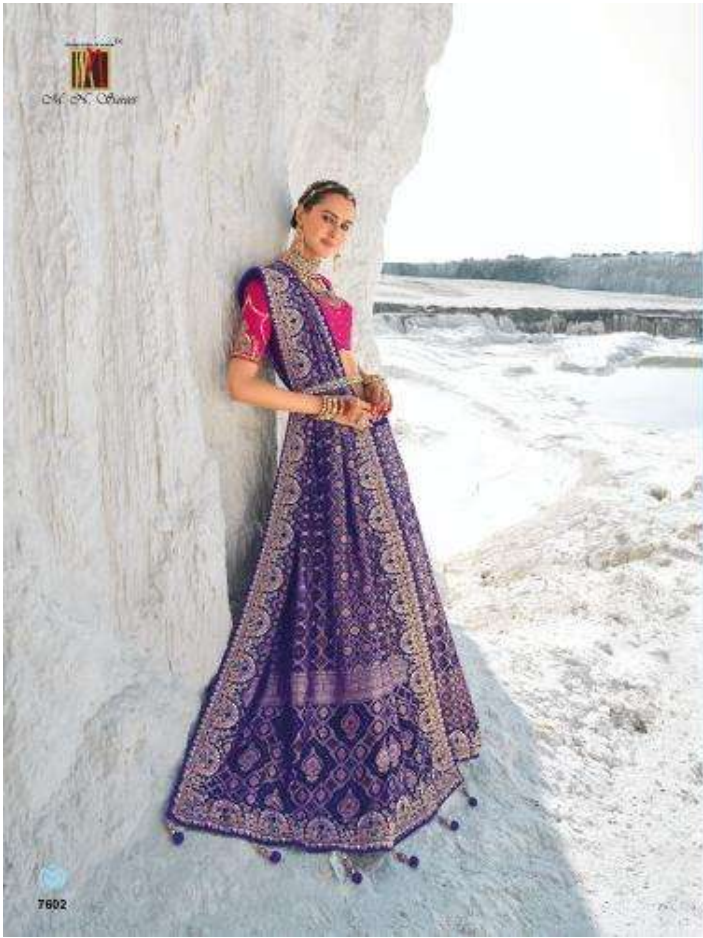

an expression of women™

M. N. Surves

Magantlal Nathubhai & sons

इहाही पोइहाक

VOL - 01

SPARK OF NATURE

SPARK OF NATURE

At the top center of the advertisement is a small logo consisting of three vertical bars in gold, red, and purple, with the text "At N' O' Day" below it. Below the logo, the words "CREATIVE STYLE" are written in a large, white, outlined font. Underneath this, the words "CREATIVE STYLE" are written in a smaller, solid white font. The main visual of the advertisement is a woman in a purple saree with a gold and white geometric pattern, wearing a bright pink short-sleeved crop top. She is shown in two different poses: one where she is sitting on the ground and another where she is standing and looking back over her shoulder. The background is a light blue sky and a white wall.