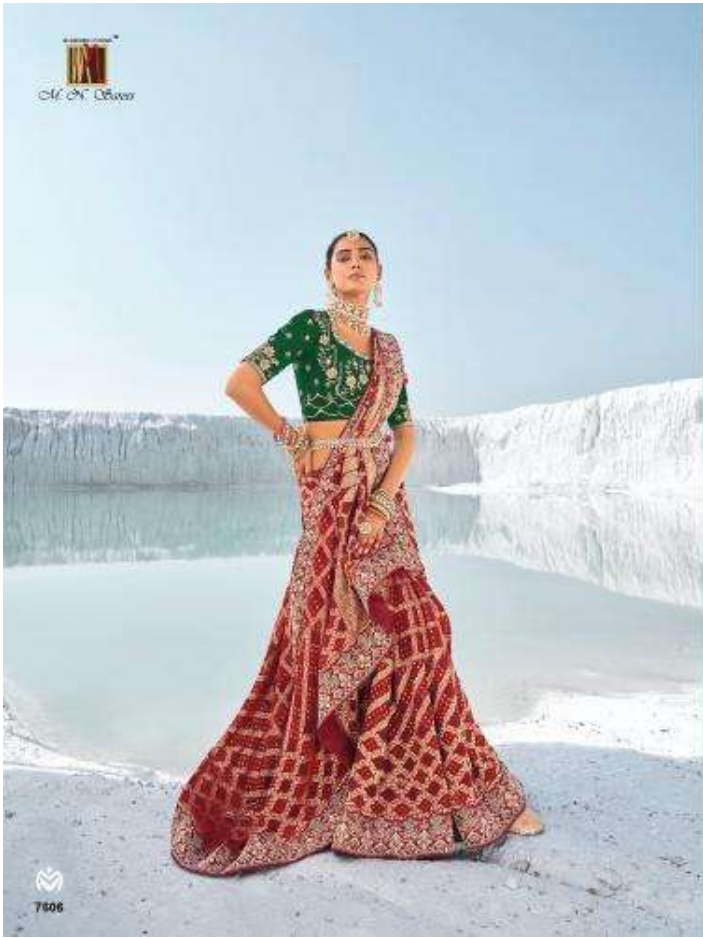

an expression of women™

M. N. Surves

Magantlal Nathubhai & sons

इहाही पोइहाक

VOL - 01

SPARK OF NATURE

SPARK OF NATURE

At the top center of the advertisement is a small logo consisting of three vertical bars in gold, red, and purple, with the text "At N' O' Day" below it. Below the logo, the words "CREATIVE STYLE" are written in a large, white, outlined font. Underneath this, the words "CREATIVE STYLE" are written in a smaller, solid white font. The main visual of the advertisement is a woman in a purple saree with a gold and white geometric pattern, wearing a bright pink short-sleeved crop top. She is shown in two different poses: one where she is sitting on the ground and another where she is standing and looking back over her shoulder. The background is a light blue sky and a white wall.