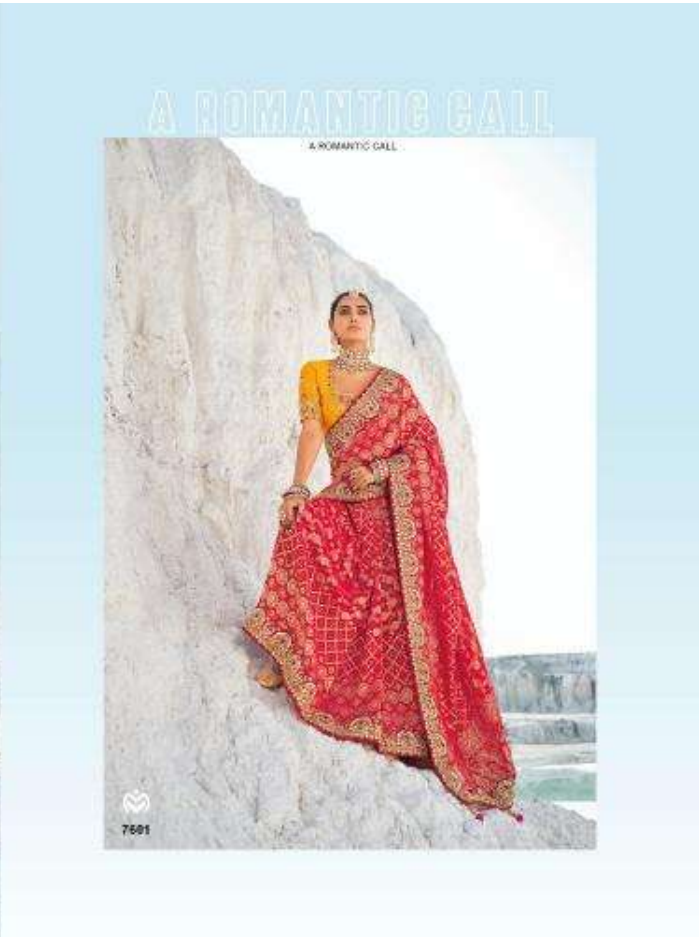

an expression of women™

M. N. Surves

Magantlal Nathubhai & sons

इहाही पोइहाक

VOL - 01

SPARK OF NATURE

SPARK OF NATURE

At the top center of the advertisement is a small logo consisting of three vertical bars in gold, red, and purple, with the text "At N' O' Day" below it. Below the logo, the words "CREATIVE STYLE" are written in a large, white, outlined font. Underneath this, the words "CREATIVE STYLE" are written in a smaller, solid white font. The main visual of the advertisement is a woman in a purple saree with a gold and white geometric pattern, wearing a bright pink short-sleeved crop top. She is shown in two different poses: one where she is sitting on the ground and another where she is standing and looking back over her shoulder. The background is a light blue sky and a white wall.