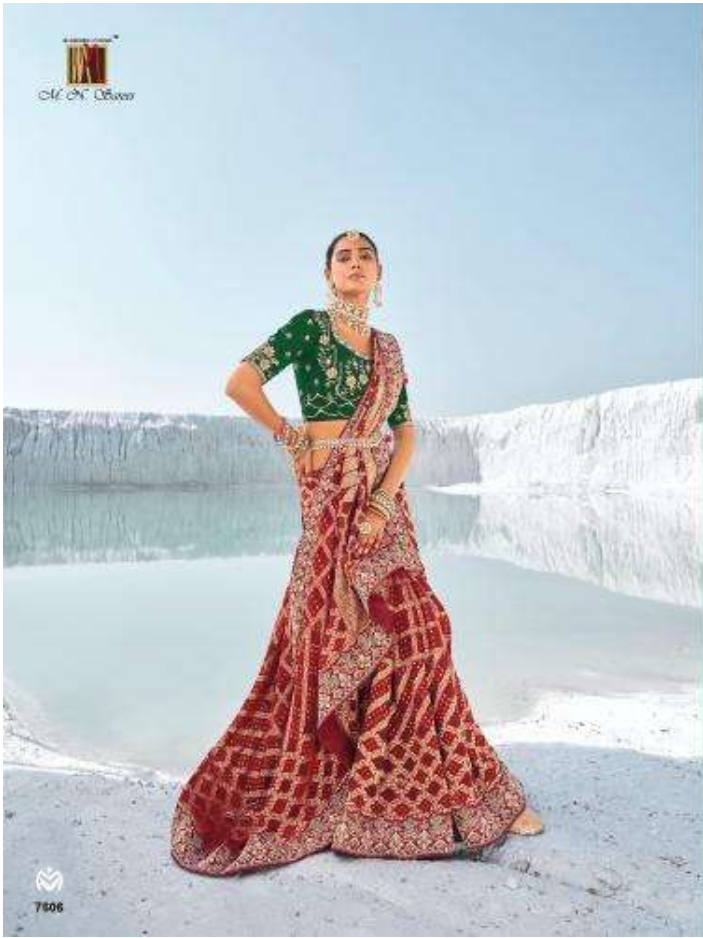

an expression of women™

M. N. Surves

Magantlal Nathubhai & sons

इहाही पोइहाक

VOL - 01

SPARK OF NATURE

SPARK OF NATURE

M & S

CREATIVE STYLE

CREATIVE STYLE

The right side of the advertisement features two smaller images of a woman in a purple saree with a gold and white geometric pattern. The left image shows her sitting on a white ledge, looking towards the camera. The right image shows her from the back, highlighting the open back of her pink crop top and the intricate pattern of the saree. She is wearing a gold headband, earrings, and bangles.