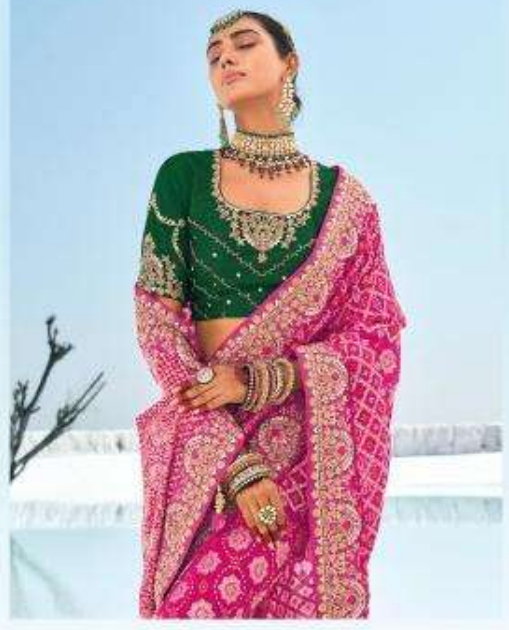

SPARK OF NATURE

SPARK OF NATURE