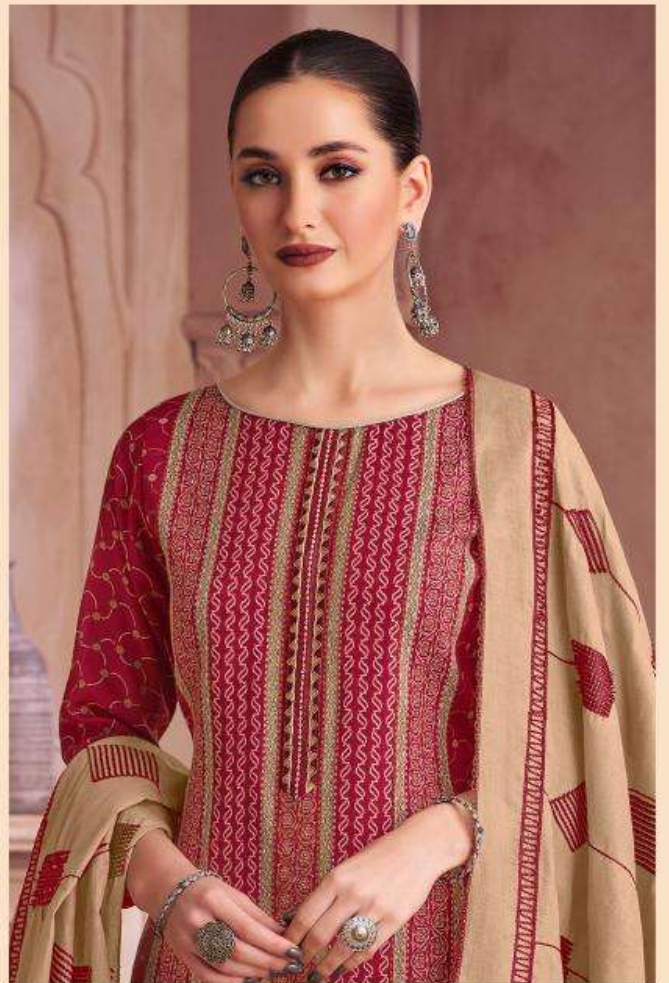

H-1745-004

Kabool

Absolutely Fuchsia

People are like stained - glass windows. They sparkle and shine when the sun is out, but when the darkness sets in, their true beauty is revealed only if there is a light from within.