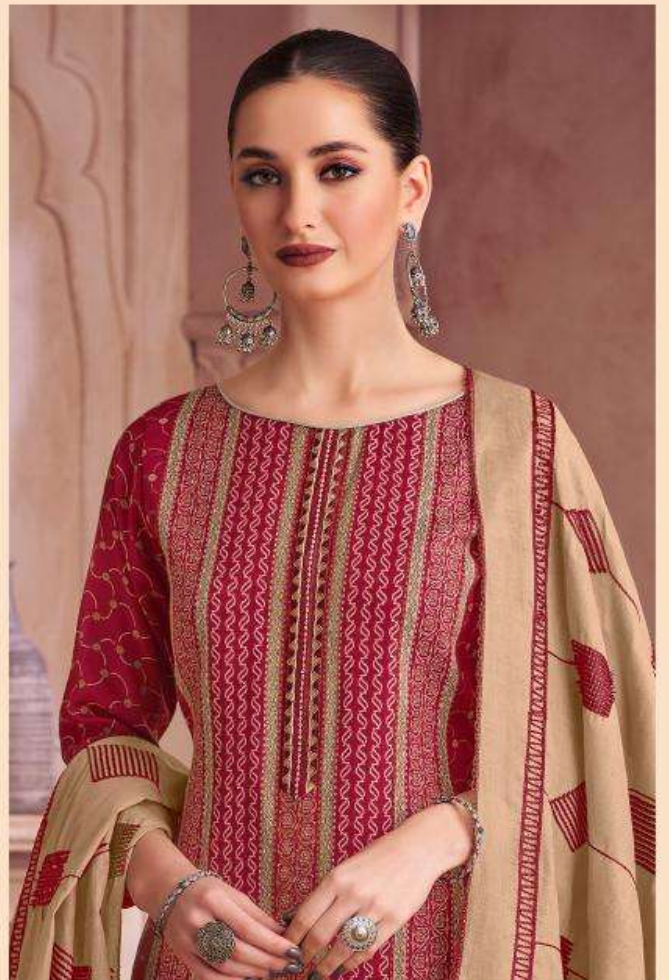

H-1745-004

Kabool

Absolutely Fuchsia

People are like stained - glass windows. They sparkle and shine when the sun is out, but when the darkness sets in, their true beauty is revealed only if there is a light from within.