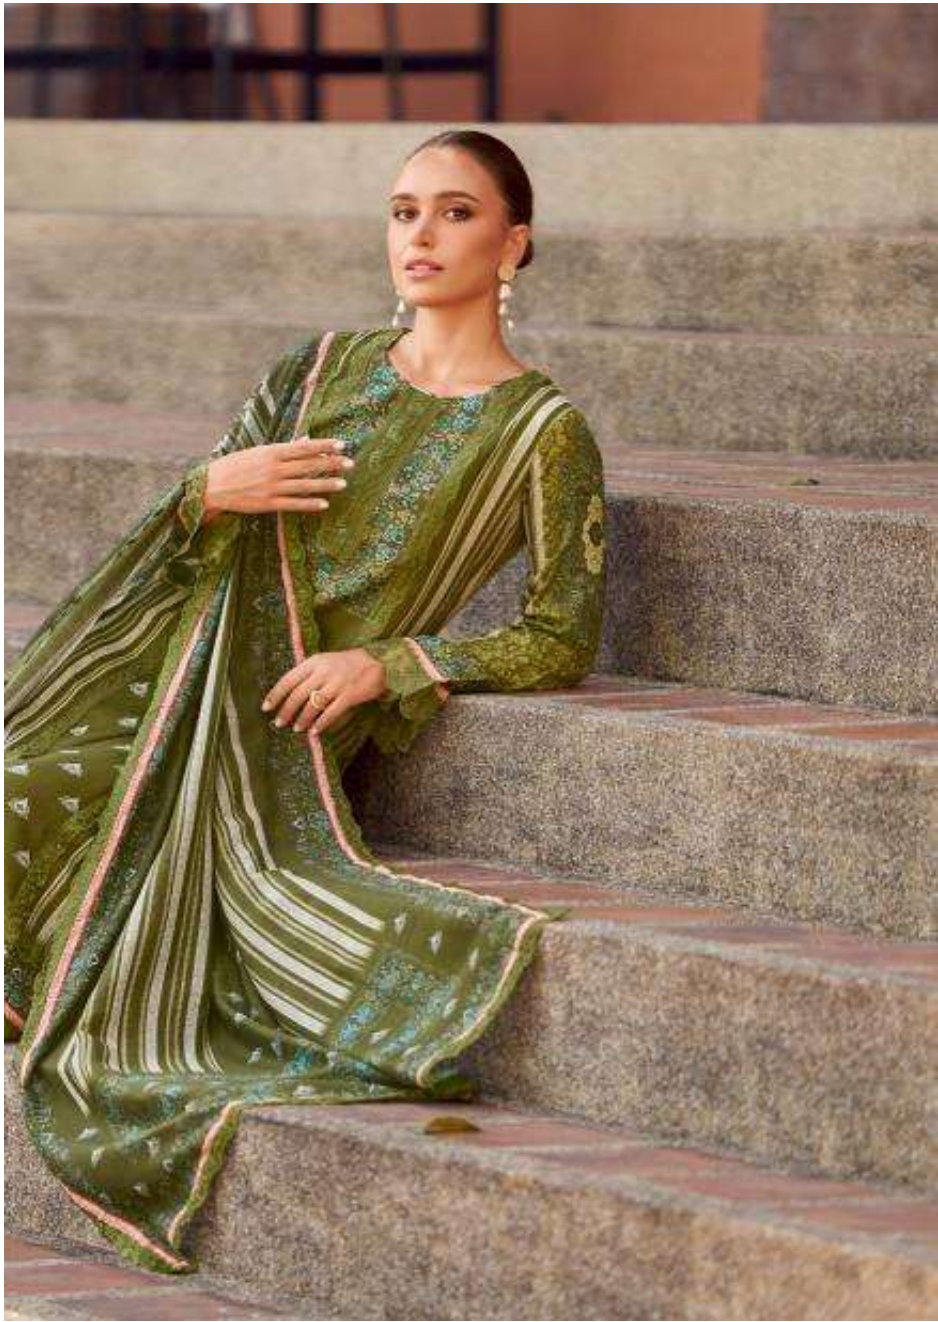

THE HERMITAGE SHOP
BAGH
LUXE WEAR BY HERMITAGE

* BG-03

Thaliumi Balmagusee with a Floral Touch*

Wares Khilimiy Mores Fash. Heritage

✿ BG-05

THE HERMITAGE SHOP
BAGH
LUXE WEAR BY HERMITAGE

✦ **BG-06**

"Where Floral Elegance Becomes Trend"