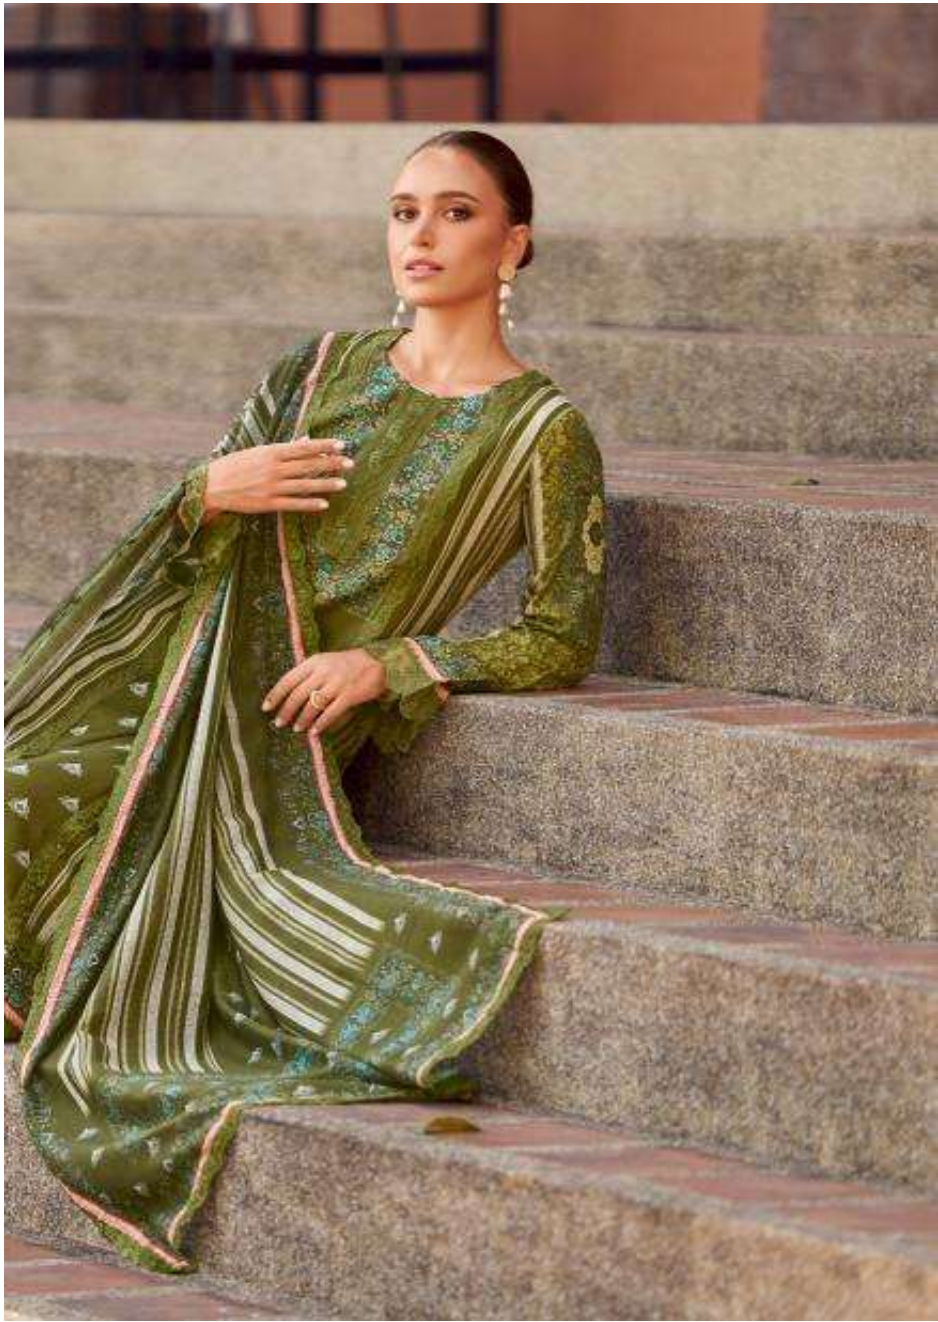

THE HERMITAGE SHOP
BAGH
LUXE WEAR BY HERMITAGE

* BG-03

Thaliumi Balmagusee with a Floral Touch*

Wares Khulna's Mera Posh Heritage

✦ BG-05

THE HERMITAGE SHOP
BAGH
LUXE WEAR BY HERMITAGE

✦ **BG-06**

"Where Floral Elegance Becomes Trend"

✻ **BG-05**

✻ **BG-06**

 | THE HERMITAGE SHOP

BAGH

✧ **BG-01**

✧ **BG-02**

✧ **BG-03**

✧ **BG-04**