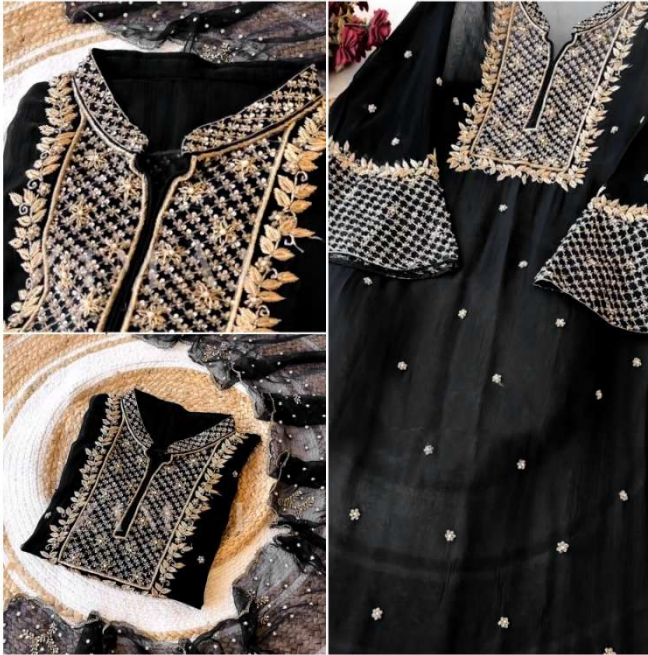

SEMI STICH COLLECTION

TOP- PURE FOX GEORGETTE WITH HEAVY EMBROIDERY AND SEQUENCE WORK
BOTTOM INNER- DULL SHANTOON
DUPATTA- PURE FOX GEORGETTE FANCY DUPATTA WITH HEAVY EMBROIDERY

7773
D.No:-629

SEMI STICH COLLECTION

TOP- PURE FOX GEORGETTE WITH HEAVY EMBROIDERY AND SEQUENCE WORK
BOTTOM INNER- DULL SHANTOON
DUPATTA- PURE FOX GEORGETTE FANCY DUPATTA WITH HEAVY EMBROIDERY

7773
D.No:-629

ANAMSA
AA REAL FASHION BRAND

ANAMSA-629