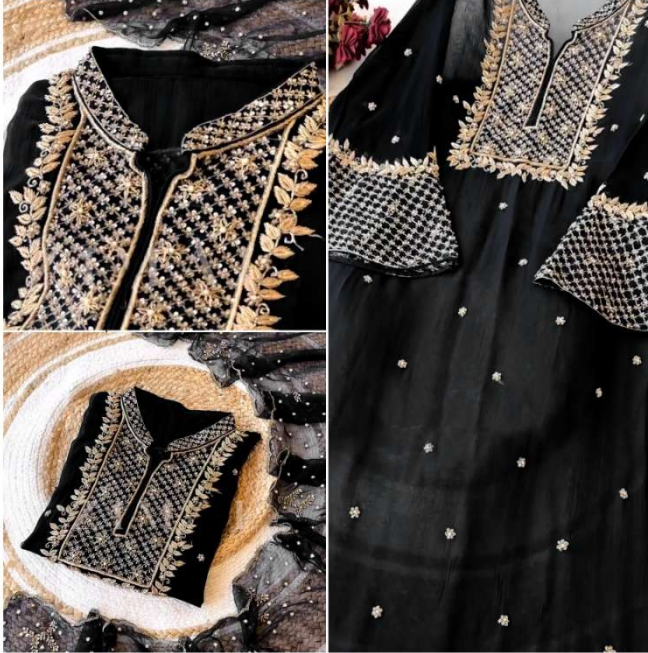

SEMI STICH COLLECTION

TOP- PURE FOX GEORGETTE WITH HEAVY EMBROIDERY AND SEQUENCE WORK
BOTTOM INNER- DULL SHANTOON
DUPATTA- PURE FOX GEORGETTE FANCY DUPATTA WITH HEAVY EMBROIDERY

7773
D.No:-629

SEMI STICH COLLECTION

TOP- PURE FOX GEORGETTE WITH HEAVY EMBROIDERY AND SEQUENCE WORK
BOTTOM INNER- DULL SHANTOON
DUPATTA- PURE FOX GEORGETTE FANCY DUPATTA WITH HEAVY EMBROIDERY

7773
D.No:-629

ANAMSA
AA REAL FASHION BRAND

ANAMSA-629