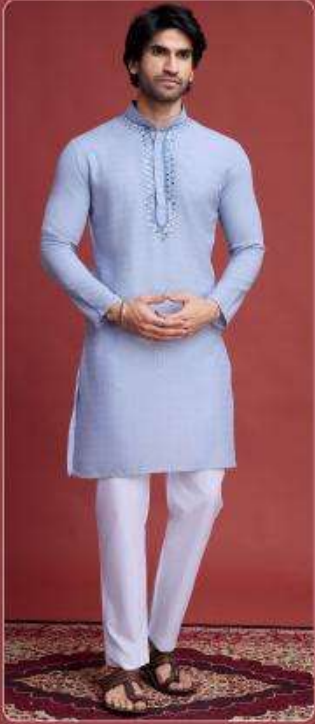

शाहवस्त्र

CLASSY KURTAS

शिववस्त्र

61014

श्रीधर

61012

61011

61012

CLASSY KURTAS

Design NO. (SKU)	Kurta Color	Type READY TO WEAR SIZE				KURTA MEASUREMENT GARMENT CHEST				KURTA MEASUREMENT TOP LENGTH				Kurta Work	Weight
		M	L	XL	XXL	M	L	XL	XXL	M	L	XL	XXL		
61011	Sky	M	L	XL	XXL	42	44	46	48	39	39	40	40	Mirror Work on Self Weaving Fabric	0.5 KG
61012	Pista	M	L	XL	XXL	42	44	46	48	39	39	40	40	Mirror Work on Self Weaving Fabric	0.5 KG
61013	Beige	M	L	XL	XXL	42	44	46	48	39	39	40	40	Mirror Work on Self Weaving Fabric	0.5 KG
61014	Grey	M	L	XL	XXL	42	44	46	48	39	39	40	40	Mirror Work on Self Weaving Fabric	0.5 KG