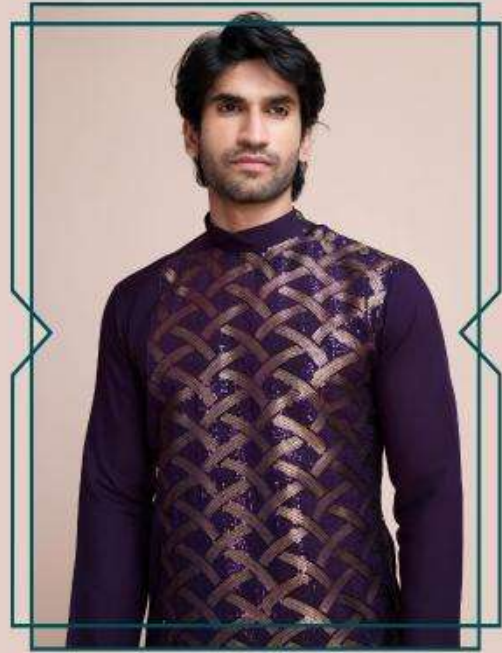

61042

61042

शुभवस्त्र

61041

शुभवस्तु

61044

Design NO. (SKU)	Kurta – Color	Kurta – Fabric	Type READY TO WEAR SIZE				KURTA MEASUREMENT GARMENT CHEST				KURTA MEASUREMENT TOP LENGTH				Kurta Work	Weight
			M	L	XL	XXL	M	L	XL	XXL	M	L	XL	XXL		
			61041	Black	Silk	M	L	XL	XXL	42	44	46	48	39		
61042	Navy	Silk	M	L	XL	XXL	42	44	46	48	39	39	40	40	Thread & Sequence Embroidered Work	1 KG
61043	Maroon	Silk	M	L	XL	XXL	42	44	46	48	39	39	40	40	Thread & Sequence Embroidered Work	1 KG
61044	Purple	Silk	M	L	XL	XXL	42	44	46	48	39	39	40	40	Thread & Sequence Embroidered Work	1 KG