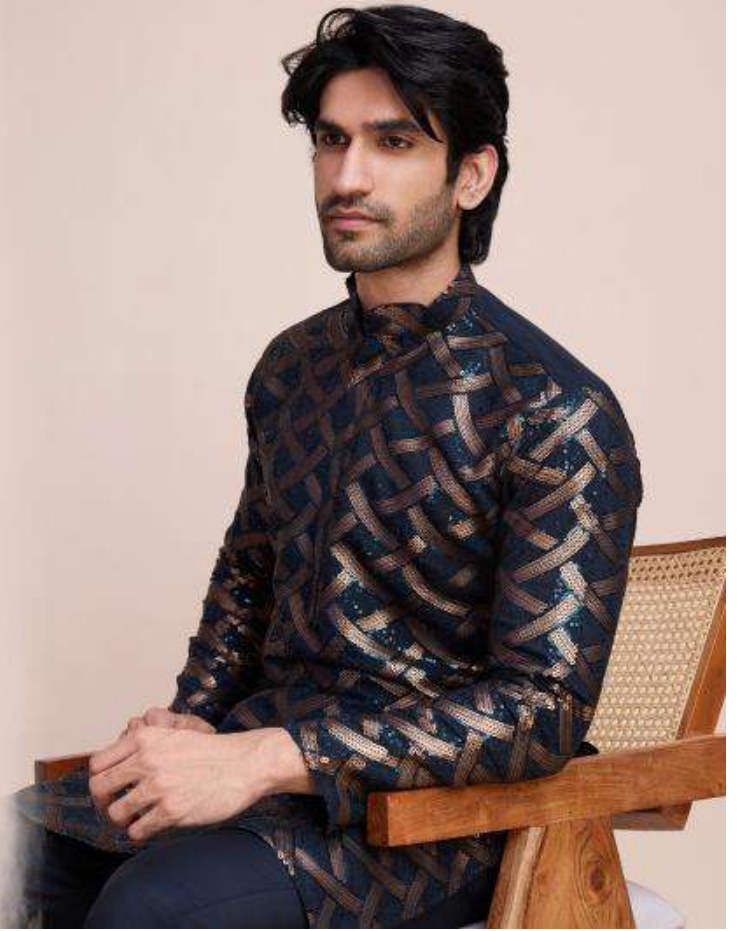

61033

शुभचस्त्र

61033

MEN'S TRADITION

KURTA

Design NO. (SKU)	Kurta Color	Kurta Fabric	Type READY TO WEAR SIZE				KURTA MEASUREMENT GARMENT CHEST				KURTA MEASUREMENT TOP LENGTH				Kurta Work	Weight
			M	L	XL	XXL	M	L	XL	XXL	M	L	XL	XXL		
61031	Black	Silk	M	L	XL	XXL	42	44	46	48	39	39	40	40	Thread & Sequence Embroidered Work	1 KG
61032	Beige	Silk	M	L	XL	XXL	42	44	46	48	39	39	40	40	Thread & Sequence Embroidered Work	1 KG
61033	Navy	Silk	M	L	XL	XXL	42	44	46	48	39	39	40	40	Thread & Sequence Embroidered Work	1 KG
61034	Maroon	Silk	M	L	XL	XXL	42	44	46	48	39	39	40	40	Thread & Sequence Embroidered Work	1 KG