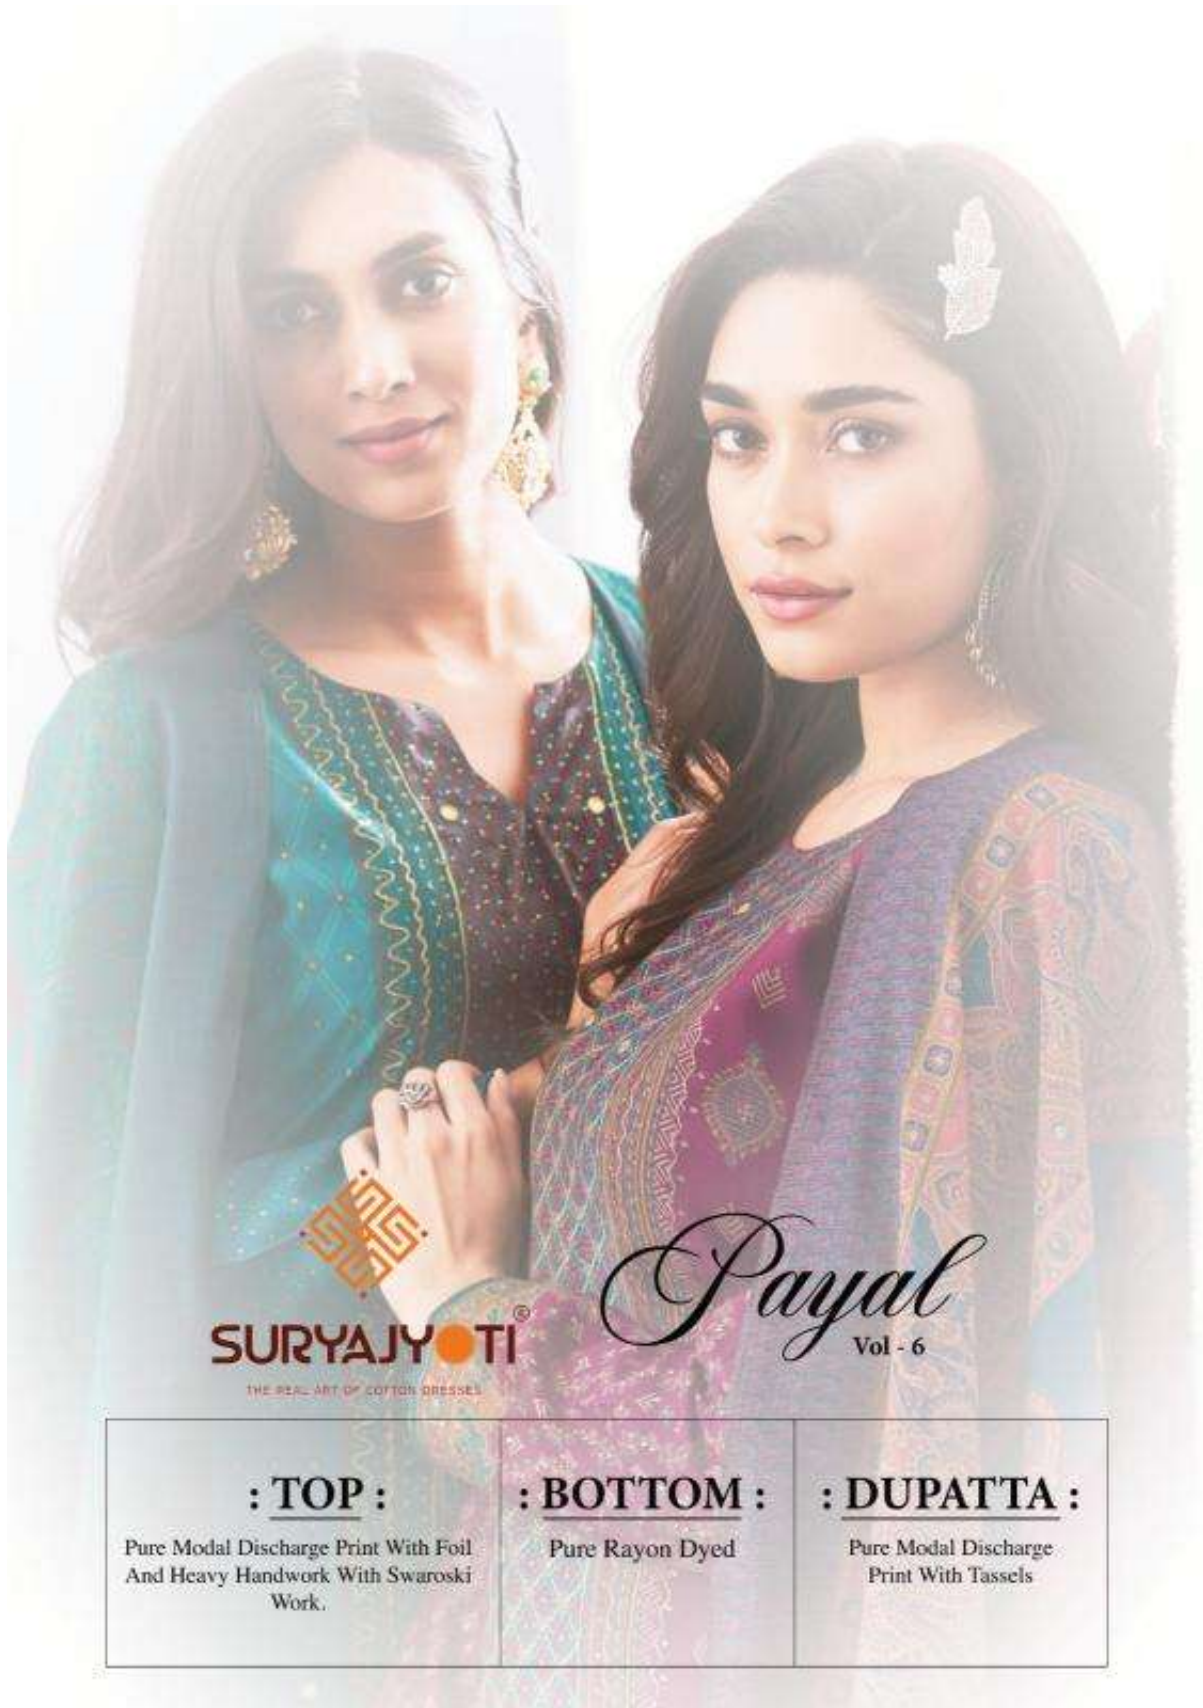

SURYA JYOTI®
THE REAL ART OF COTTON DRESSES

Payal
Vol - 6

: TOP :

Pure Modal Discharge Print With Foil
And Heavy Handwork With Swaroski
Work.

: BOTTOM :

Pure Rayon Dyed

: DUPATTA :

Pure Modal Discharge
Print With Tassels