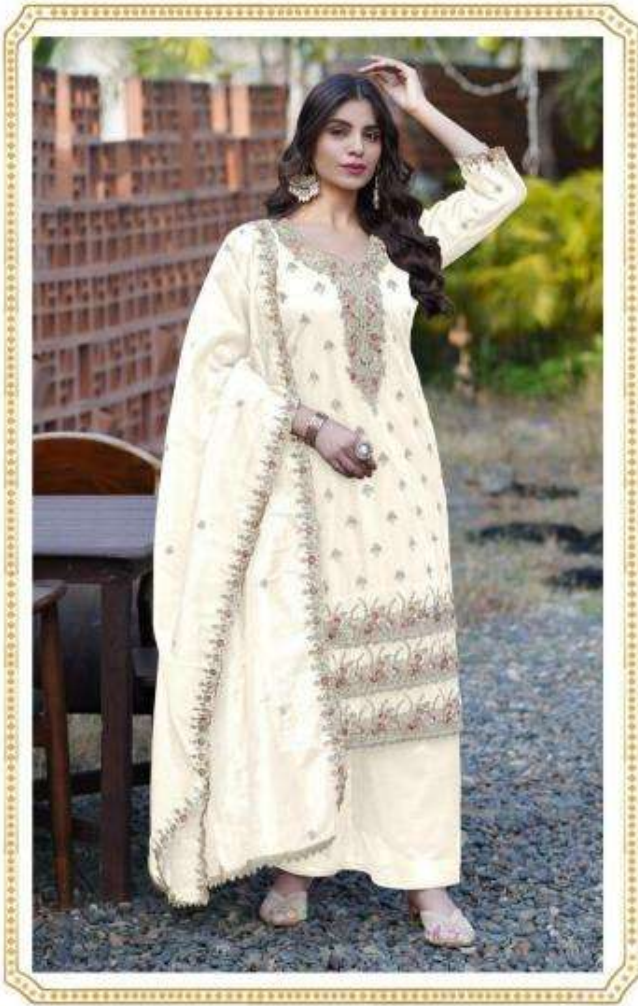

**READYMAD
COLLECTION**

**#R-1229
CREAM-09**

**#R-1229
BLACK-10**

A woman with long dark hair is standing outdoors, wearing a green velvet kurta and matching pants. The outfit is heavily embroidered with gold and pink floral patterns. She is leaning her right hand on a dark metal pole. The background shows green foliage and a gravel path.