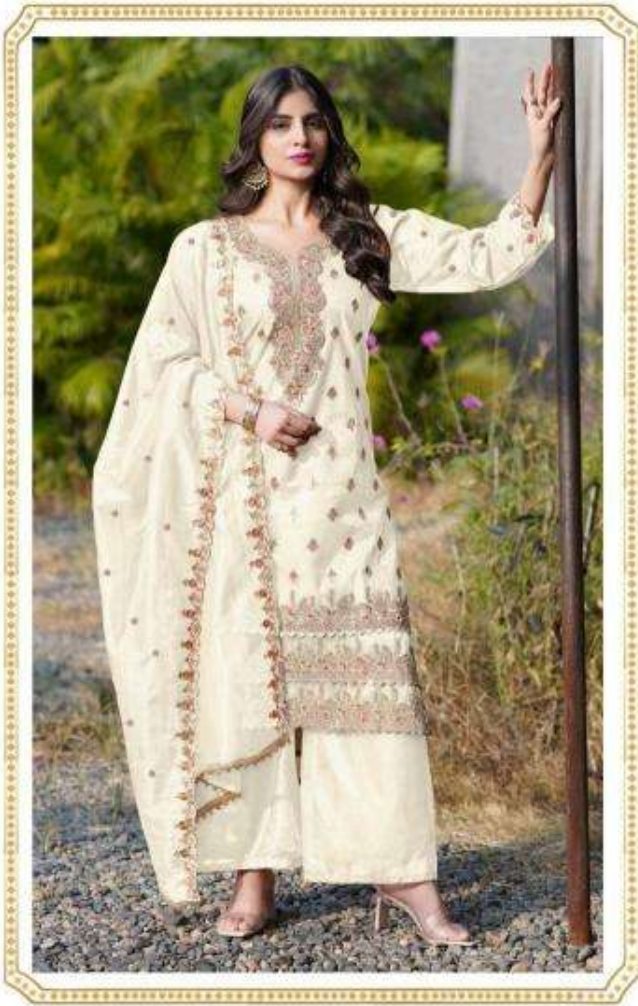

Ramsha

**READYMAD
COLLECTION**

**#R-1229
CREAM-05**