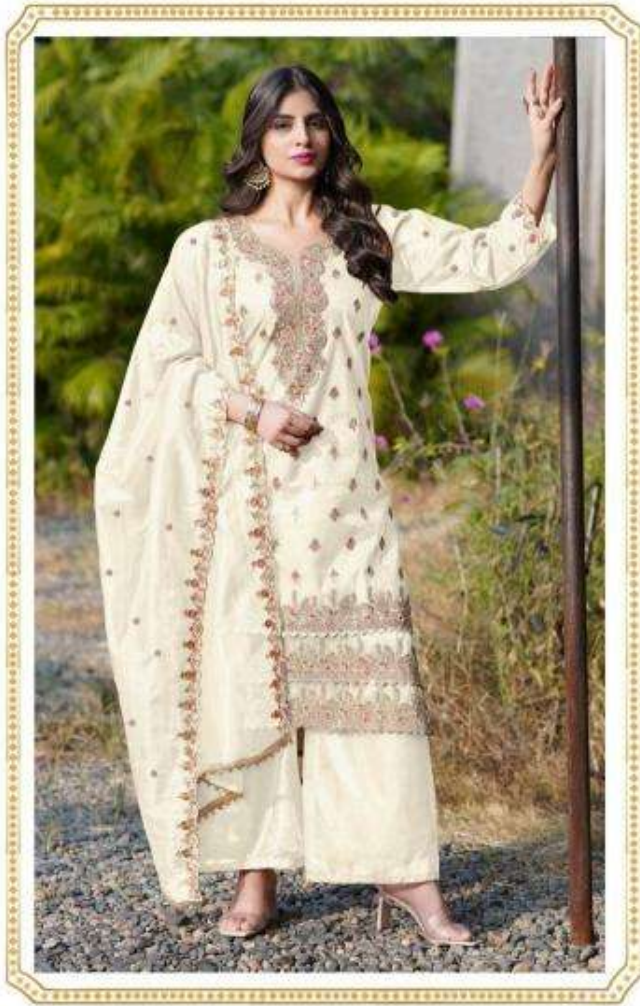

Ramsha

**READYMAD
COLLECTION**

**#R-1229
CREAM-05**