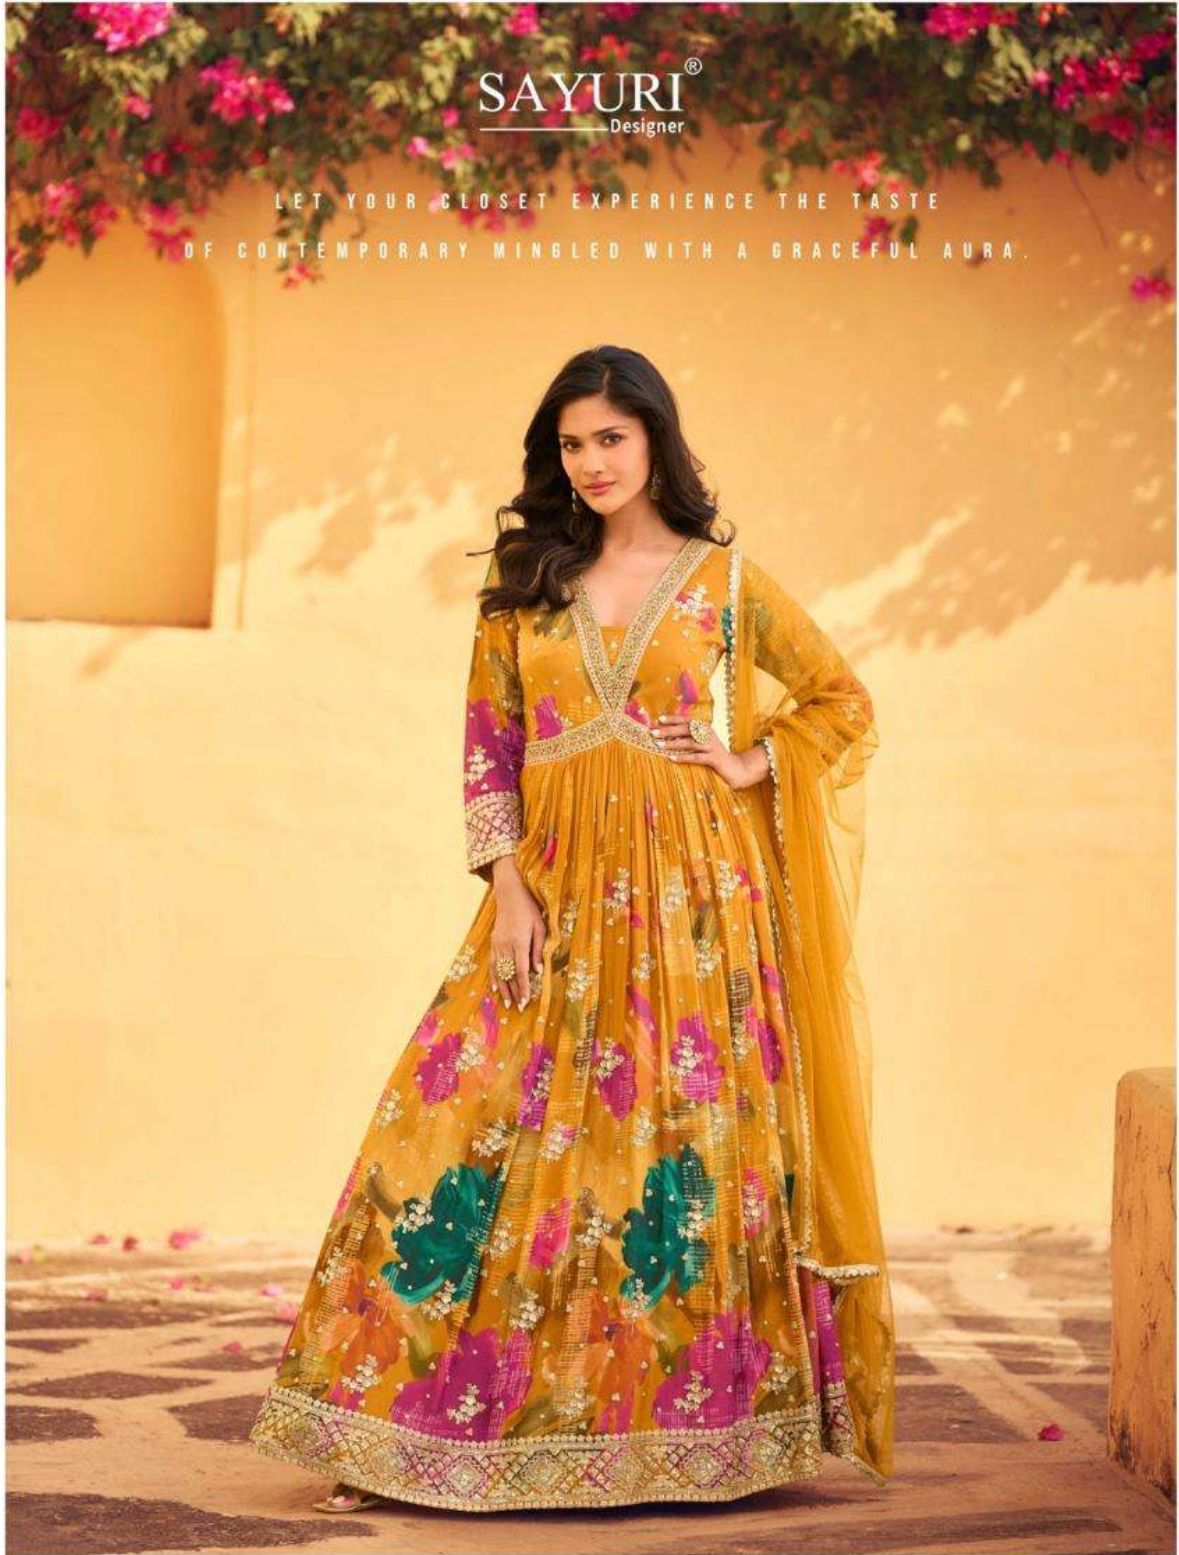

SAYURI®
Designer

LET YOUR CLOSET EXPERIENCE THE TASTE
OF CONTEMPORARY MINGLED WITH A GRACEFUL AURA.

LOOK-5750