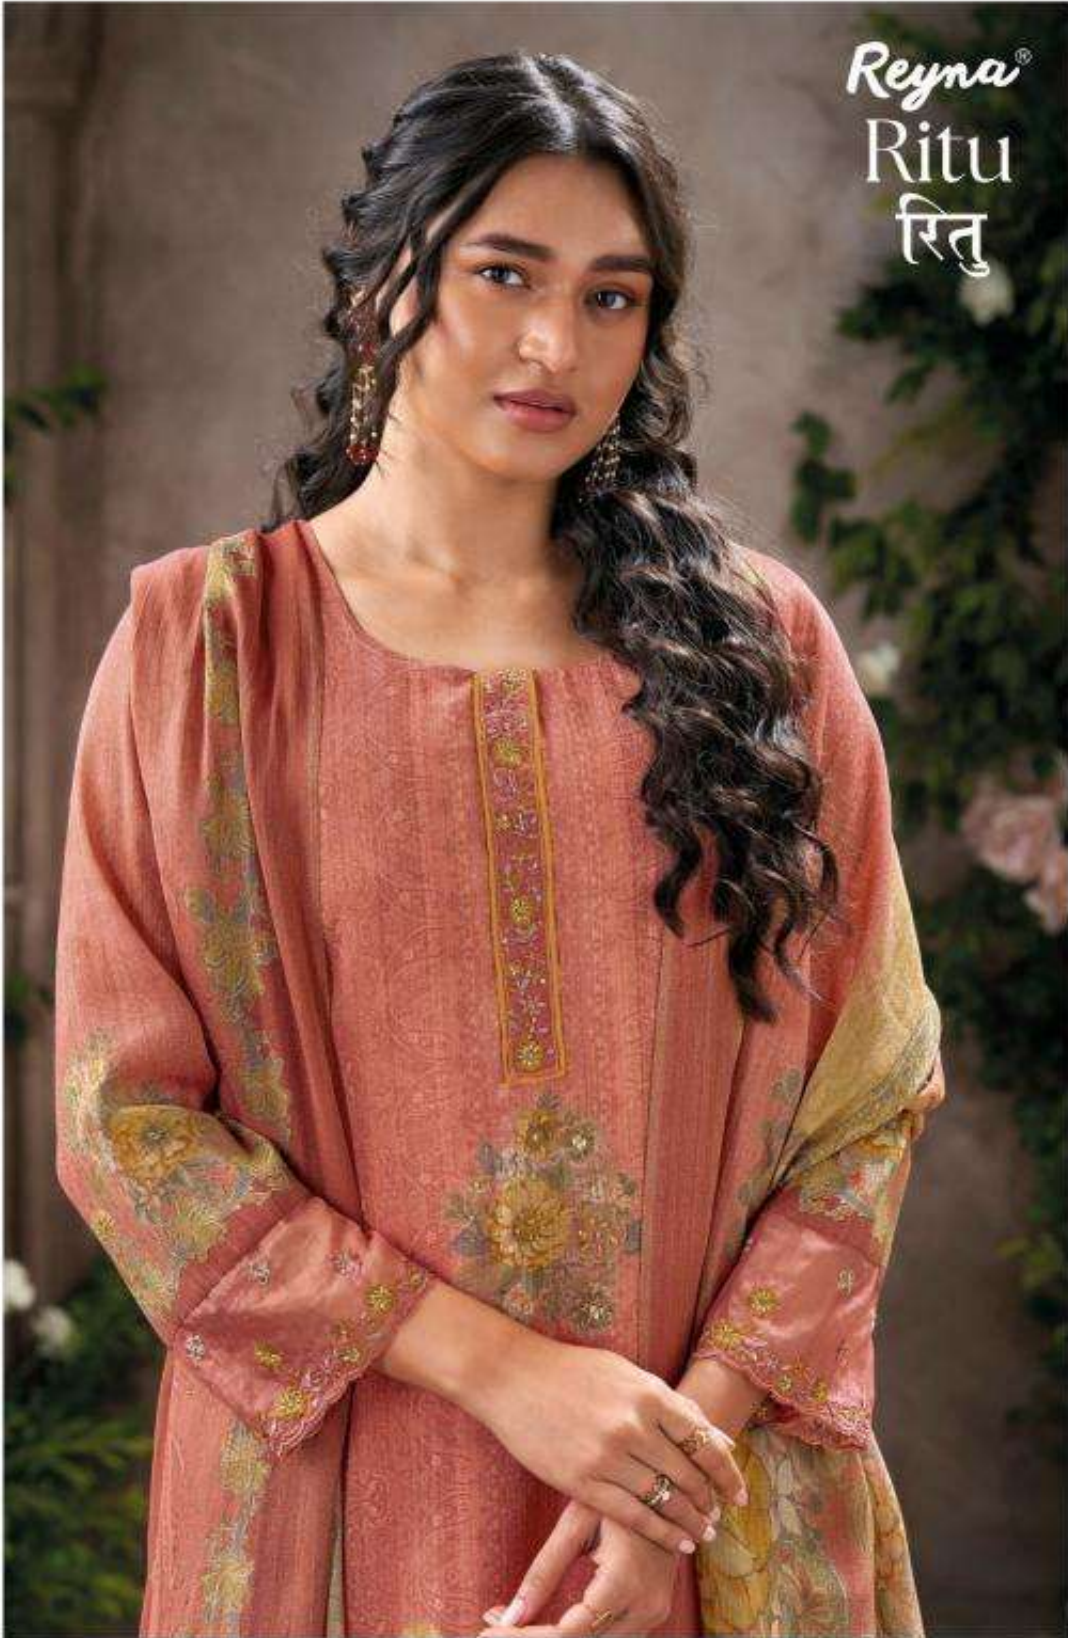

Reyna®
Ritu
रितु

10153

10154

10155

10156

Reyna®
Ritu
रितु

Reyna®
Ritu
रितु

Reyna[®]

CATALOGUE NAME	DESCRIPTION	DESIGN NO.	PRICE
Ritu	TOP PURE TISSUE DIGITAL PRINT WITH EMBROIDERY NECK PLACKET AND SLEEVE WITH HANDWORK AND LACE	10153	1895/-
	BOTTOM PURE HEAVY MUSLIN DYED	10154	1895/-
	DUPATTA PURE TISSUE DIGITAL PRINT WITH LACE AND TASSELS	10155	1895/-
		10156	1895/-