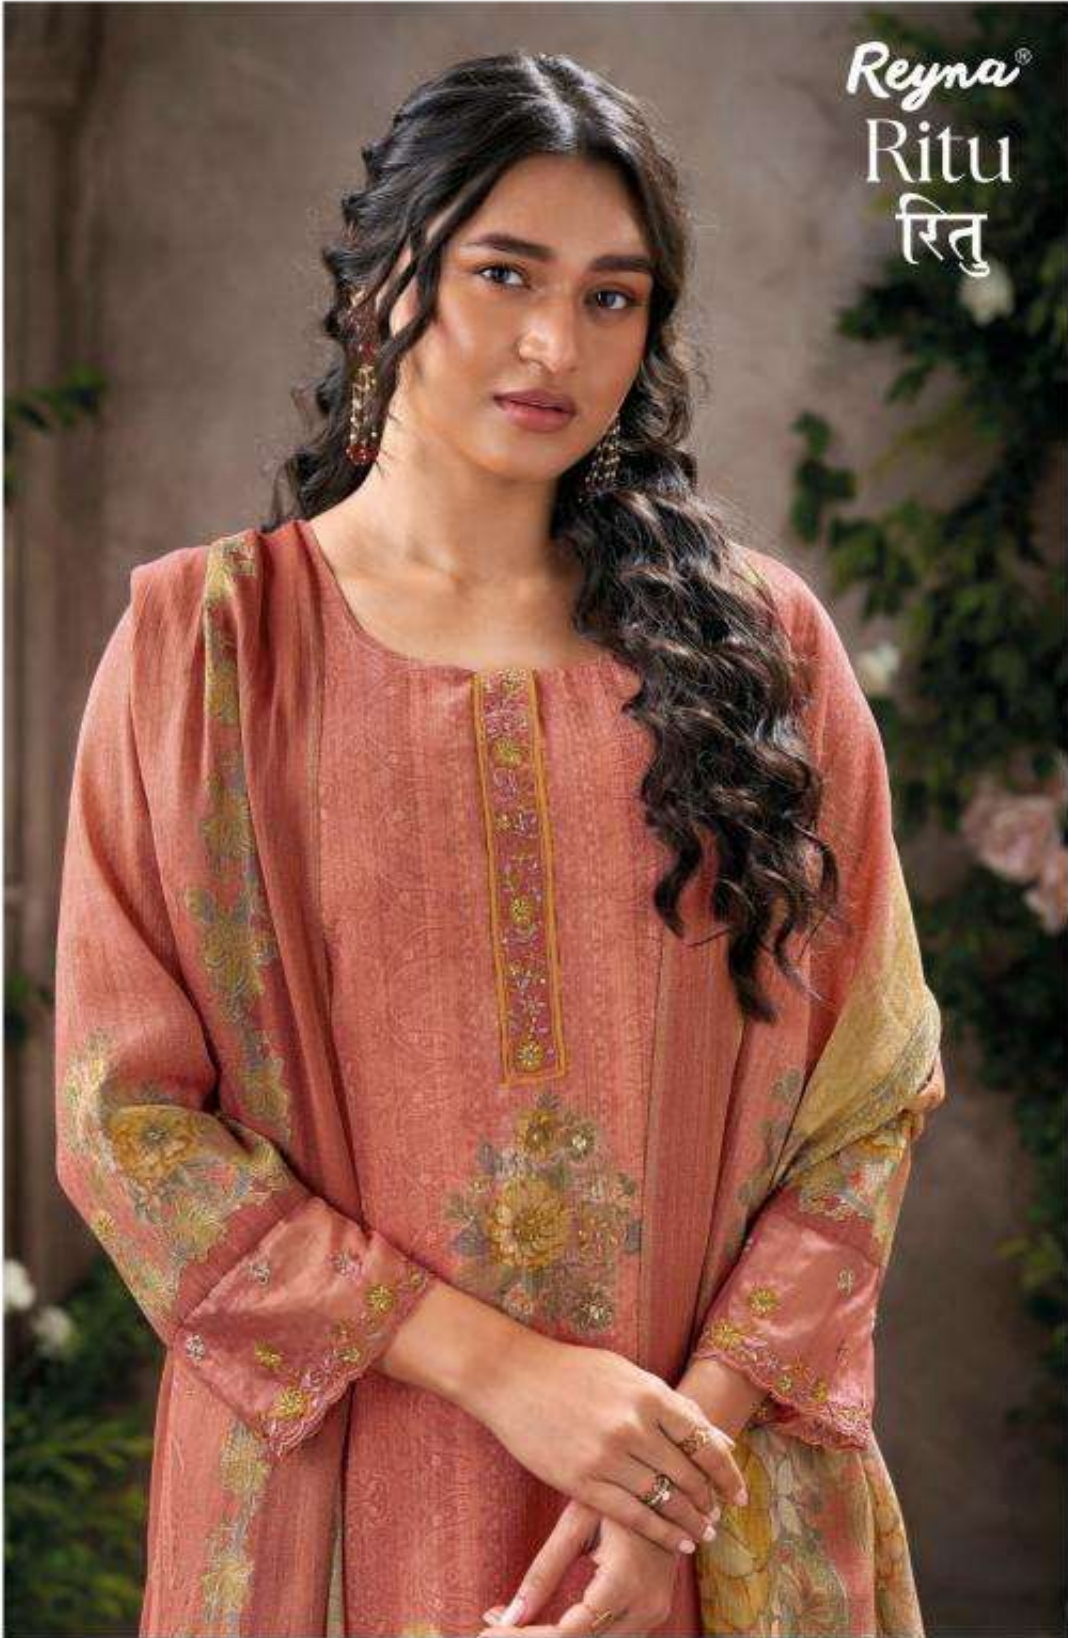

Reyna®  
Ritu  
रितु

10153

10154

10155

10156

Reyna®  
Ritu  
रितु

Reyna®  
Ritu  
रितु

*Reyna*<sup>®</sup>

CATALOGUE NAME	DESCRIPTION	DESIGN NO.	PRICE
<b>Ritu</b>	<b>TOP</b> PURE TISSUE DIGITAL PRINT WITH EMBROIDERY NECK PLACKET AND SLEEVE WITH HANDWORK AND LACE	10153	1895/-
	<b>BOTTOM</b> PURE HEAVY MUSLIN DYED	10154	1895/-
	<b>DUPATTA</b> PURE TISSUE DIGITAL PRINT WITH LACE AND TASSELS	10155	1895/-
		10156	1895/-