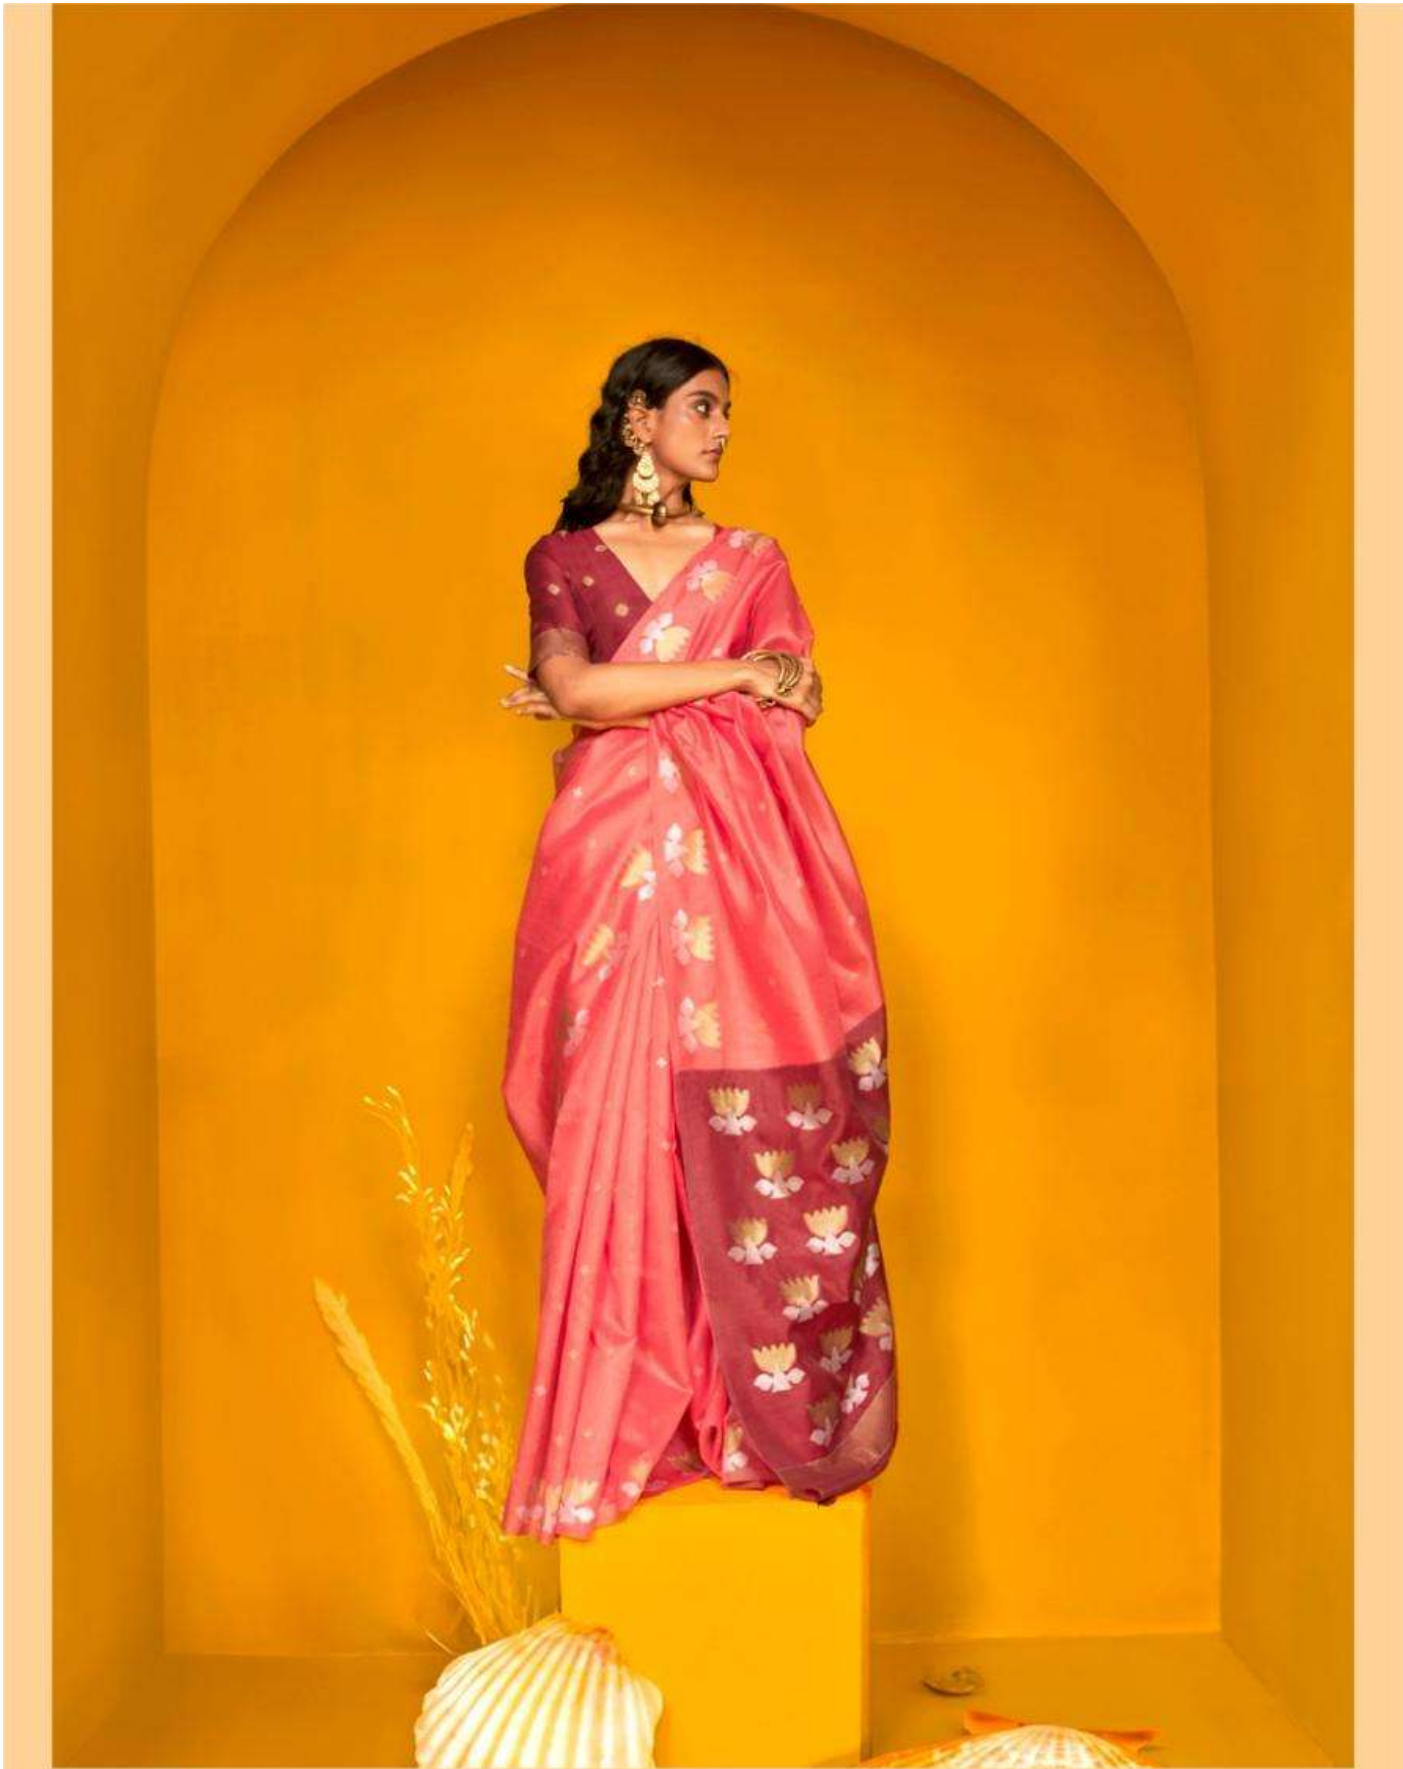

RAJTEX
Collection
TREASURES | ORANGE | SILK LINE

Krystal
LOTUS

402006