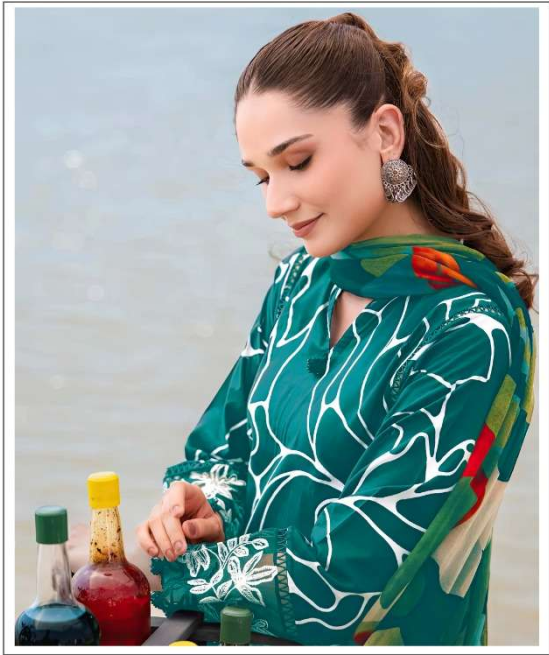

Alzohaib

M.BASIC

AZ-1022-I

COTTON DUPATTA