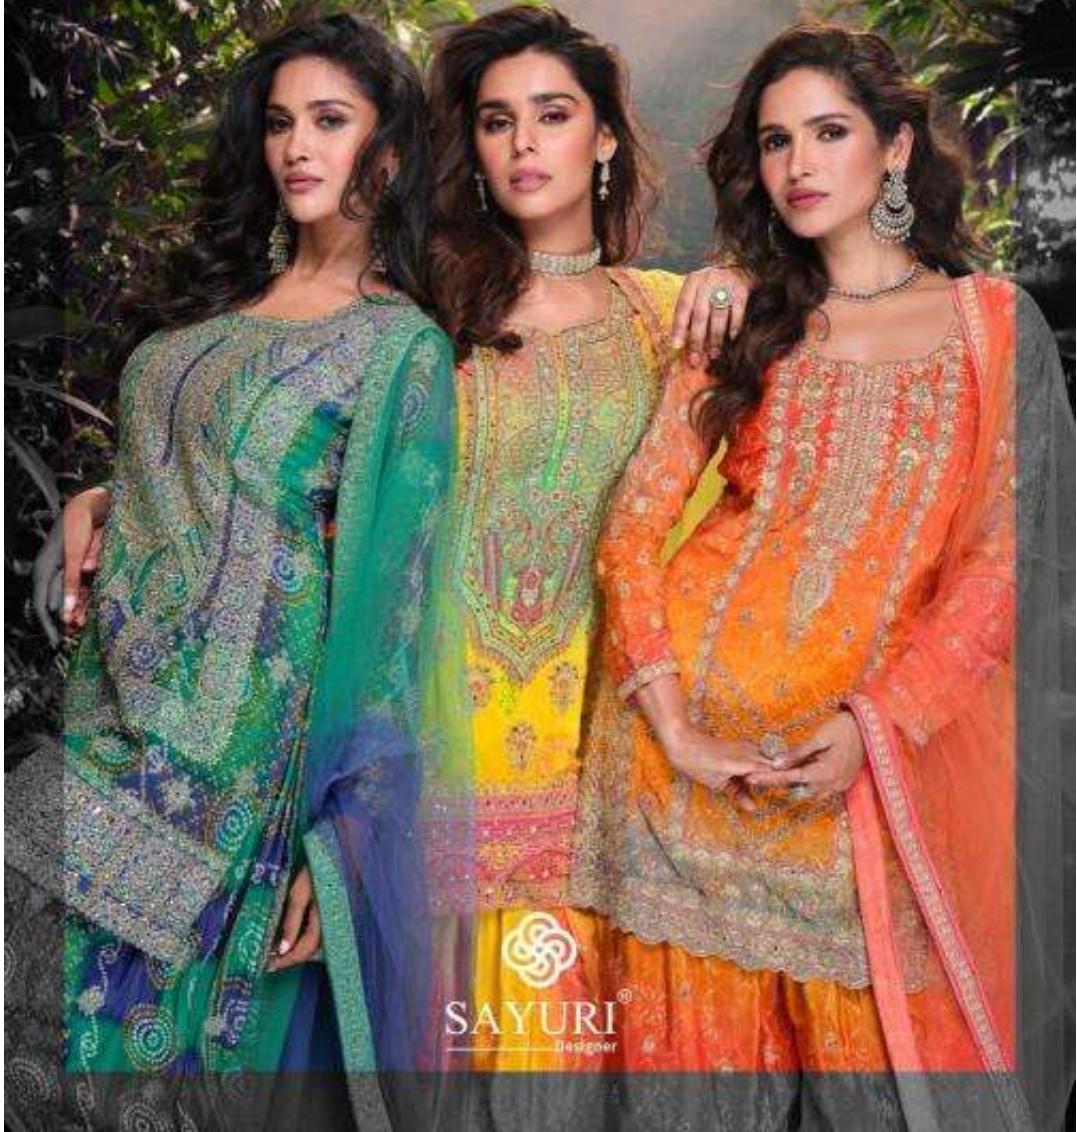

CARNIVAL

SAYURI[®]
Designer

FRENZY

www.sayuridesigner.com

SAYURI[®]
Designer

VIGO

D NO : 5723

5723

Blast of bright colors-one of
this season's most favorite fashion trends

CARNIVAL

SAYURI
Designer

Powerful prints & patterns a
fashion trend for the daring fashionista

D NO : 5725