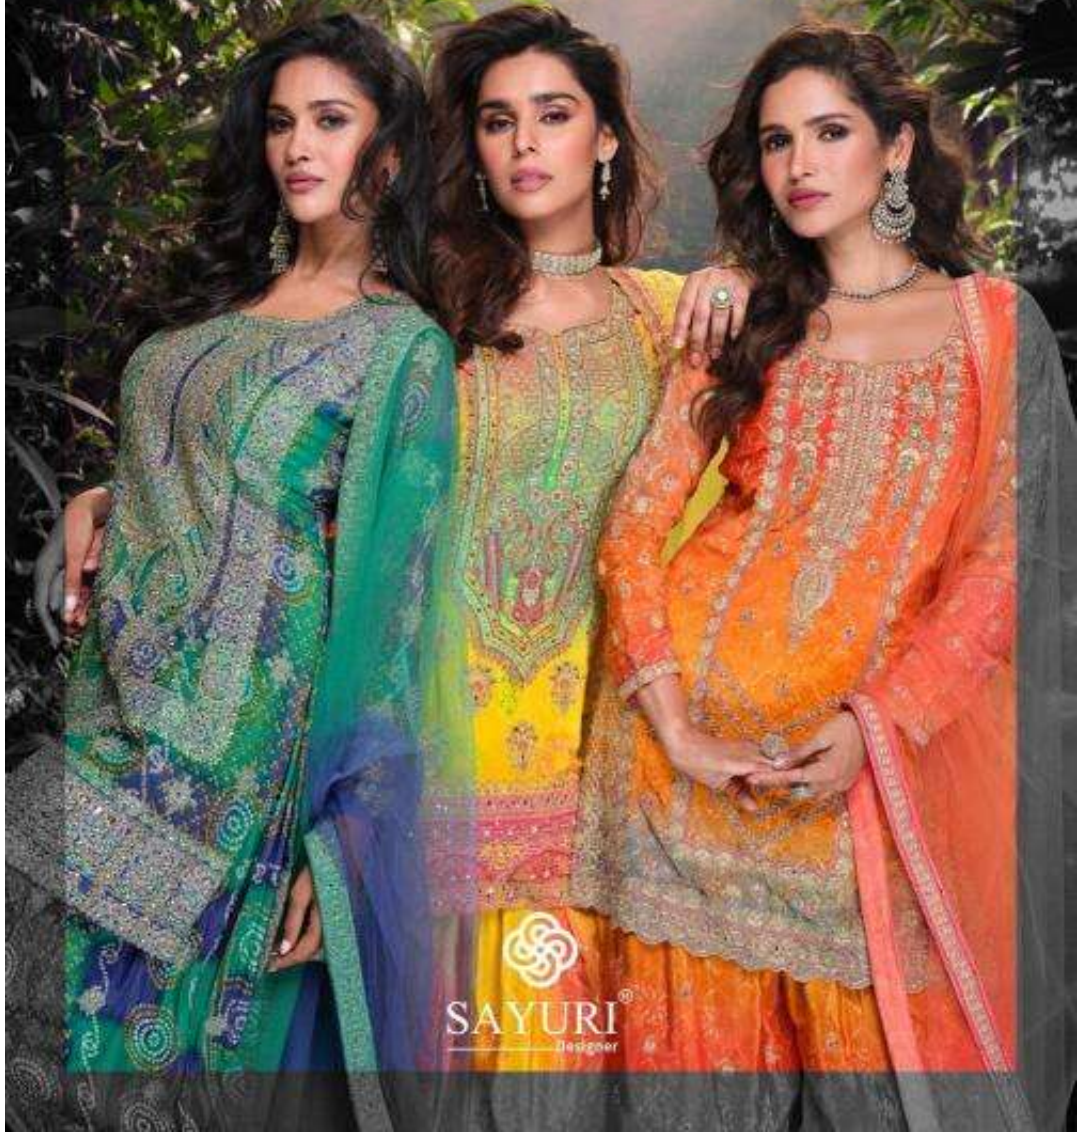

CARNIVAL

SAYURI[®]
Designer

FRENZY

www.sayuridesigner.com

SAYURI[®]
Designer

VIGO

D NO : 5723

5723

Blast of bright colors-one of
this season's most favorite fashion trends

CARNIVAL

SAYURI
Designer

Powerful prints & patterns a
fashion trend for the daring fashionista

D NO : 5725