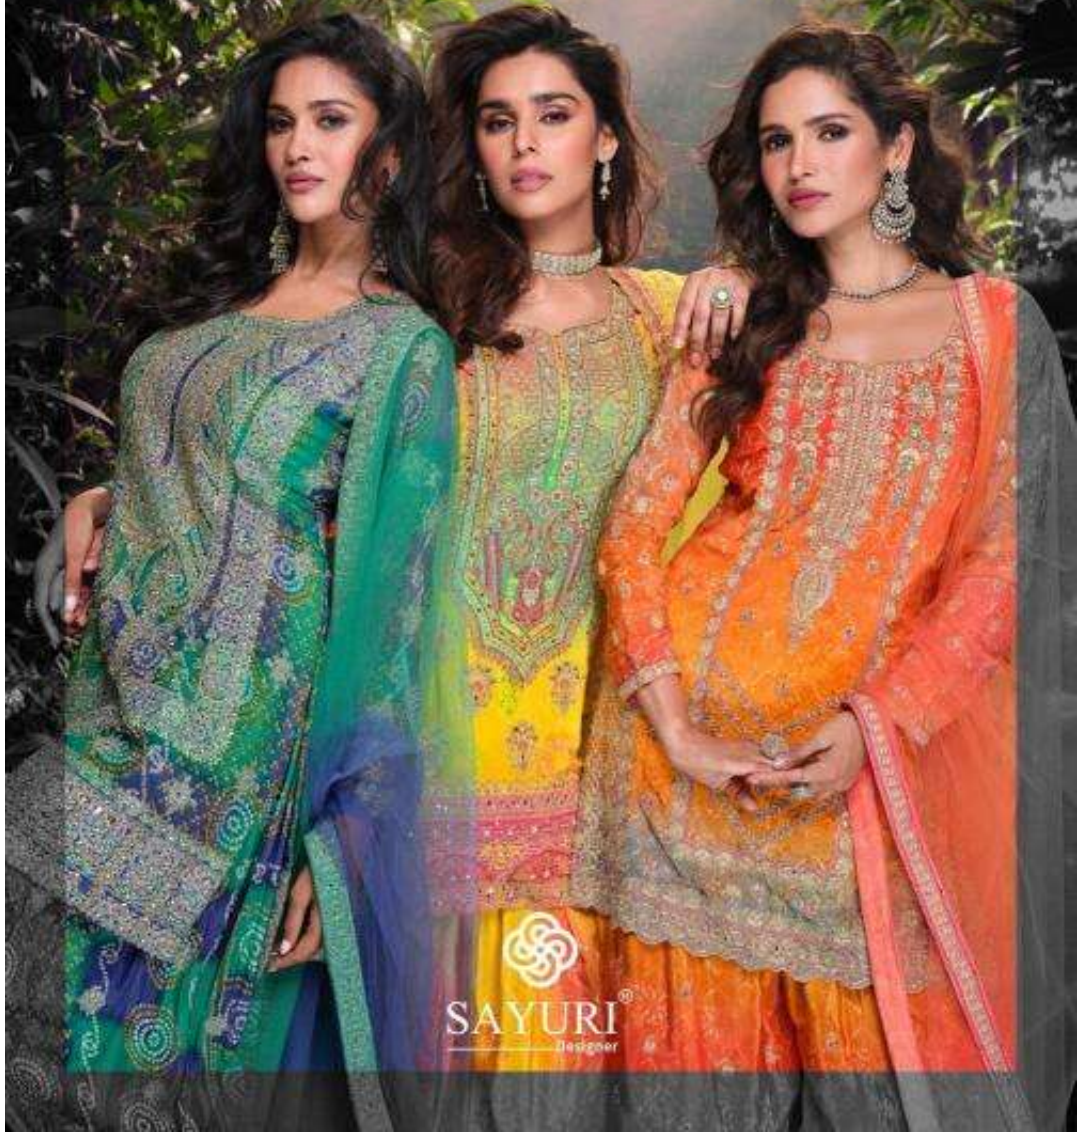

CARNIVAL

SAYURI[®]
Designer

FRENZY

www.sayuridesigner.com

SAYURI[®]
Designer

VIGO

D NO : 5723

5723

5724

5725

SAYURI[®]
Designer

CARNIVAL

SAYURI[®]
Designer

MAGICAL MYSTERY

D NO : 5724

ROUS

Blast of bright colors-one of
this season's most favorite fashion trends

CARNIVAL

SAYURI
Designer

Powerful prints & patterns a
fashion trend for the daring fashionista

D NO : 5725