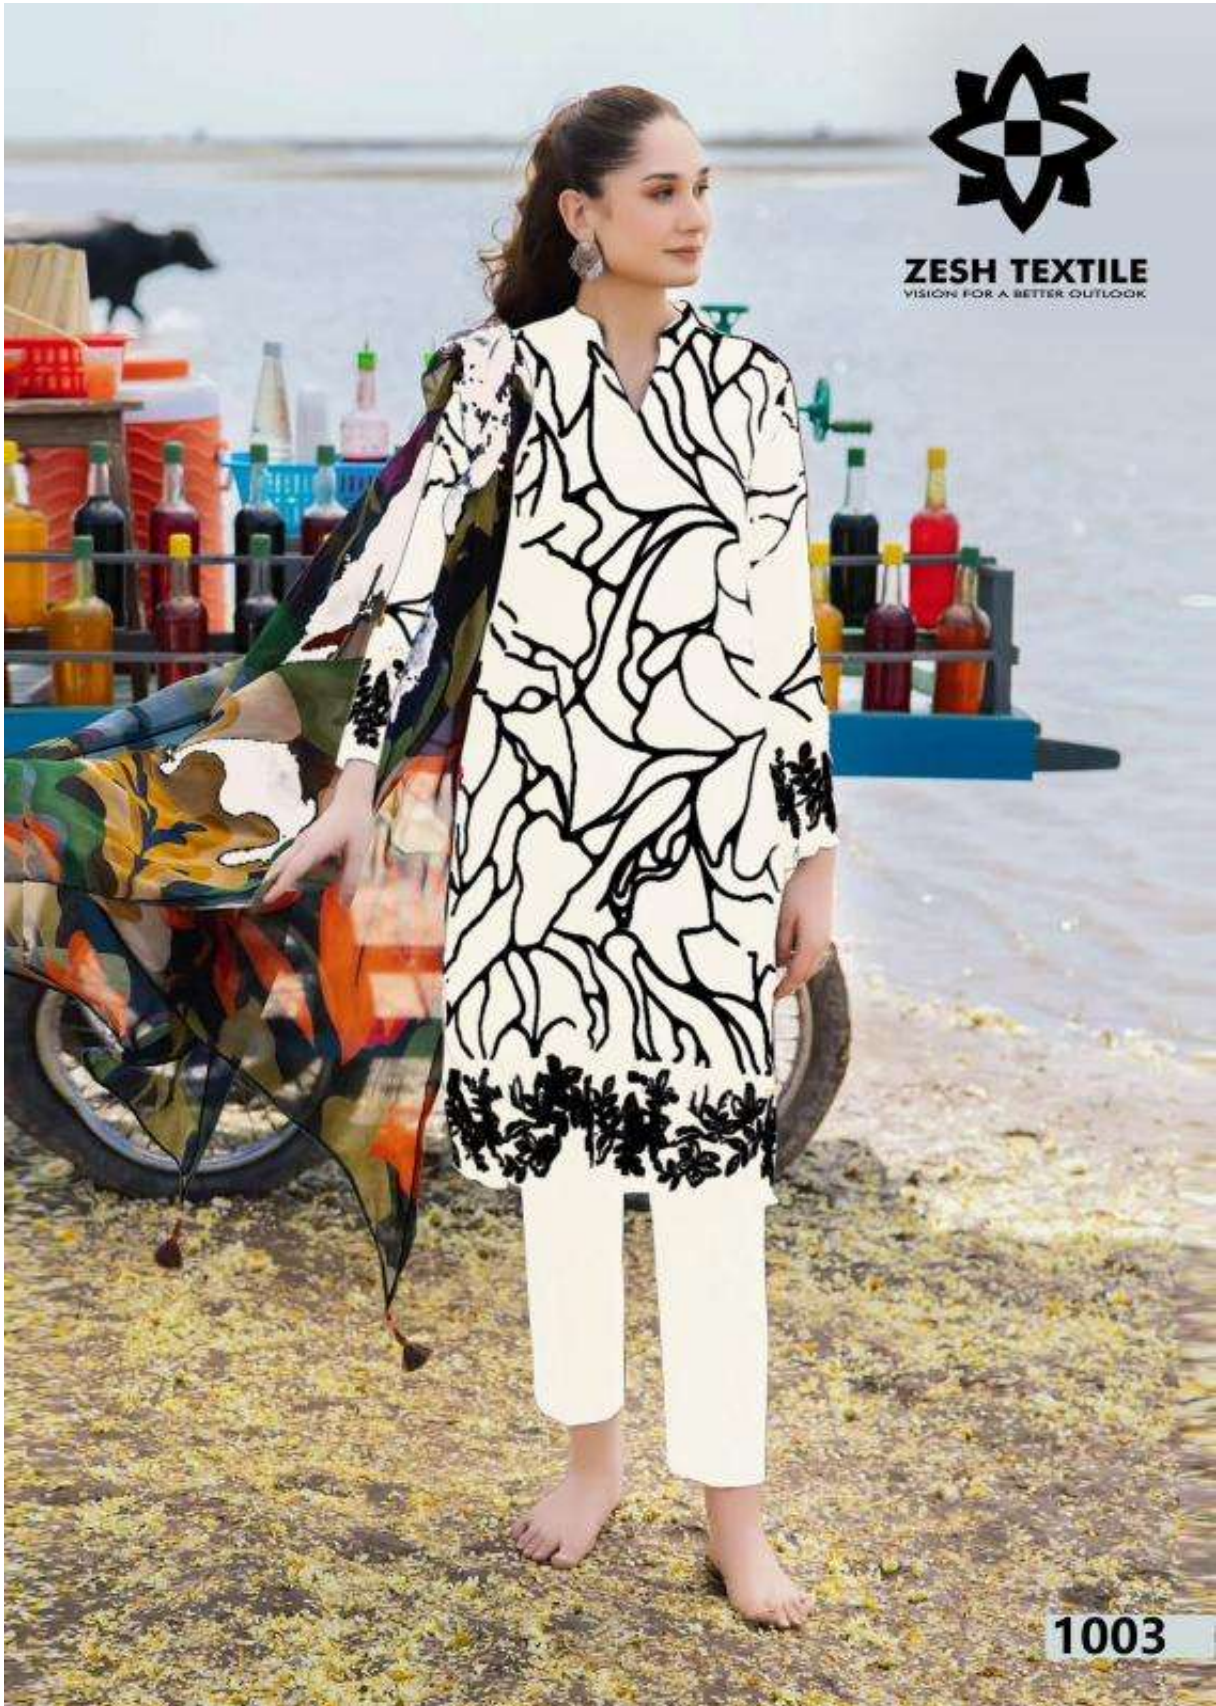

ZESH TEXTILE
VISION FOR A BETTER OUTLOOK

1003