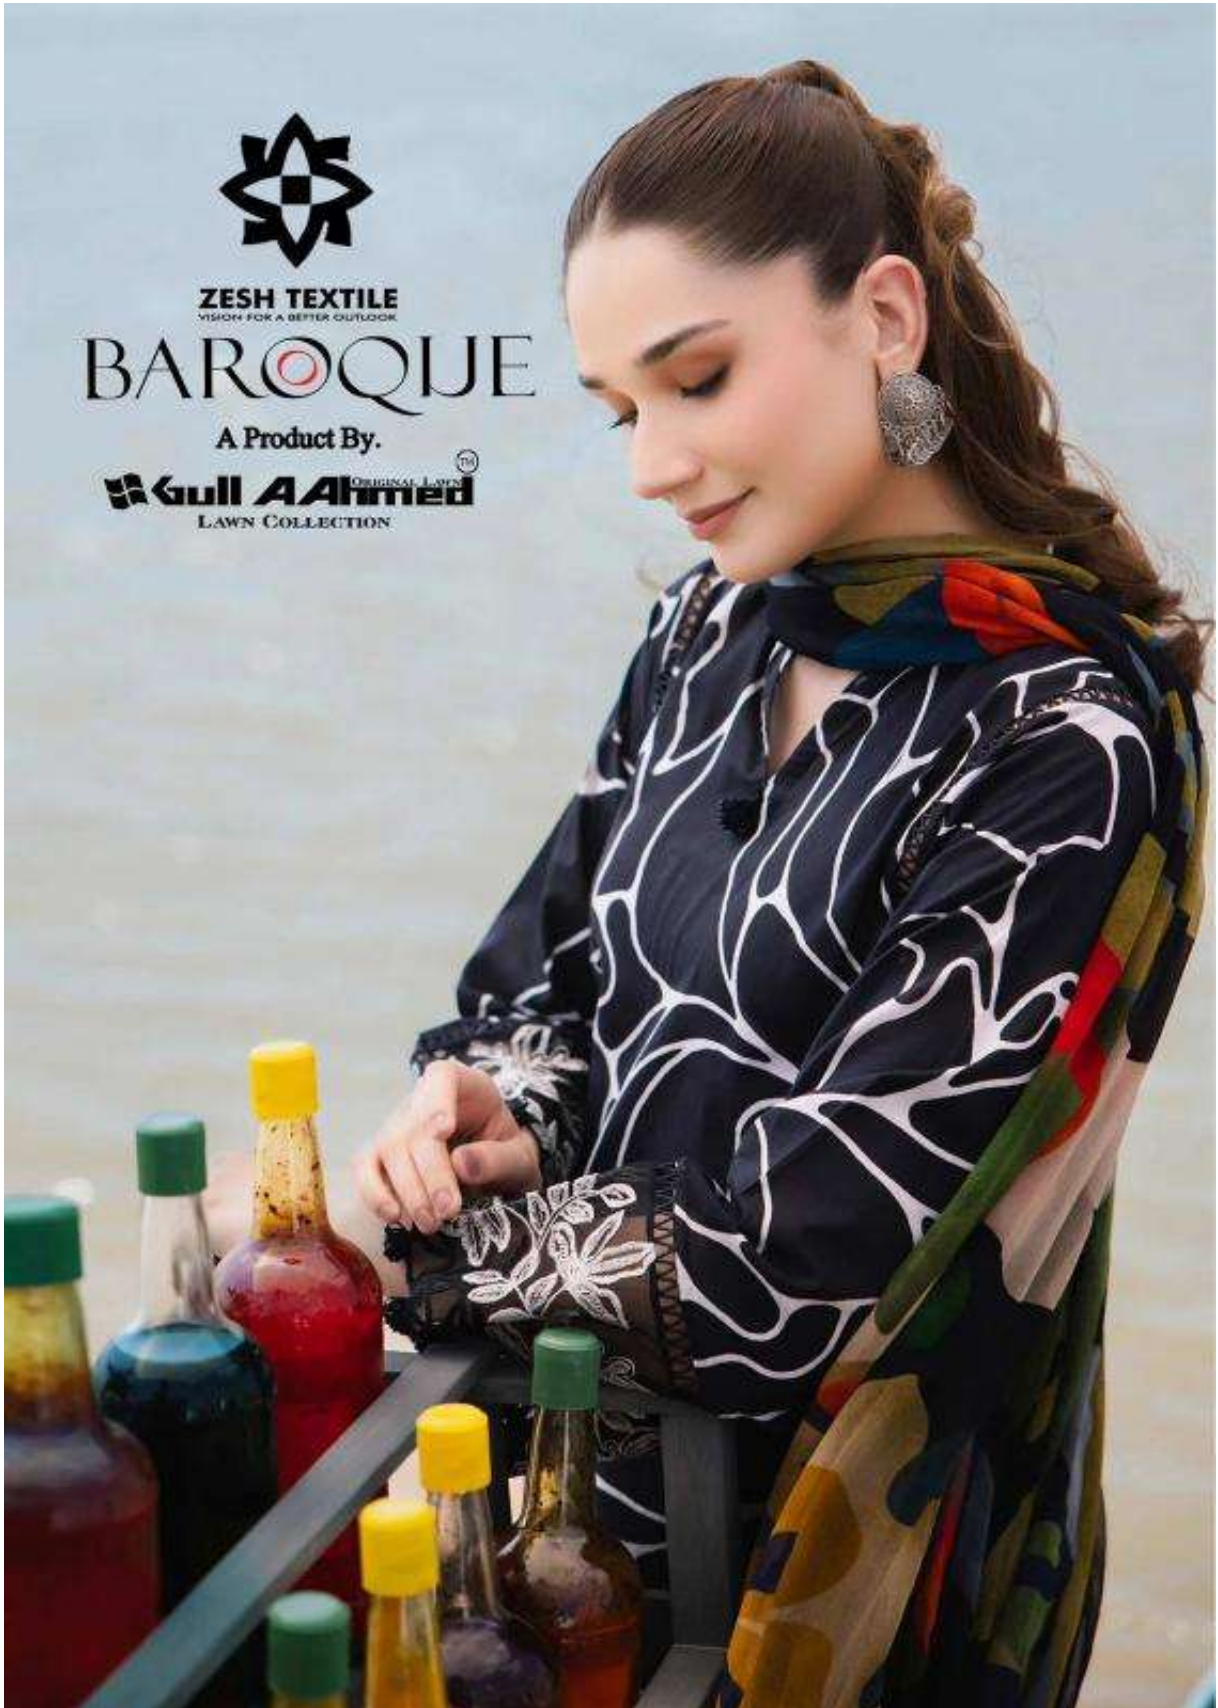

ZESH TEXTILE
VISION FOR A BETTER OUTLOOK

BAROQUE

A Product By.

 **Gull AHMED** ORIGINAL LAWNTM
LAWN COLLECTION

1001

1002

1003

1004

1005

1006

ZESH TEXTILE
VISION FOR A BETTER OUTLOOK

BAROQUE

A Product By.

Gull Ahmed
LAWN COLLECTION

ZESH TEXTILE
VISION FOR A BETTER OUTLOOK

1005