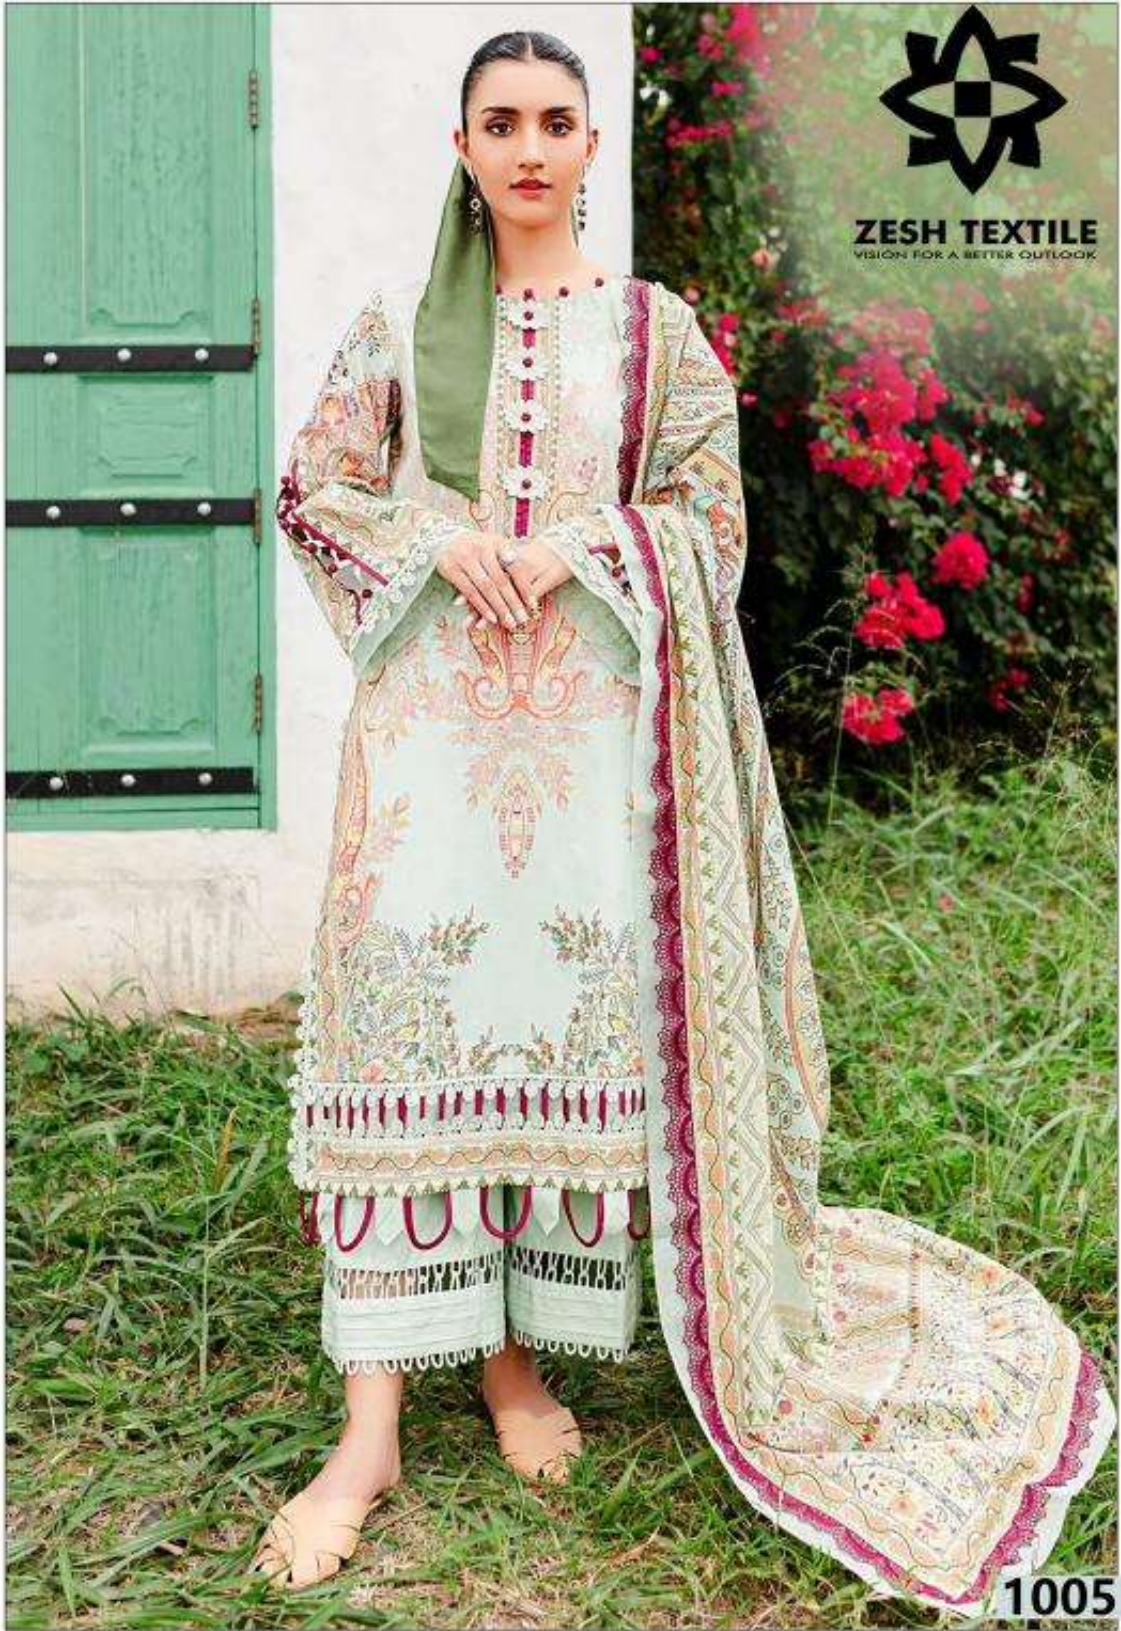

1005

1006

ZESH TEXTILE
VISION FOR A BETTER OUTLOOK

BAROQUE

A Product By.

Gull Ahmed
LAWN COLLECTION

ZESH TEXTILE
VISION FOR A BETTER OUTLOOK

1005