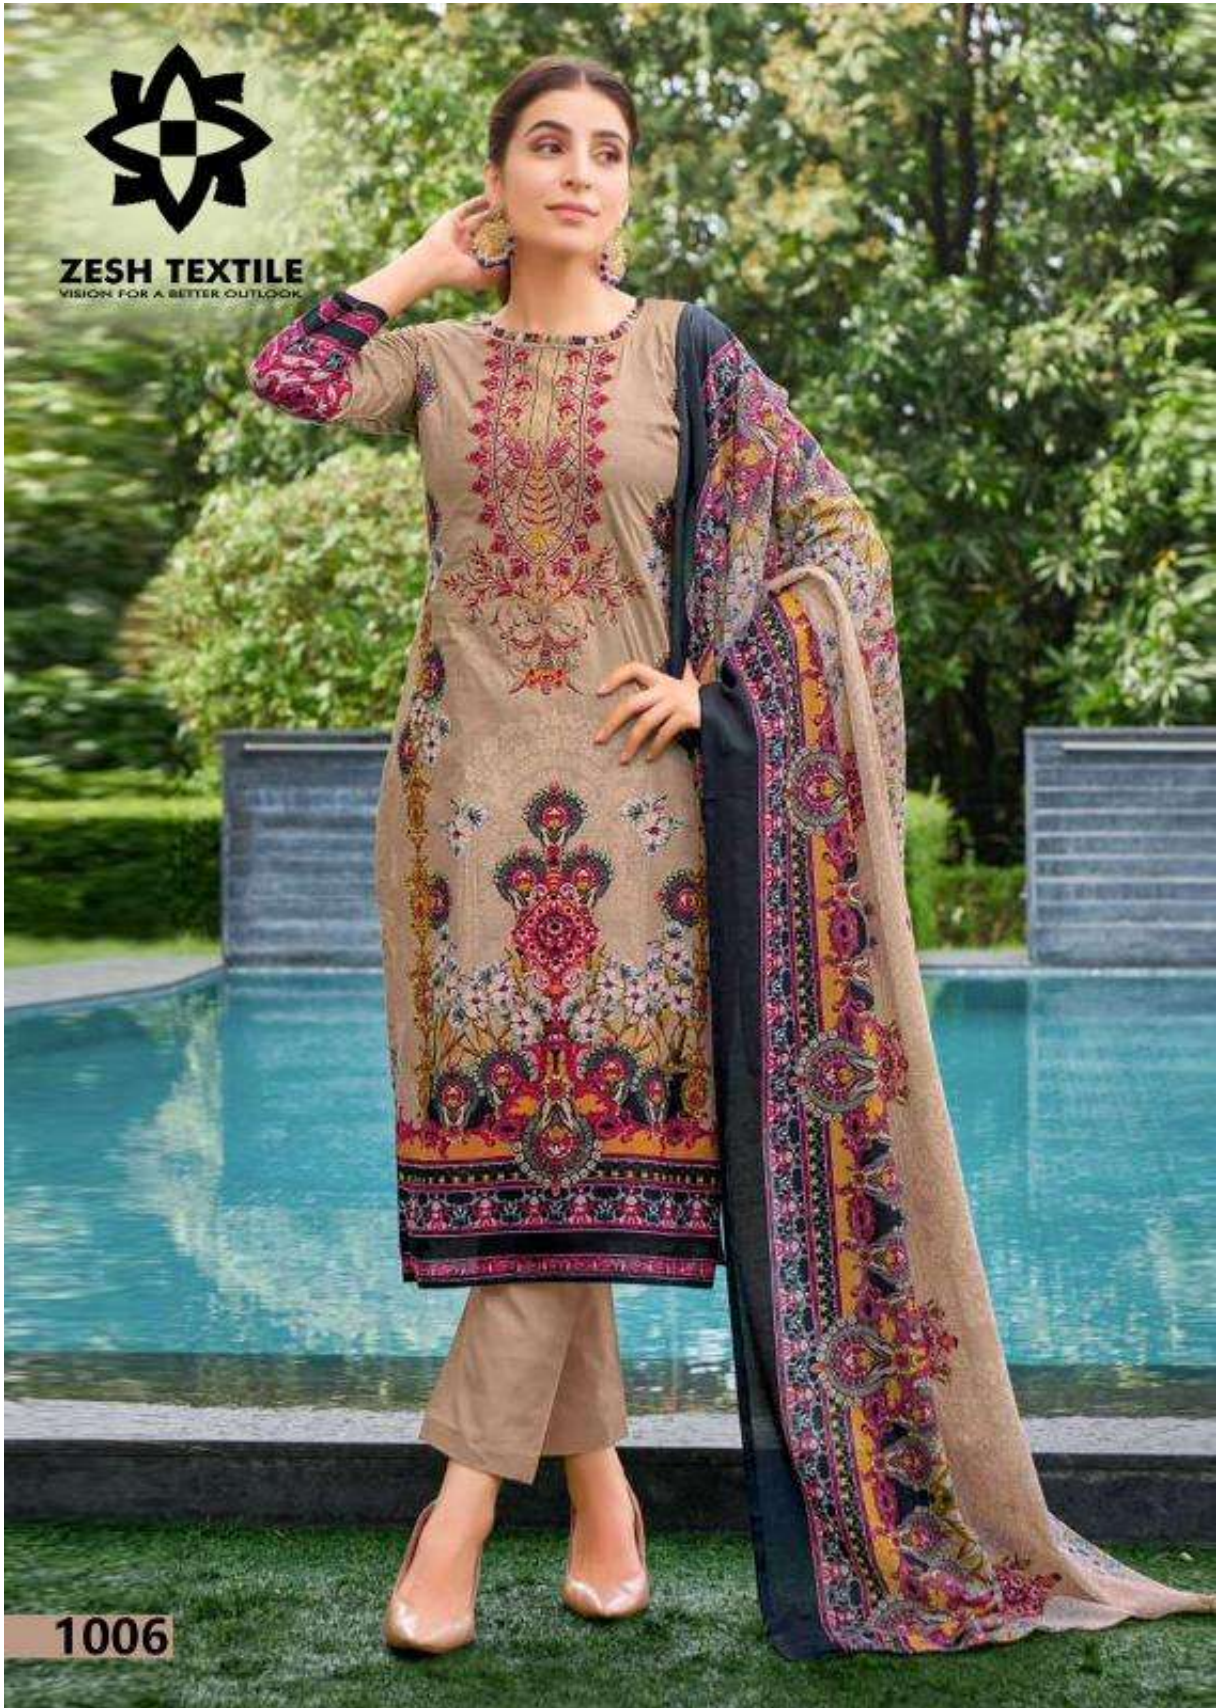

ZESH TEXTILE
VISION FOR A BETTER OUTLOOK

1006