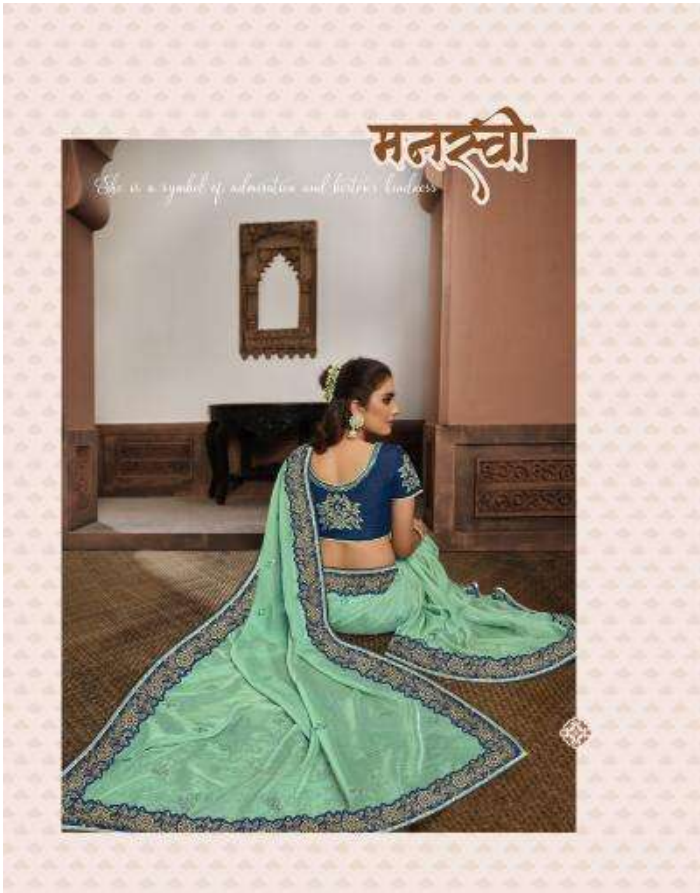

श्रीपर्णा *She is a symbol of growth and endowment*

11913

कविशा

MEETING A POETRY IN A SHADE
OF ROSE SHY BECOMES IN A PLACE
WHERE LOVE GROWS

21409

मेलायी

She is a symbol of peace, intelligence and optimism.

11919

ऐशानो

IN A MILEAW AS BRIGHT AS SUNSHINE
SHE'S SOMEONE WHO'S ALWAYS
DRESSED TO THE NINE.

श्रीपर्णा *She is a symbol of growth and involvement*

21410

श्रीपर्णा *She is a symbol of growth and endowment*

Design Code	SAREE FABRIC	BLOUSE FABRIC	SAREE COLOR	BLOUSE COLOR	WORK	CUSTZ.(SEMI-STITCH/UN-STITCH)
11909	Silk Georgette	Jacquard Silk	Blue	Blue	Metallic Foil Print, Applique Work	Unstitched
11913	Silk Georgette	Raw Silk	Red	Red	Applique Work, Embossed Print	Unstitched
11919	Silk Georgette	Silk	Yellow	Maroon	Applique Work	Unstitched
21400	Tissue	Raw Silk	Sea blue	Teal Blue	Zari embroidery, stone work	Unstitched
21409	Silk georgette	Raw Silk	Nude Pink	Nude Pink	Digital Print, zari and resham embroidery	Unstitched
21410	Silk Georgette	Raw Silk	Deep Green	Deep green	Resham, zari and cord embroidery, applique work	Unstitched