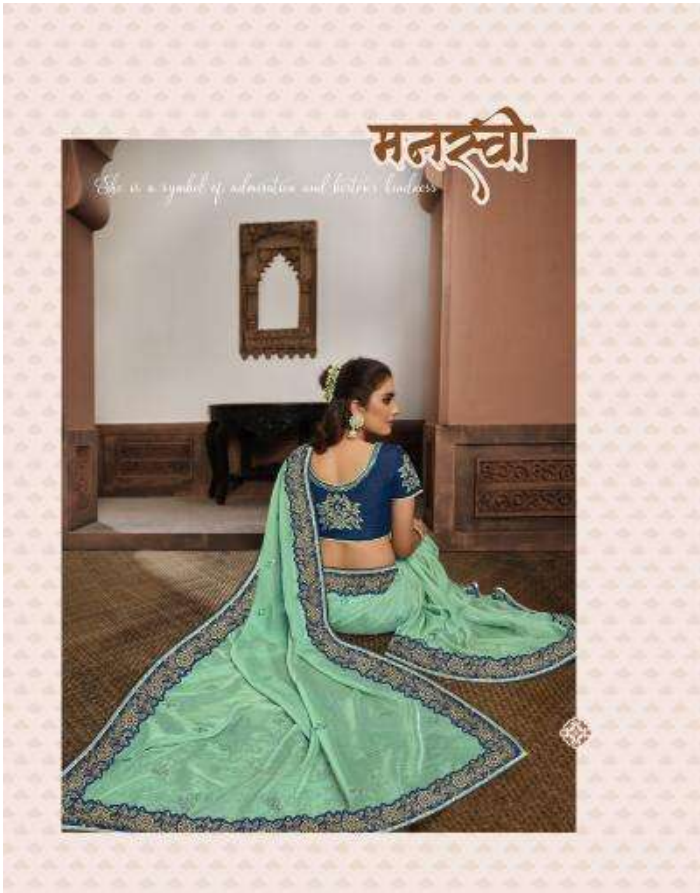

श्रीपर्णा *She is a symbol of growth and endowment*

11913

कविशा

MEETING A POETRY IN A SHADE
OF ROSE SHY BECOMES IN A PLACE
WHERE LOVE GROWS

21409

मेलायी

She is a symbol of peace, intelligence and optimism.

11919

ऐशानो

IN A SILENCE AS BRIGHT AS SUNSHINE
SHE'S SOMEONE WHO'S ALWAYS
DRESSED TO THE NINE.

श्रीपर्णा *She is a symbol of growth and involvement*

21410

श्रीपर्णा *She is a symbol of growth and endowment*

Design Code	SAREE FABRIC	BLOUSE FABRIC	SAREE COLOR	BLOUSE COLOR	WORK	CUSTZ.(SEMI-STITCH/UN-STITCH)
11909	Silk Georgette	Jacquard Silk	Blue	Blue	Metallic Foil Print, Applique Work	Unstitched
11913	Silk Georgette	Raw Silk	Red	Red	Applique Work, Embossed Print	Unstitched
11919	Silk Georgette	Silk	Yellow	Maroon	Applique Work	Unstitched
21400	Tissue	Raw Silk	Sea blue	Teal Blue	Zari embroidery, stone work	Unstitched
21409	Silk georgette	Raw Silk	Nude Pink	Nude Pink	Digital Print, zari and resham embroidery	Unstitched
21410	Silk Georgette	Raw Silk	Deep Green	Deep green	Resham, zari and cord embroidery, applique work	Unstitched