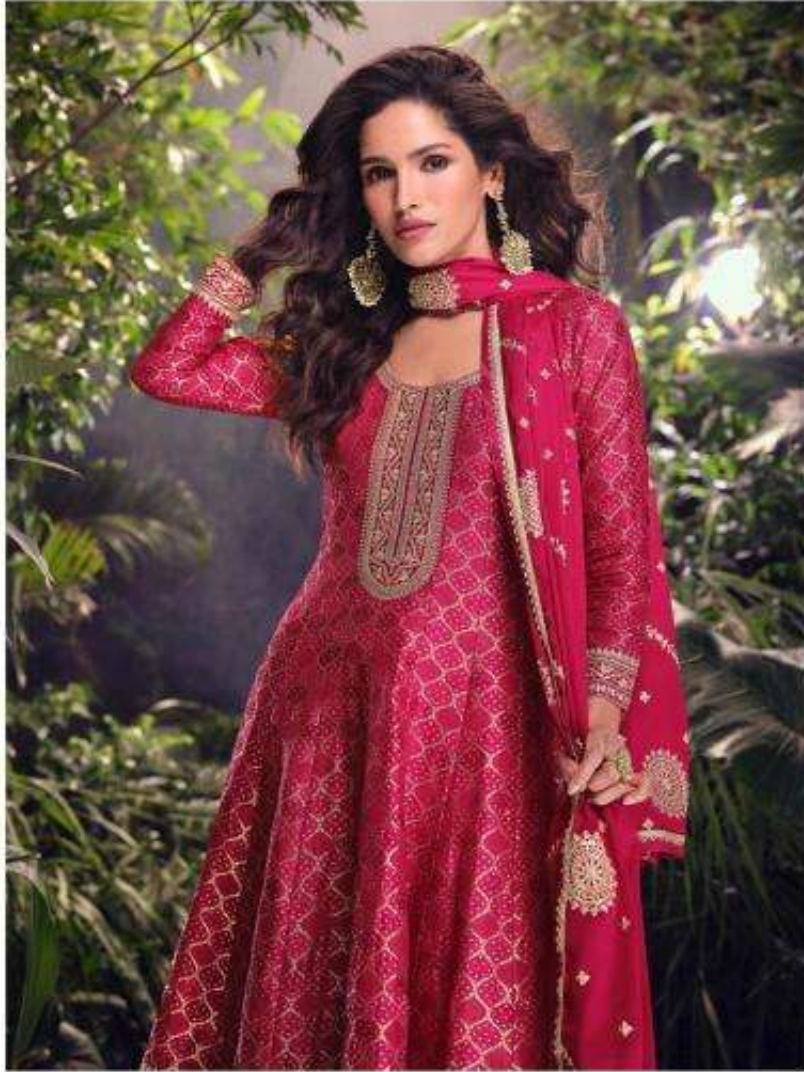

SAYURI[®]
Designer

Rebel is a whole new level of elegance with a
lavish range of exquisite apparels.

| D NO : 5719 |

SAYURI®
Designer

Flaunt the pretty colors and exquisite designs coupled with quality and freshness.