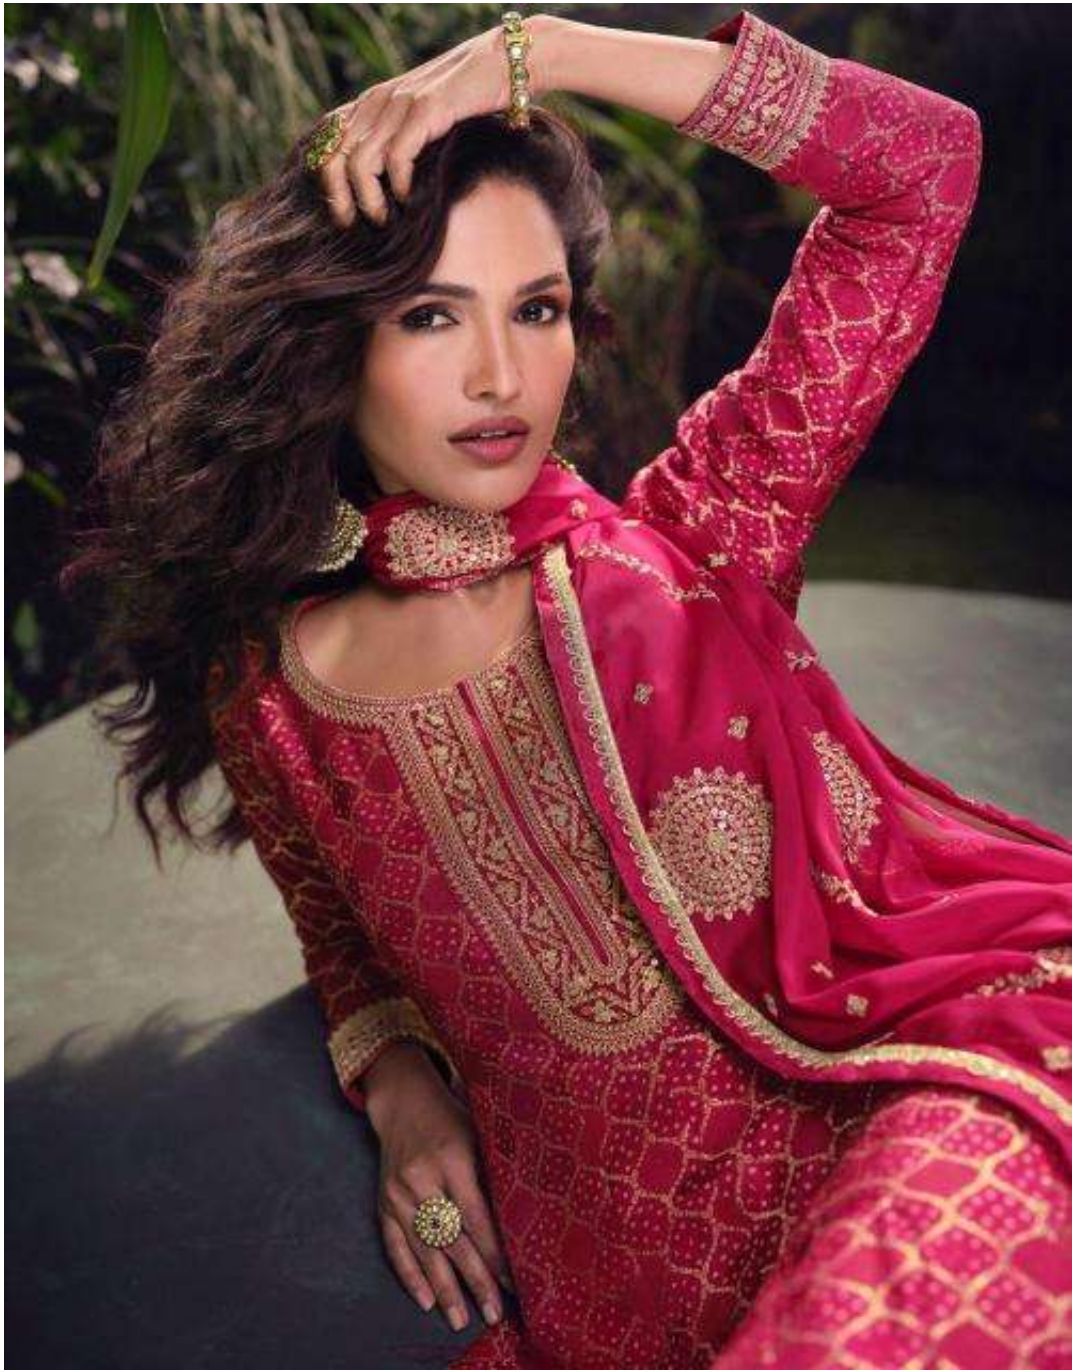

SAYURI[®]
Designer

Rebel is a whole new level of elegance with a
lavish range of exquisite apparels.

| D NO : 5719 |

SAYURI®
Designer

Flaunt the pretty colors and exquisite designs coupled with quality and freshness.