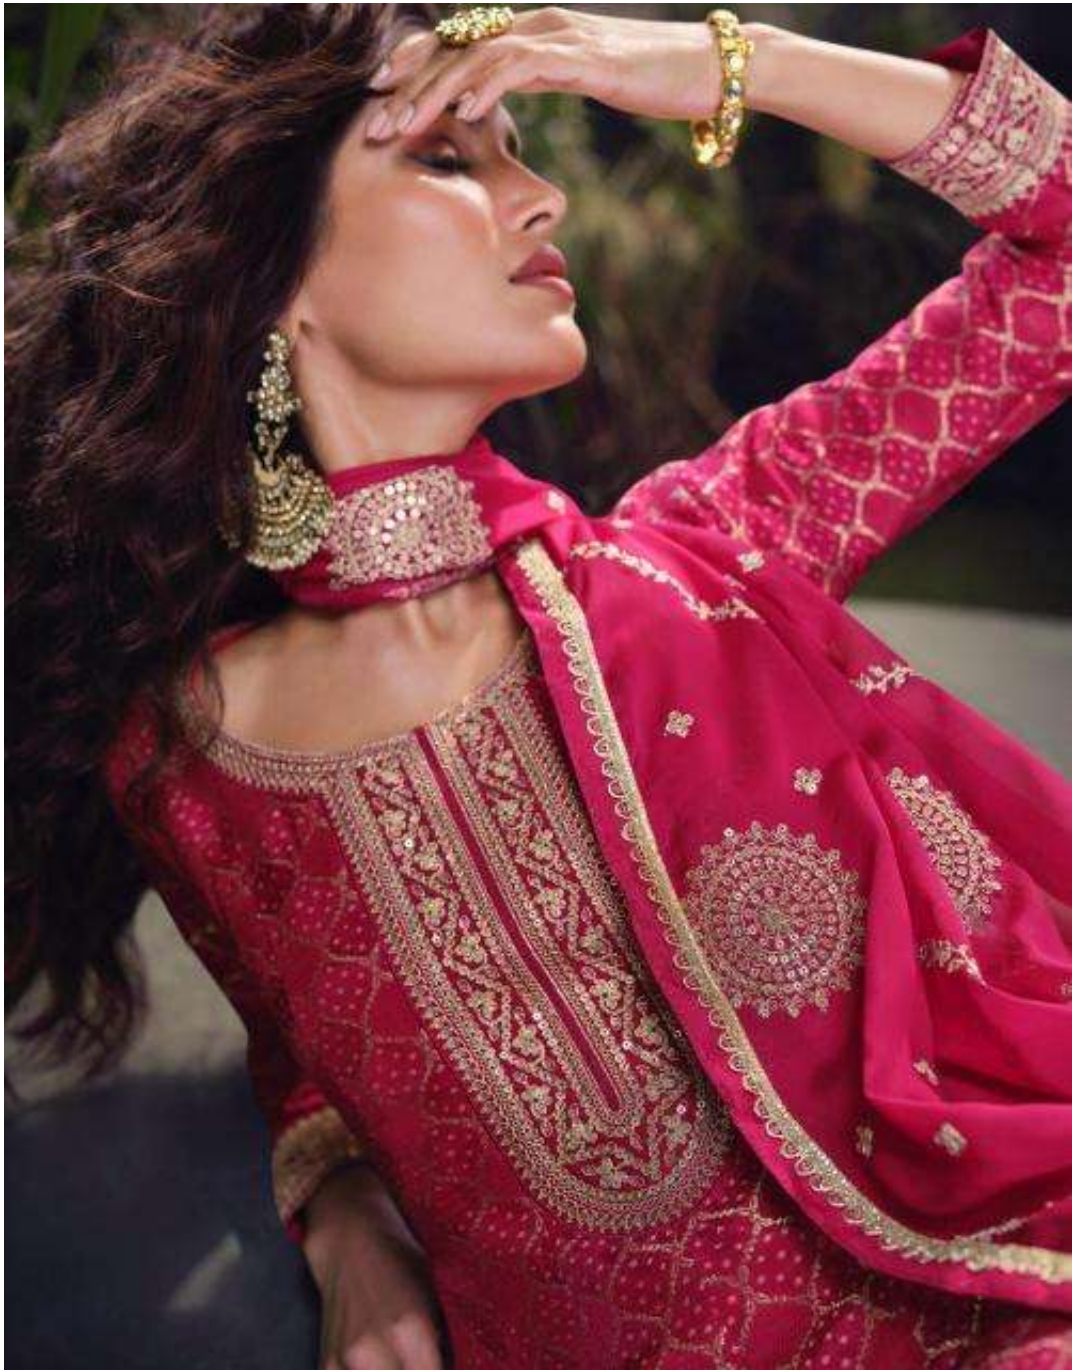

SAYURI[®]
Designer

Rebel is a whole new level of elegance with a
lavish range of exquisite apparels.

| D NO : 5719 |

SAYURI®
Designer

Flaunt the pretty colors and exquisite designs coupled with quality and freshness.