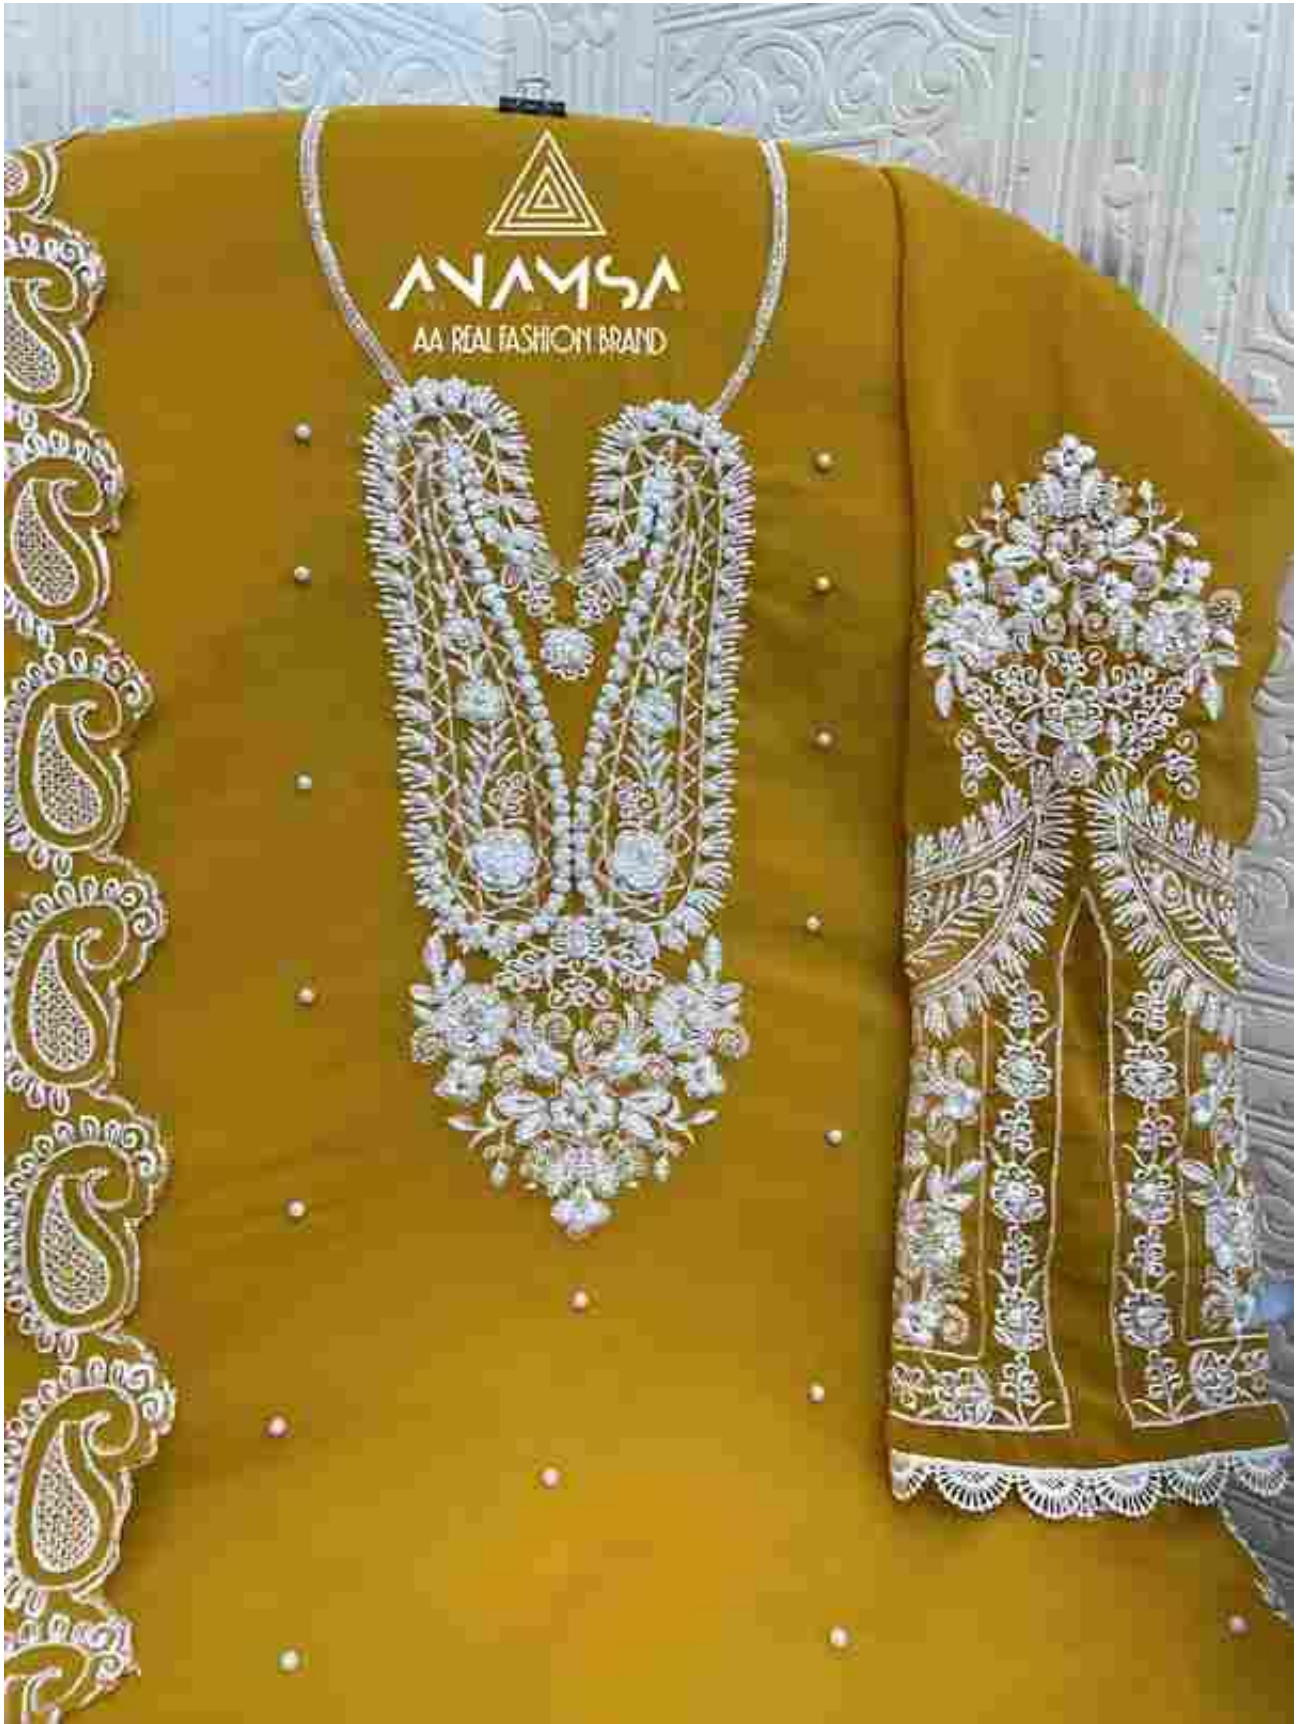

SEMI STICH COLLECTION

TOP-PURE FOX GEORGETTE WITH HEAVY EMBROIDERY AND SEQUENCE WORK  
BOTTOMINNER-DULL SHANTOON  
DUPATTA-PURE FOX GEORGETTE FANCY DUPATTA WITH HEAVY EMBROIDERY

7773  
D.No:-622

ANAMSA  
AA REAL FASHION BRAND

ANAMSA-622

ANAMSA  
AA REAL FASHION BRAND

ANAMSA - 622

  
**ANAMSA**  
AA REAL FASHION BRAND

ANAMSA - 622

  
**ANAMSA**  
A REAL FASHION BRAND

ANAMSA - 622

ANAMSA  
AA REAL FASHION BRAND