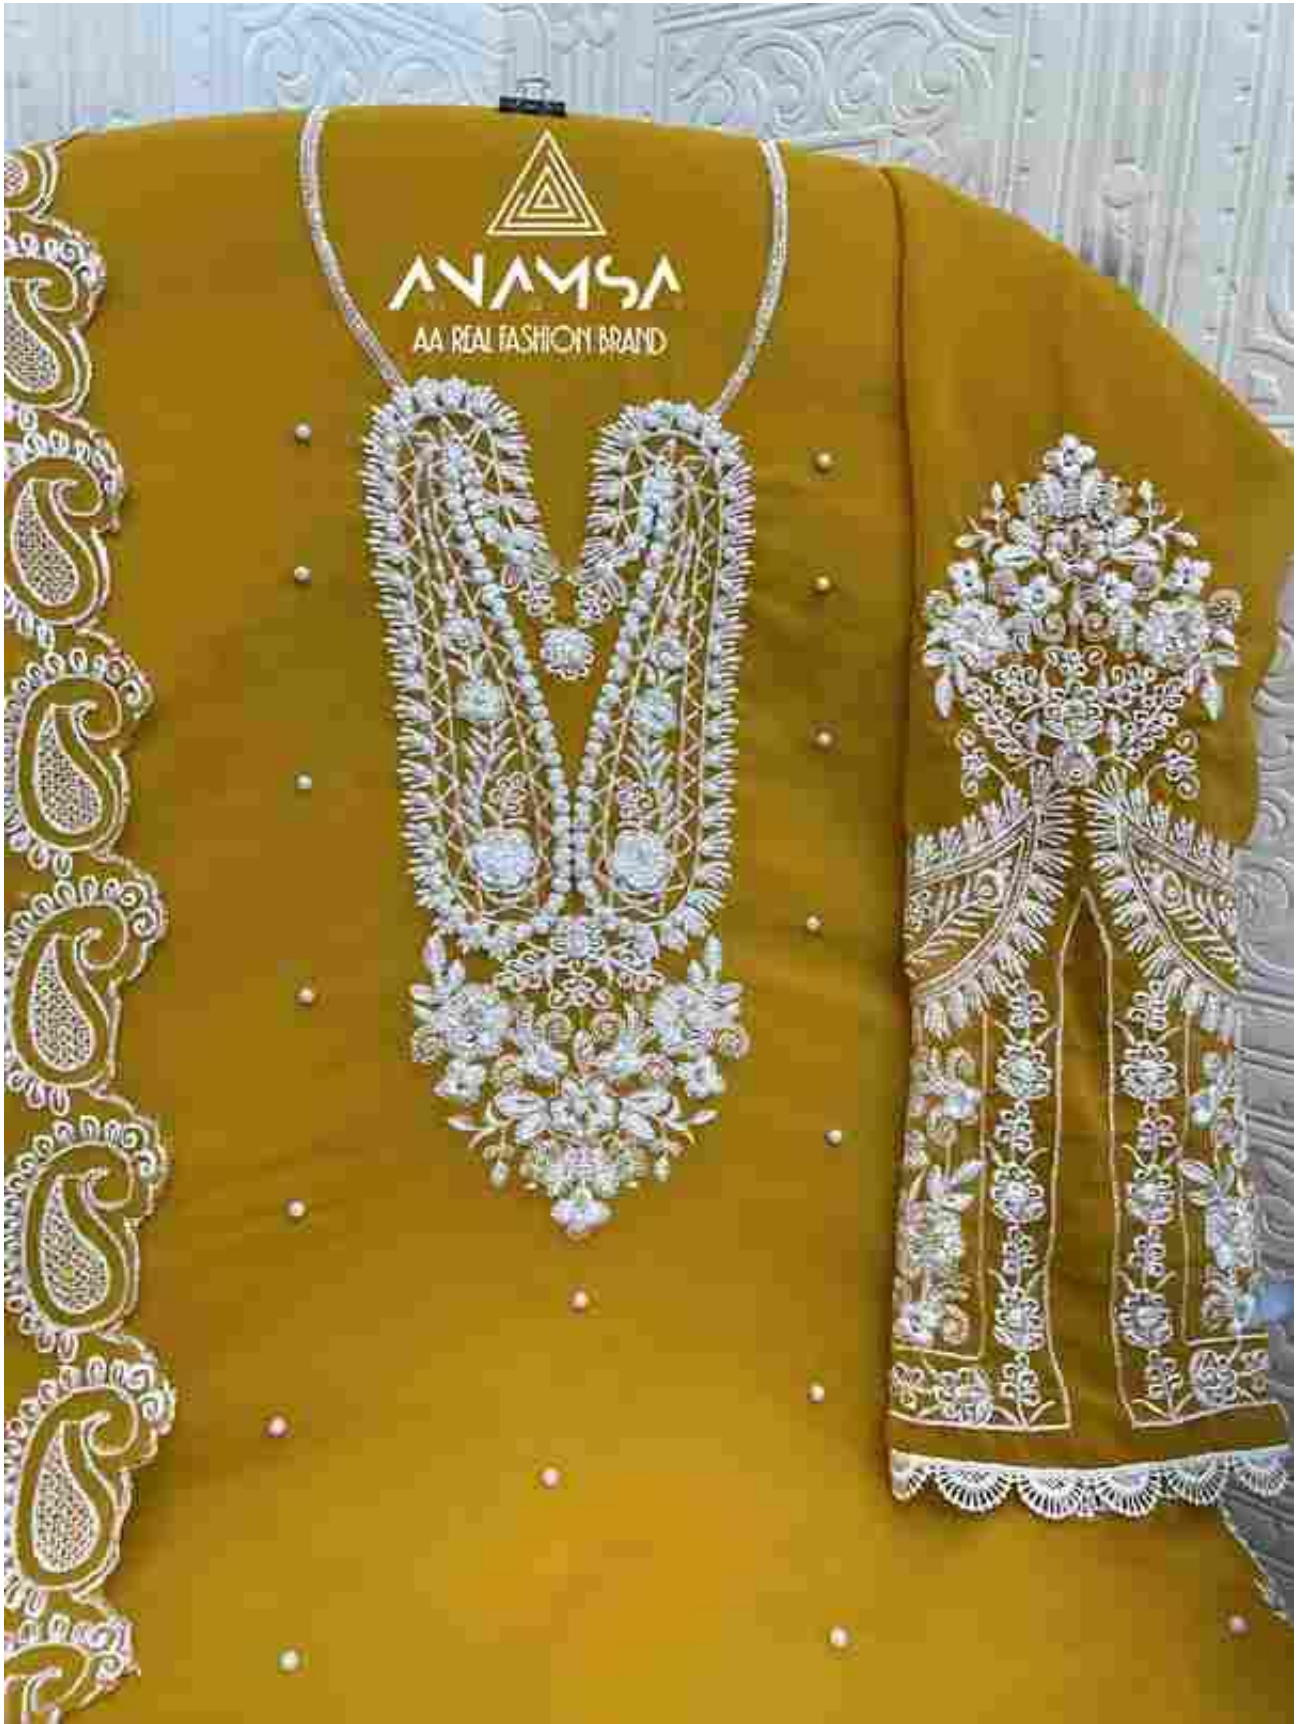

SEMI STICH COLLECTION

TOP-PURE FOX GEORGETTE WITH HEAVY EMBROIDERY AND SEQUENCE WORK
BOTTOMINNER-DULL SHANTOON
DUPATTA-PURE FOX GEORGETTE FANCY DUPATTA WITH HEAVY EMBROIDERY

7773
D.No:-622

ANAMSA-622

ANAMSA
AA REAL FASHION BRAND