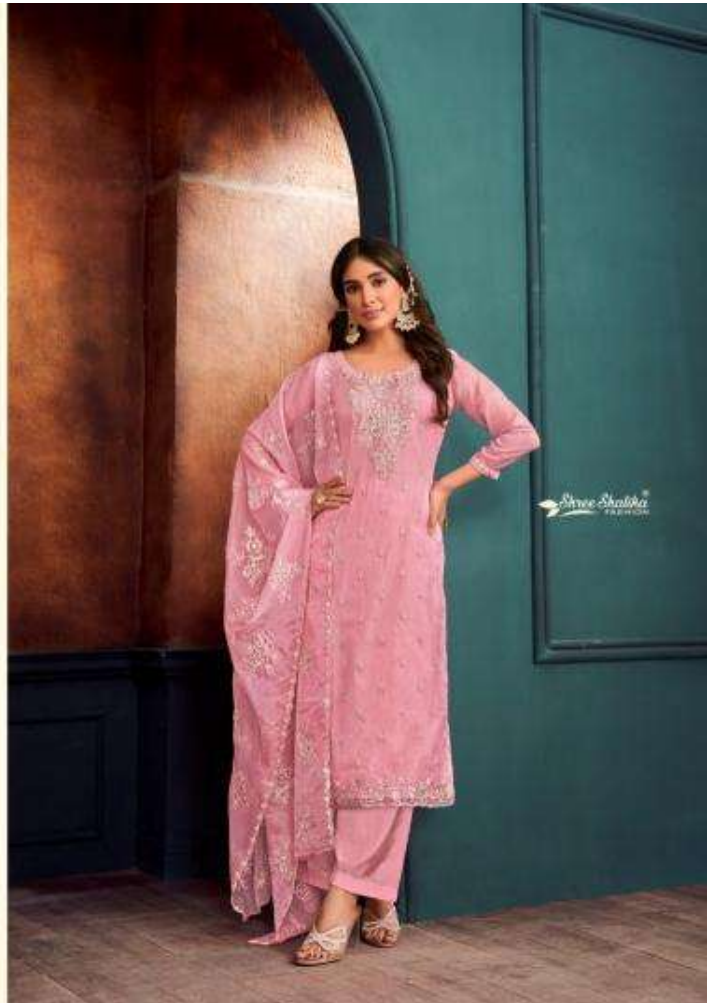

Shree Shaktika