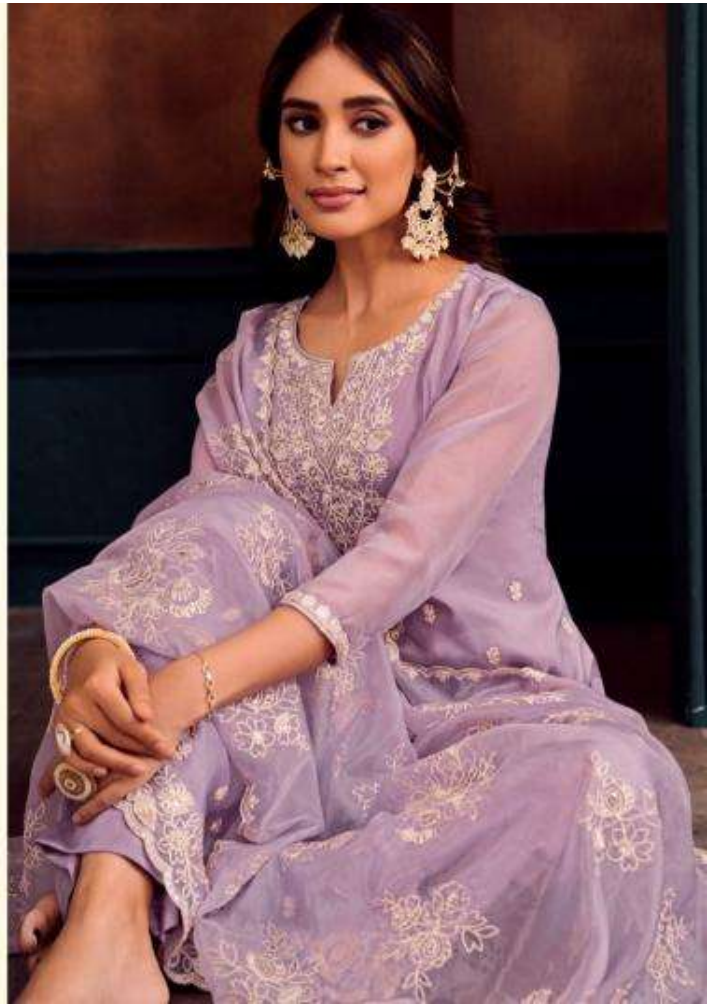

"Dastar Dertaxim (Harifleyde Seyliki)"

| 1004 |

Dream Story

◆◆◆ "Dusky Pastels Painted Solid Fashion Saree"

|| 100.1 ||

◆◆◆

\*\*\*\*\*  
*Parvati Churn*  
\*\*\*\*\*  
"Beacutiful Bindi's, Unbelieveable, Incredible Churns!"