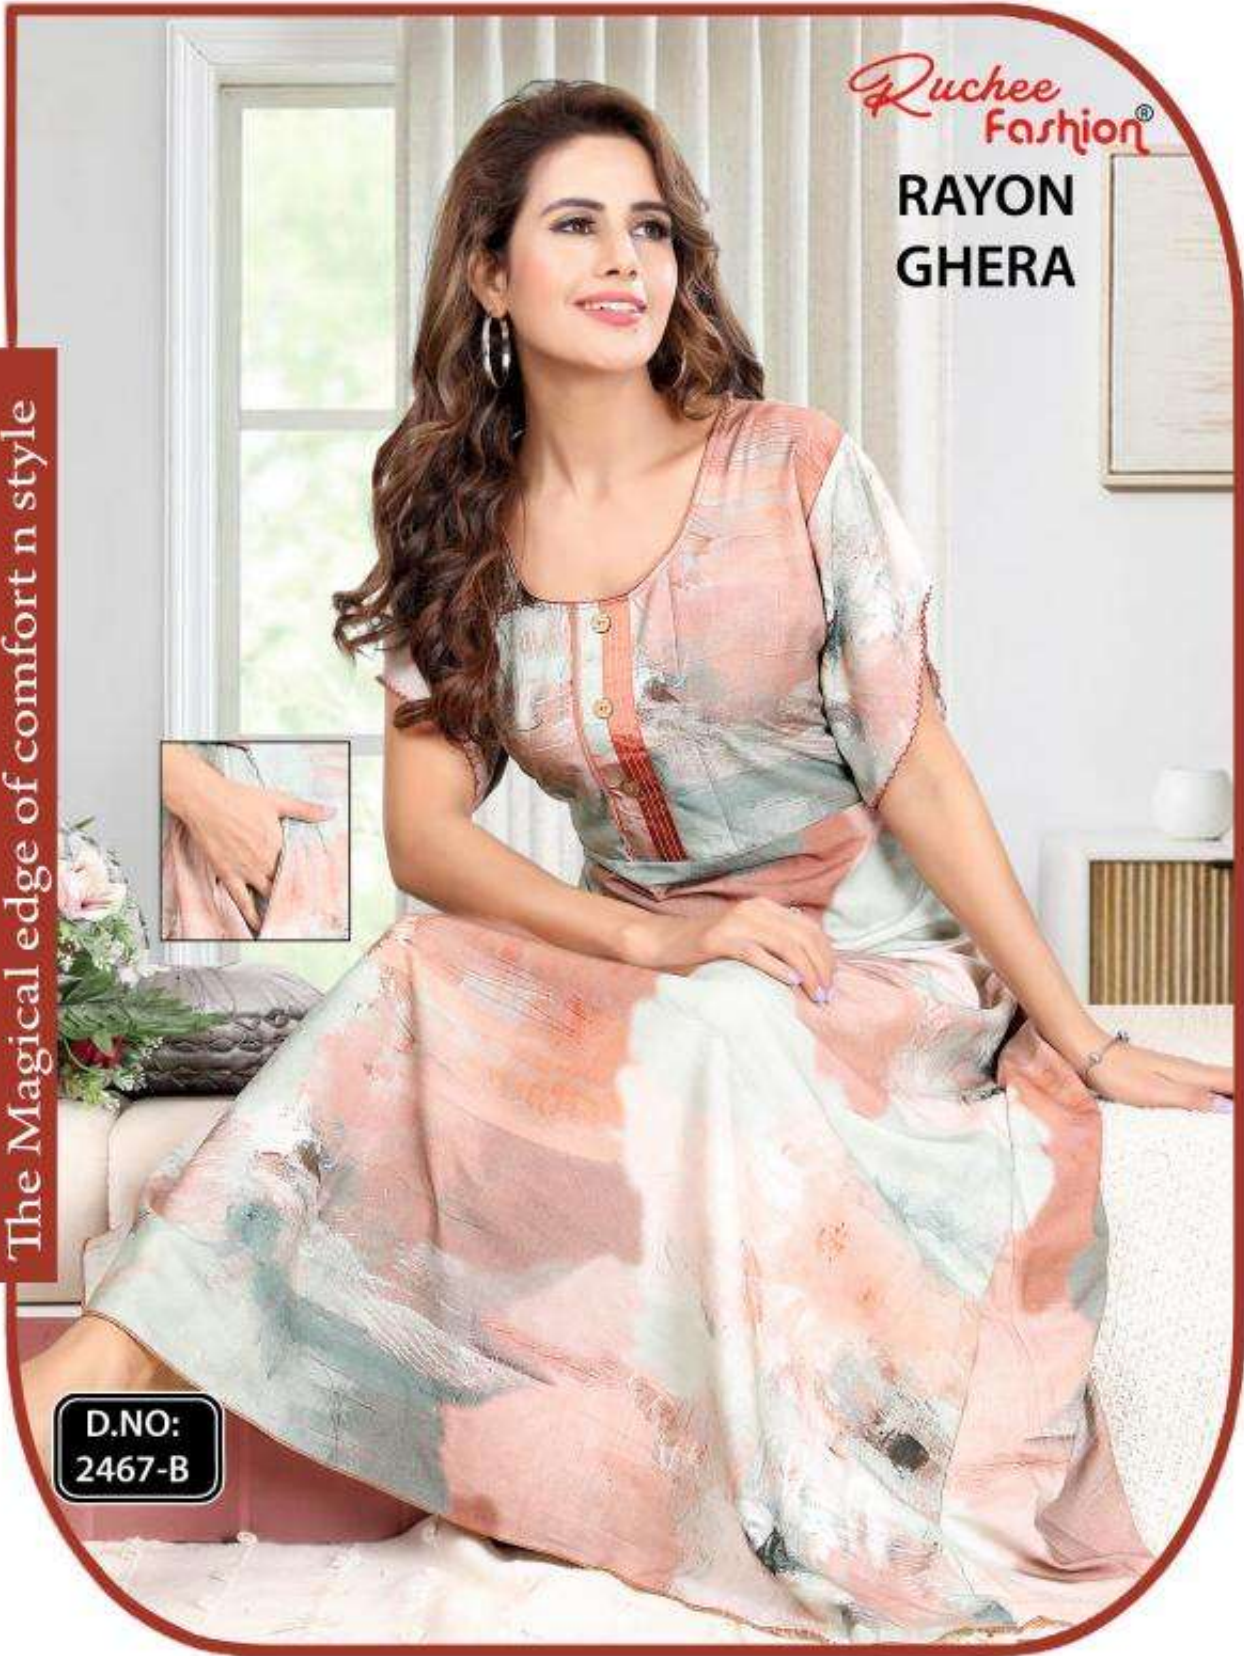

Ruchee
Fashion®

RAYON
GHARA

The Magical edge of comfort n style

D.NO:
2467-B