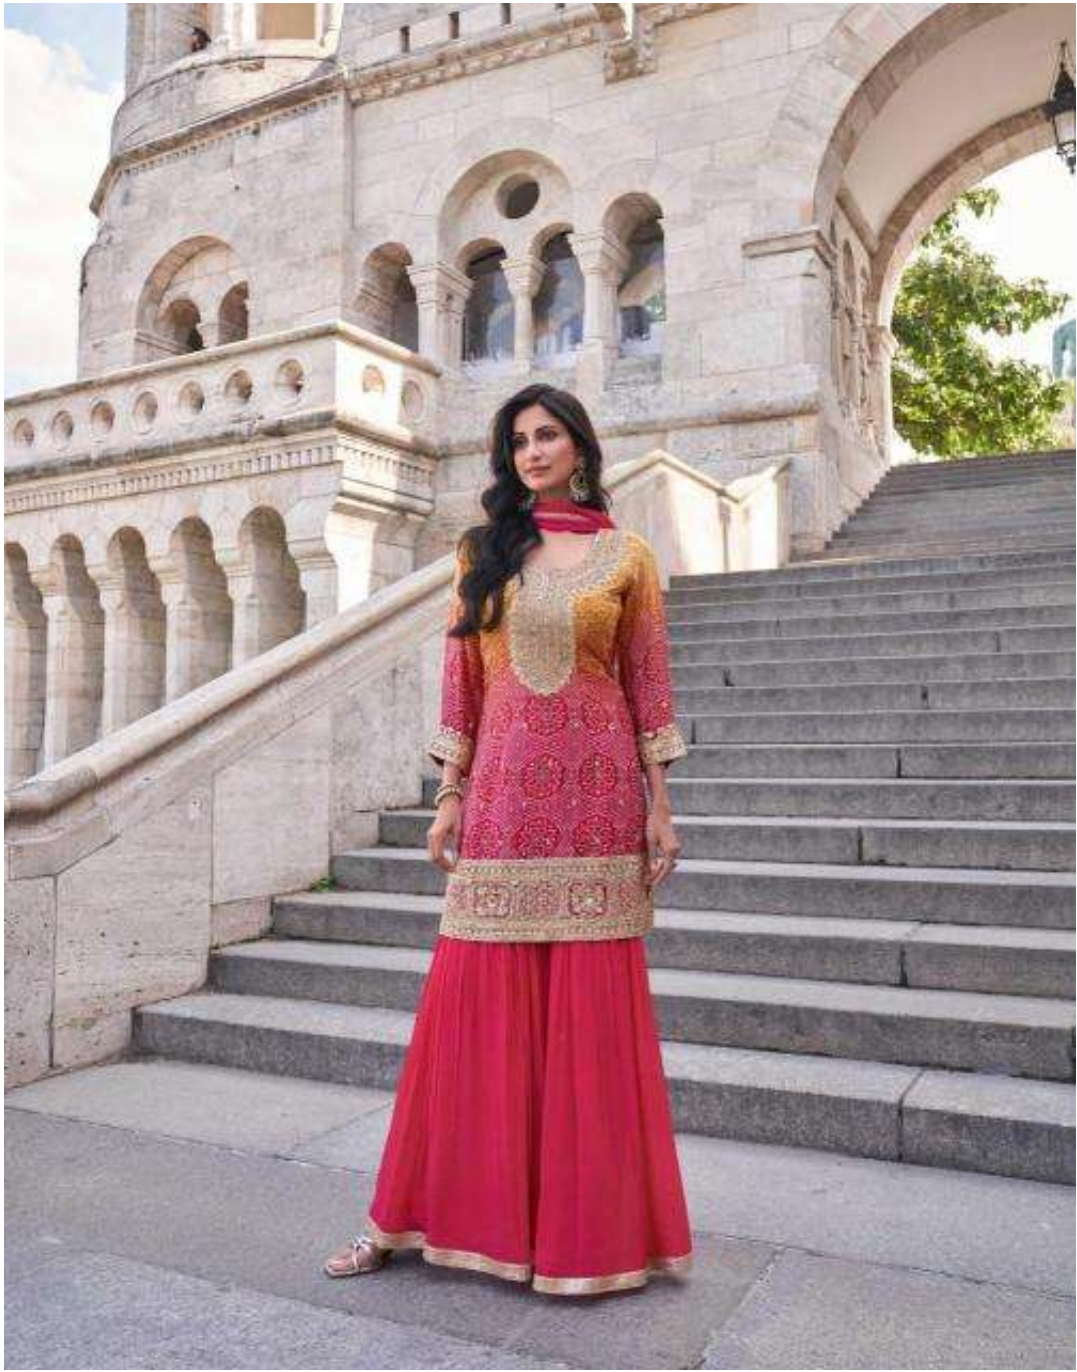

FASHION & LIFESTYLE

SAKHI-NX

Get yourself this six yards of pure ethetic wear
which will retrace you to tradition and our
deep rooted culture with a modern twist.

SAYURI[®]
Designer

FASHION & LIFESTYLE

SAKHI-NX

Get yourself this six yards of pure ethetic wear
which will retrace you to tradition and our
deep rooted culture with a modern twist.

SAYURI[®]
Designer

SAYURI[®]
Designer

D No-5648 / / / /
Timeless Trends.