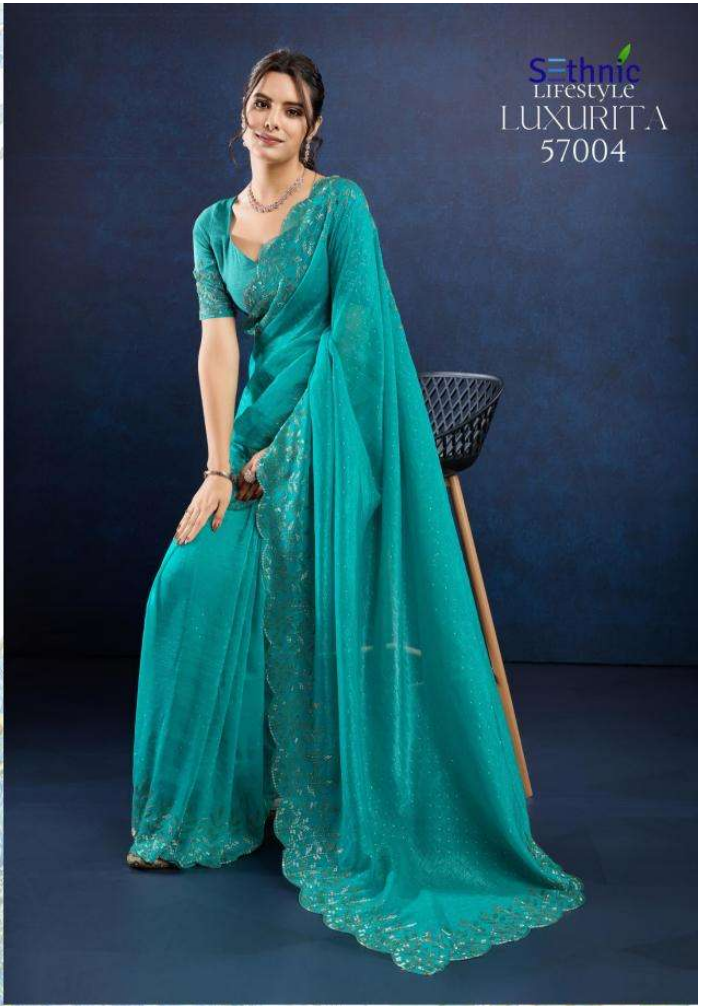

Sethnic
LIFESTYLE
LUXURITA
57006

S-ethnic
LIFESTYLE
LUXURITA
57005

S-ethnic
LIFESTYLE
LUXURITA
57002

Sethnic
Lifestyle
LUXURITA
57001

Ethnic
LIFESTYLE
LUXURITA
57006

Sethnic
LIFESTYLE
LUXURITA
57004

CELESTIA
LIFESTYLE
LUXURITA
57005

57001

57002

57003

57004

57005

57006

Sethnic
LIFESTYLE

LUXURITA
elite

Sethnic
LIFESTYLE
LUXURITA
57006

Sethnic LIFESTYLE **LUXURITA**
elite

57001

57002

SAREE : GRAND PEACOCK
FIGURE ZARKAN WORK
PATTA & C-PALLU
ON CRYSTAL BASE FABRIC.

BLOUSE : CRYSTAL BASE WITH
BORDER PATTA FOR
SLEEVES

SAREE : GRAND ELEPHANT
FIGURE ZARKAN WORK
PATTA & C-PALLU
ON CRUNCHY SILK FABRIC.

BLOUSE : CRUNCHY SILK BASE
WITH BORDER PATTA
FOR SLEEVES

RATE : INR 2795/- + 5% GST