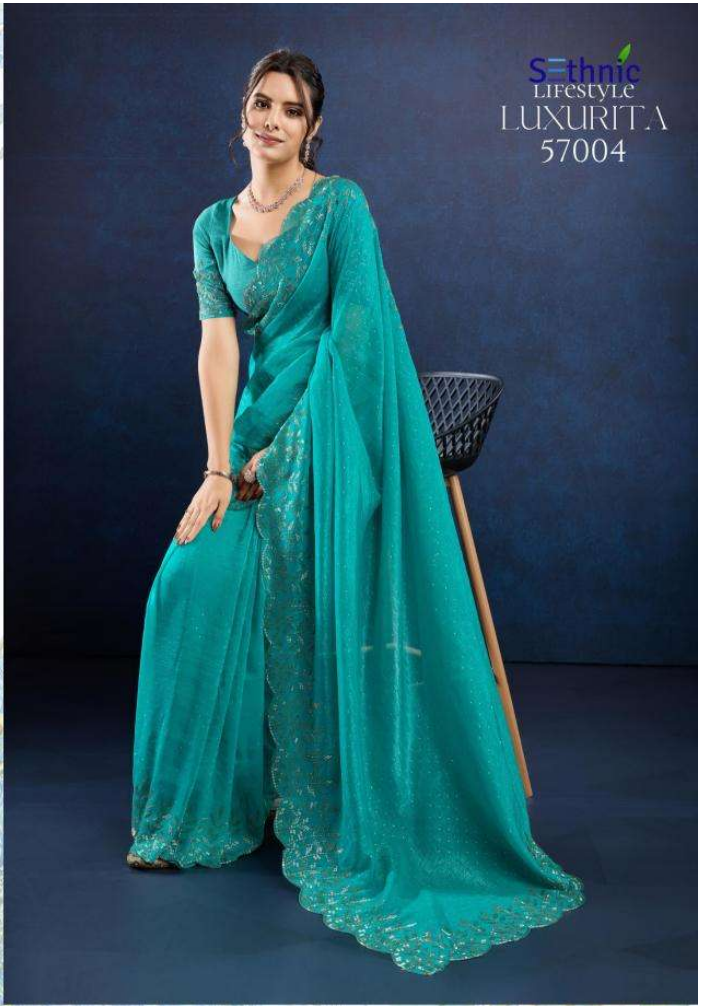

Sethnic  
LIFESTYLE  
LUXURITA  
57006

S-ethnic  
LIFESTYLE  
LUXURITA  
57002

Sethnic  
Lifestyle  
LUXURITA  
57001

S Ethnic  
LIFESTYLE  
LUXURITA  
57006

Sethnic  
LIFESTYLE  
LUXURITA  
57004

CELESTIA  
LIFESTYLE  
LUXURITA  
57005

57001

57002

57003

57004

57005

57006

Sethnic  
LIFESTYLE

LUXURITA  
elite

Sethnic  
LIFESTYLE  
LUXURITA  
57006

**Sethnic** LIFESTYLE **LUXURITA**  
elite

57001

57002

**SAREE :** GRAND PEACOCK  
FIGURE ZARKAN WORK  
PATTA & C-PALLU  
ON CRYSTAL BASE FABRIC.

**BLOUSE :** CRYSTAL BASE WITH  
BORDER PATTA FOR  
SLEEVES

57005

57006

**SAREE :** GRAND ELEPHANT  
FIGURE ZARKAN WORK  
PATTA & C-PALLU  
ON CRUNCHY SILK FABRIC.

**BLOUSE :** CRUNCHY SILK BASE  
WITH BORDER PATTA  
FOR SLEEVES

**RATE :** INR 2795/- + 5% GST