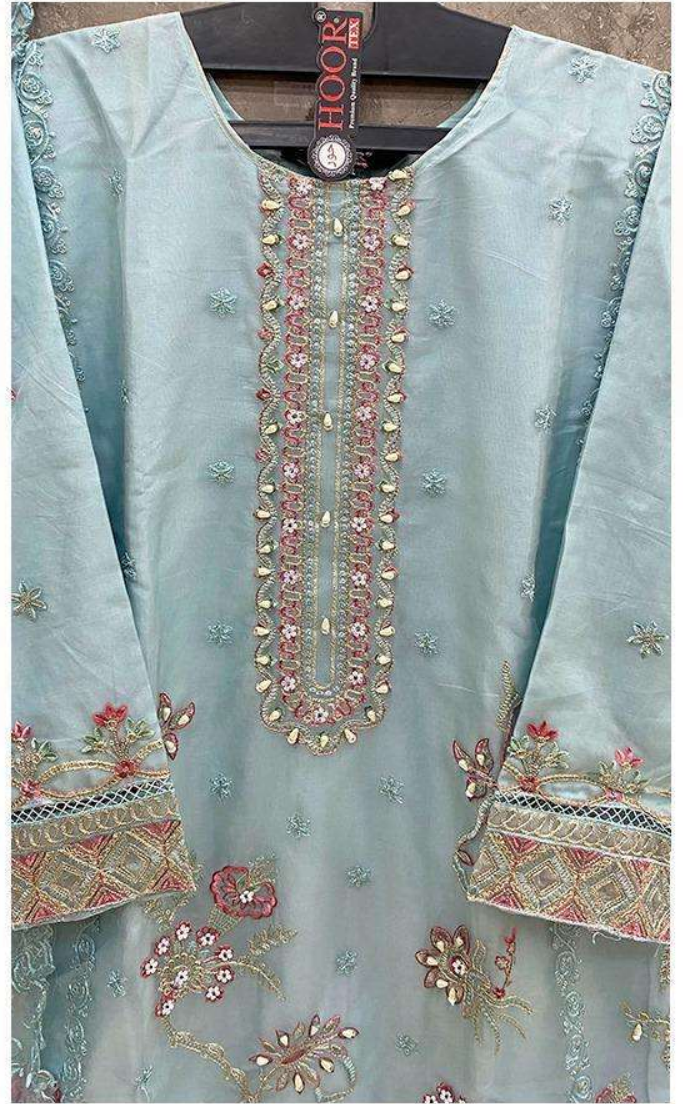

HF-64 D

HOOR TEX

**CARE INSTRUCTIONS**

DRY CLEAN RECOMMENDED  
DO NOT USE ANY TYPE OF BLEACH OR STAIN REMOVING CHEMICALS  
DO NOT OVER EXPOSE DAMP FABRIC TO STRONG SUNLIGHT  
IRON AT MODERATE TEMPERATURE