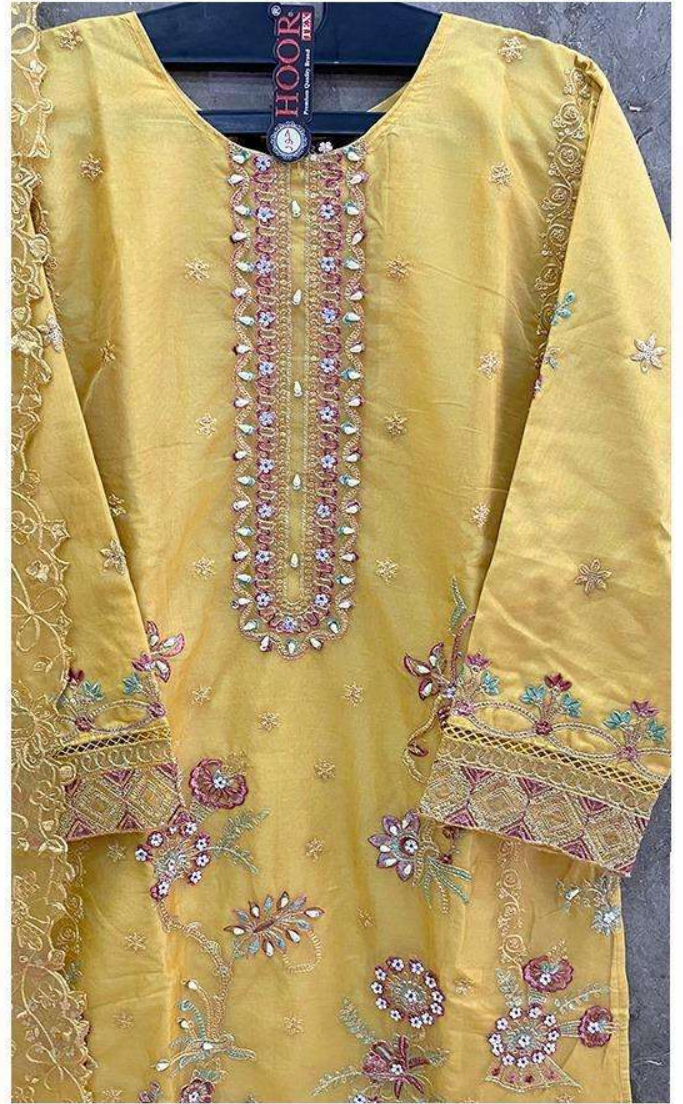

HF-64 A

HOOR TEX

**CARE INSTRUCTIONS**

DRY CLEAN RECOMMENDED  
DO NOT USE ANY TYPE OF BLEACH OR STAIN REMOVING CHEMICALS  
DO NOT OVER EXPOSE DAMP FABRIC TO STRONG SUNLIGHT  
IRON AT MODERATE TEMPERATURE