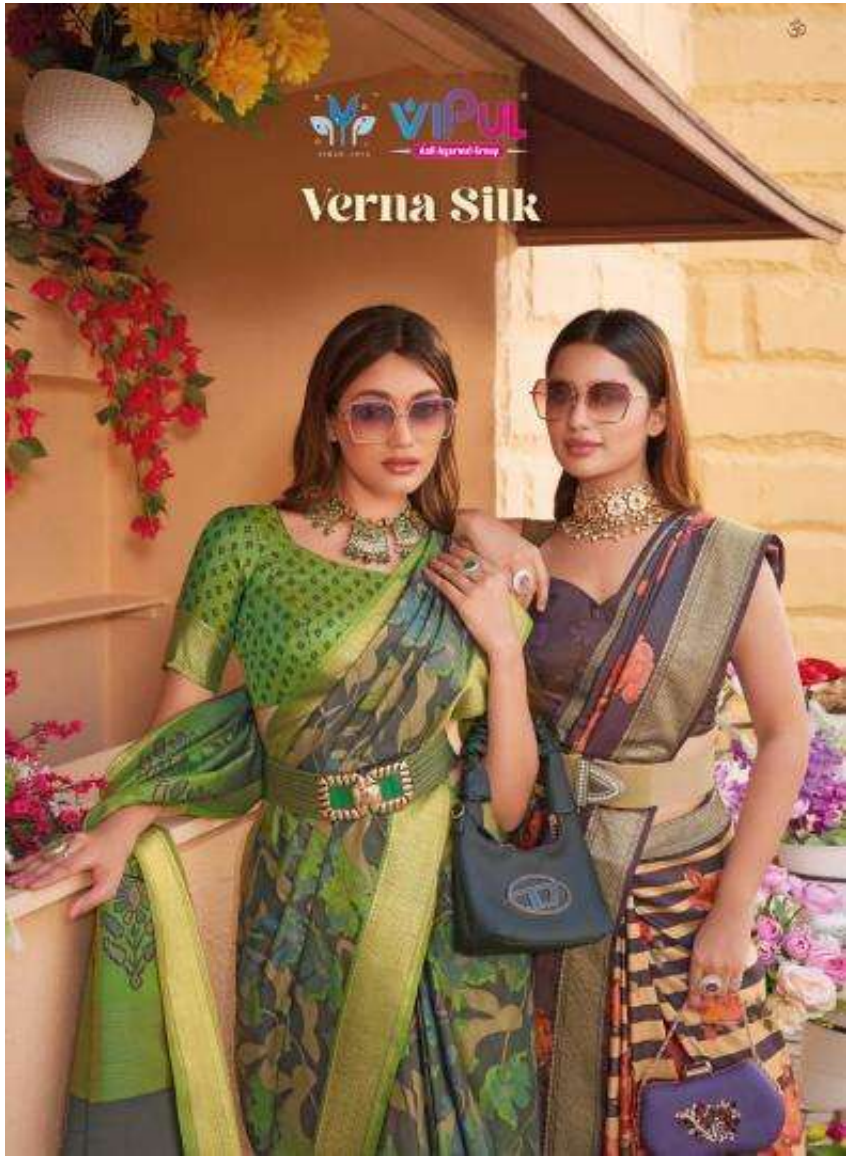

PRODUCT NAME	KALYANAM SILK
DESIGN NO.	87102 TO 87109 (8 PCS)
DESCRIPTION	TWO TONE SOFT SILK SAREES WITH WEAVING RESHAM BORDER

87300

87301

87302

87303

87304

Get the celebrity closest you've always wanted with gorgeous, provocative and arty creations by the regular winner who asks to wear the best of his kind. The collection transports you into a world where fashion and style are the cornerstone of making a lasting impression. So, if you love to create indelible fashion and luxury, here's the perfect way to share your love for wearing the latest.