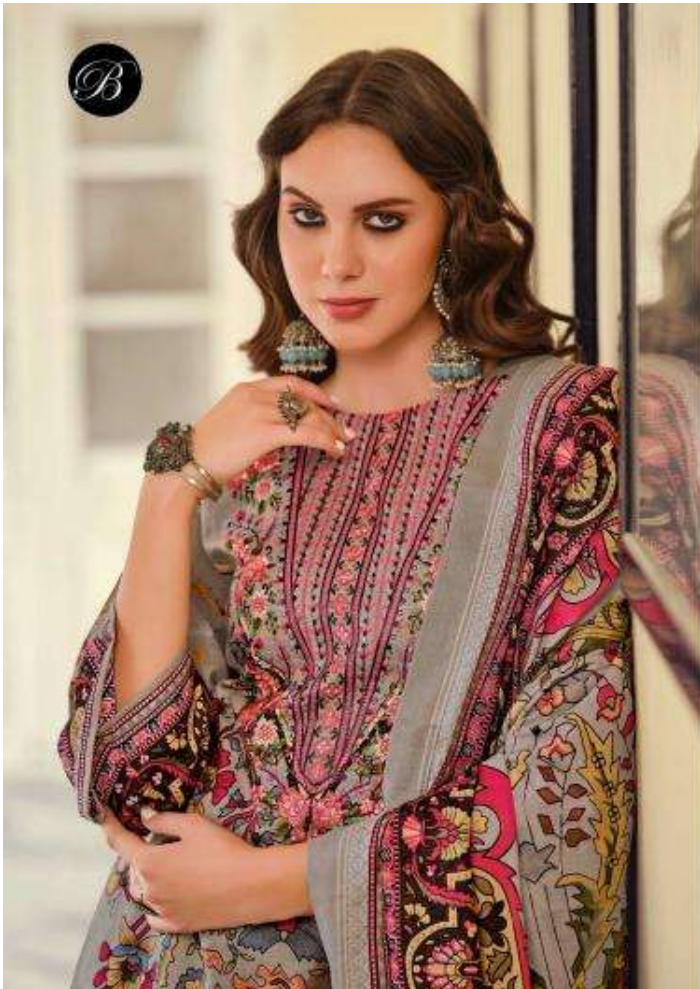

*Belliza*<sup>®</sup>  
Designer Studio

**NAIRA**  
VOL-84

•• TIMELESS WARDROBE ••  
1008-004

SHINE ON  
1008-008

*Belliza*<sup>®</sup>  
Designer Studio

**NAIRA**  
VOL-84

B

The

CONTEMPORARY FACTOR

•• A PERFECT PICK ••  
1008-002

• BE THE TRENDSETTER •  
1088-003

• THE TAPDIEST SHOWCASE •

ADORABLE DESIGNAY  
1010-006

EMBRACE ELEGANCE  
1308-007

1008-001

1008-002