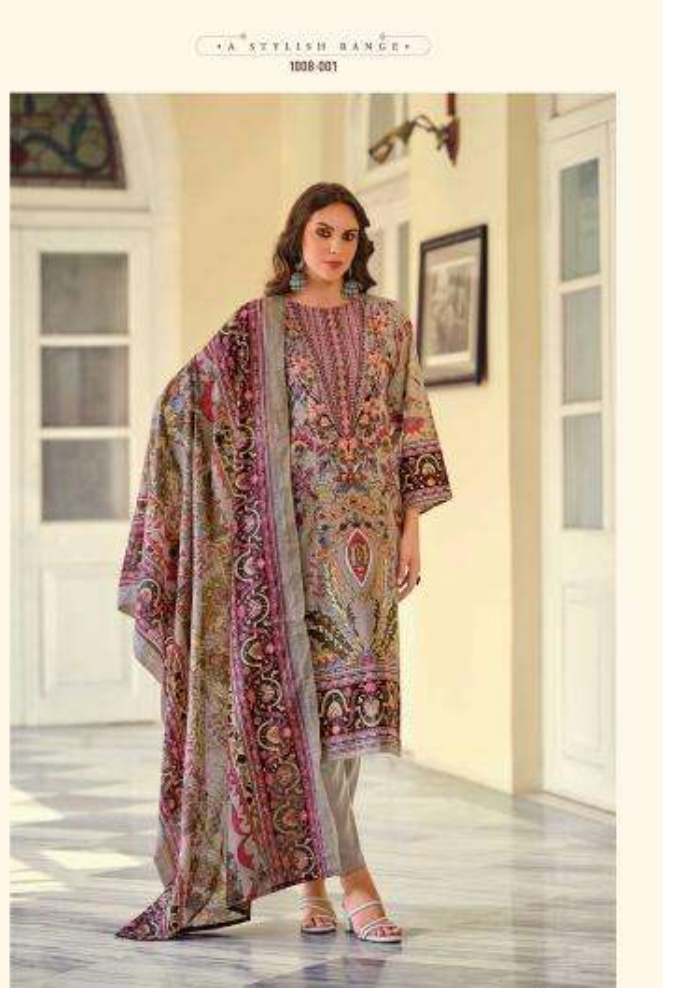

Belliza[®]
Designer Studio

NAIRA
VOL-84

•• TIMELESS WARDROBE ••
1008-004

SHINE ON
1008-008

Belliza[®]
Designer Studio

NAIRA
VOL-84

B

The

CONTEMPORARY FACTOR

•• A PERFECT PICK ••
1008-002

• BE THE TRENDSETTER •
1088-003

• THE TAPKDIEST SHOWCASE •

FADORABLE DESIGNAY
1010-006

EMBRACE ELEGANCE
1308-007

1008-001

1008-002