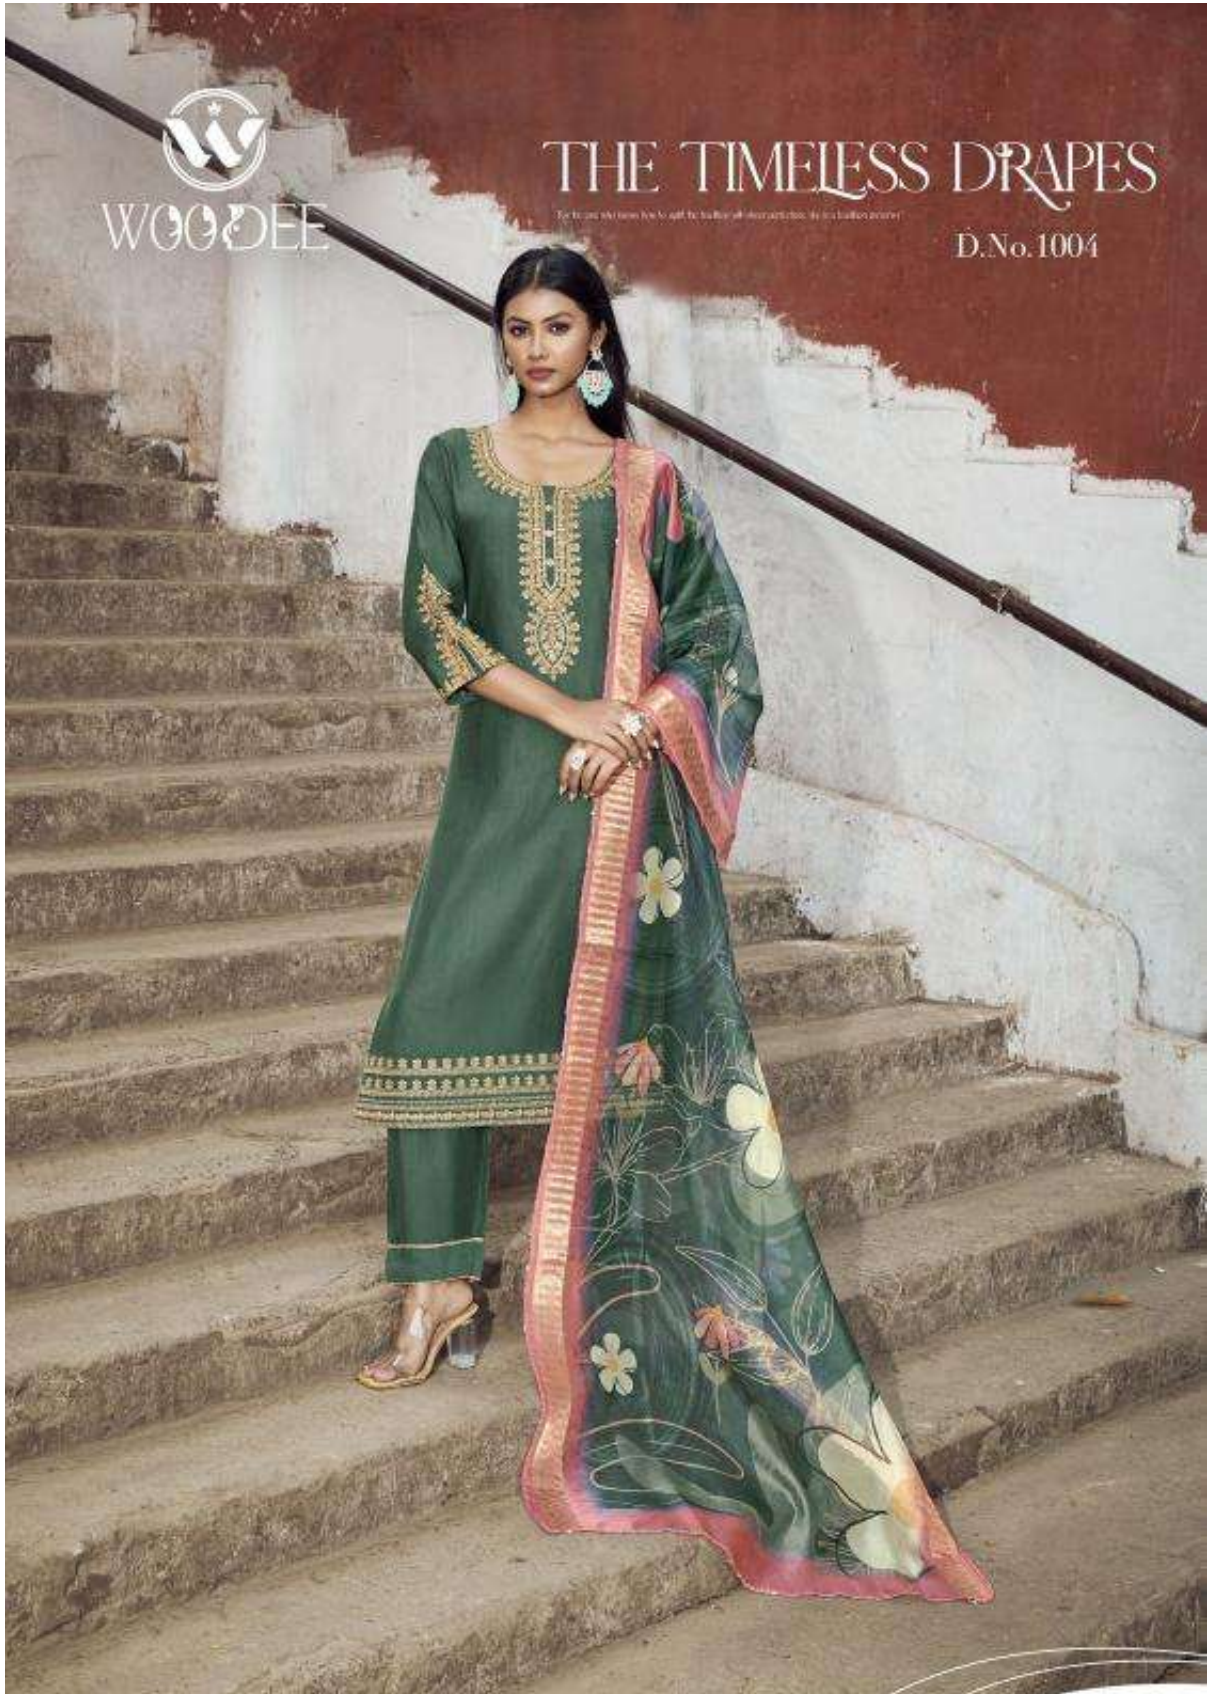

WOODEE

THE TIMELESS DRAPES

D.No.1004