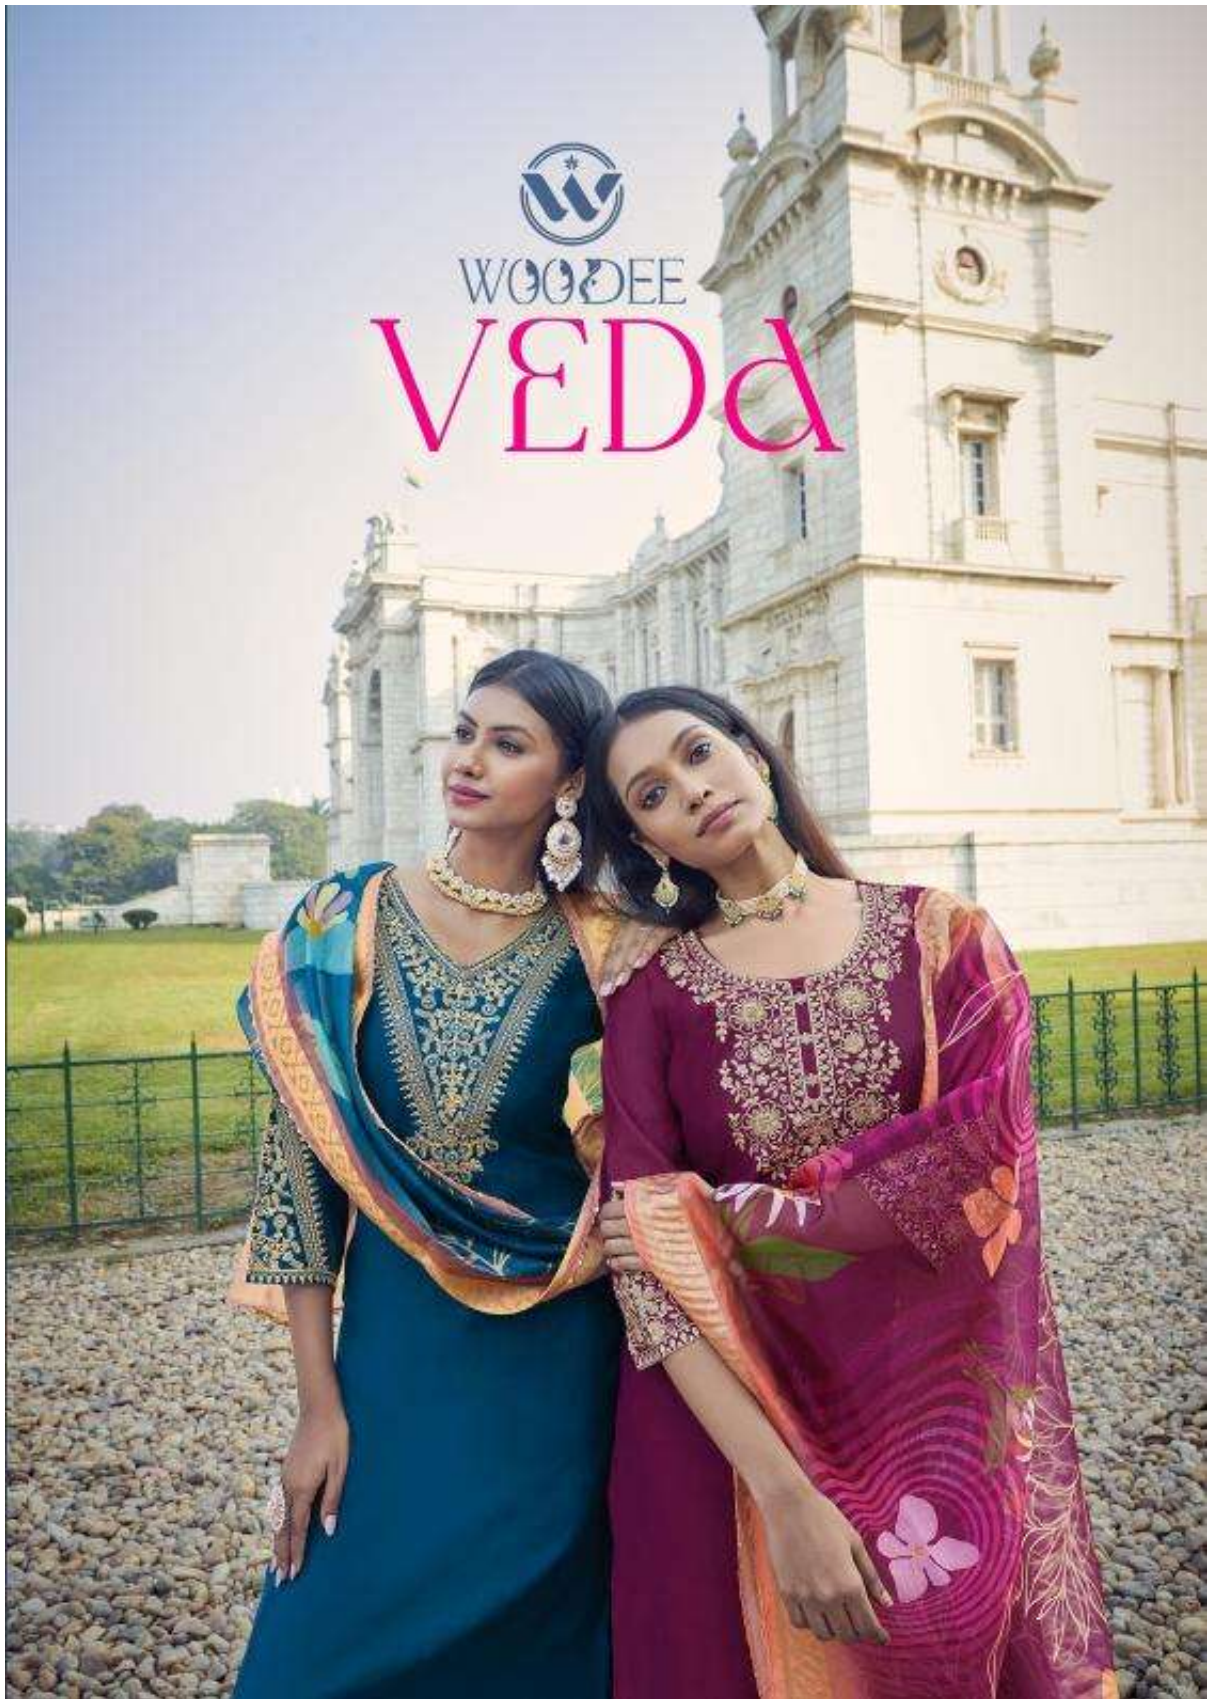

WOODEE
VEDA

Fresh Era

A collection to make your
festivities brighter and happier.

WOODEE
VEDA

THE DREAM ATTIRE

D.No.1001

WOO DEE

D.No.1002

D.No.1002

D.No.1003

D.No.1004

D.No.1005

D.No.1006

	FABRICS DETAILS
[STYLE]	STRAIGHT CUT TOP BOTTOM DUPATTA
[TOP+BOTTOM]	PREMIUM PURE VISCOSE VATICAN WITH KASAB SEQUENCE CORDING WORK
[DUPATTA]	PREMIUM PURE ORGANZA BORDER DIGITAL PRINT WITH LACE