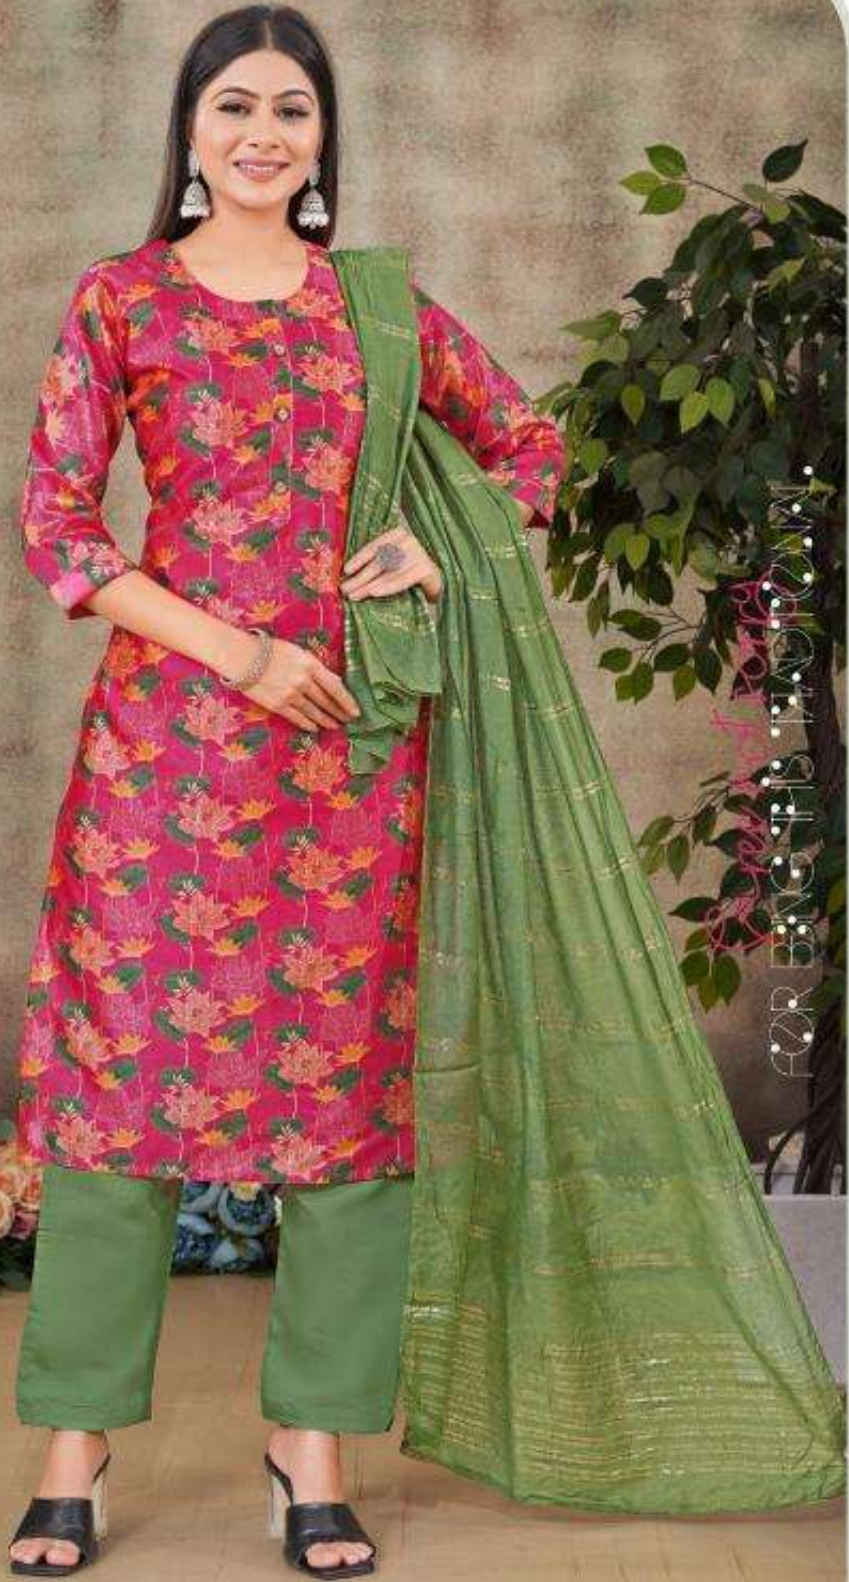

K7

**M TO XXL
COMBO**

D.No:- 11015

FOR BOUTIQUE.COM

K7

Same not same
FOR FASHION

**M TO XXL
COMBO**

D.No:- 11018

K7

**M TO XXL
COMBO**

D.No:- 11020

Saree Mantra

2018

K7

WRAPPED IN
tradition, woven with pride

M TO XXL
COMBO

D.No:- 11022

K7

WRAPPED IN
tradition, woven with pride

**M TO XXL
COMBO**

D.No:- 11024

K7

WRAPPED IN
Tradition, woven with pride

**M TO XXL
COMBO**