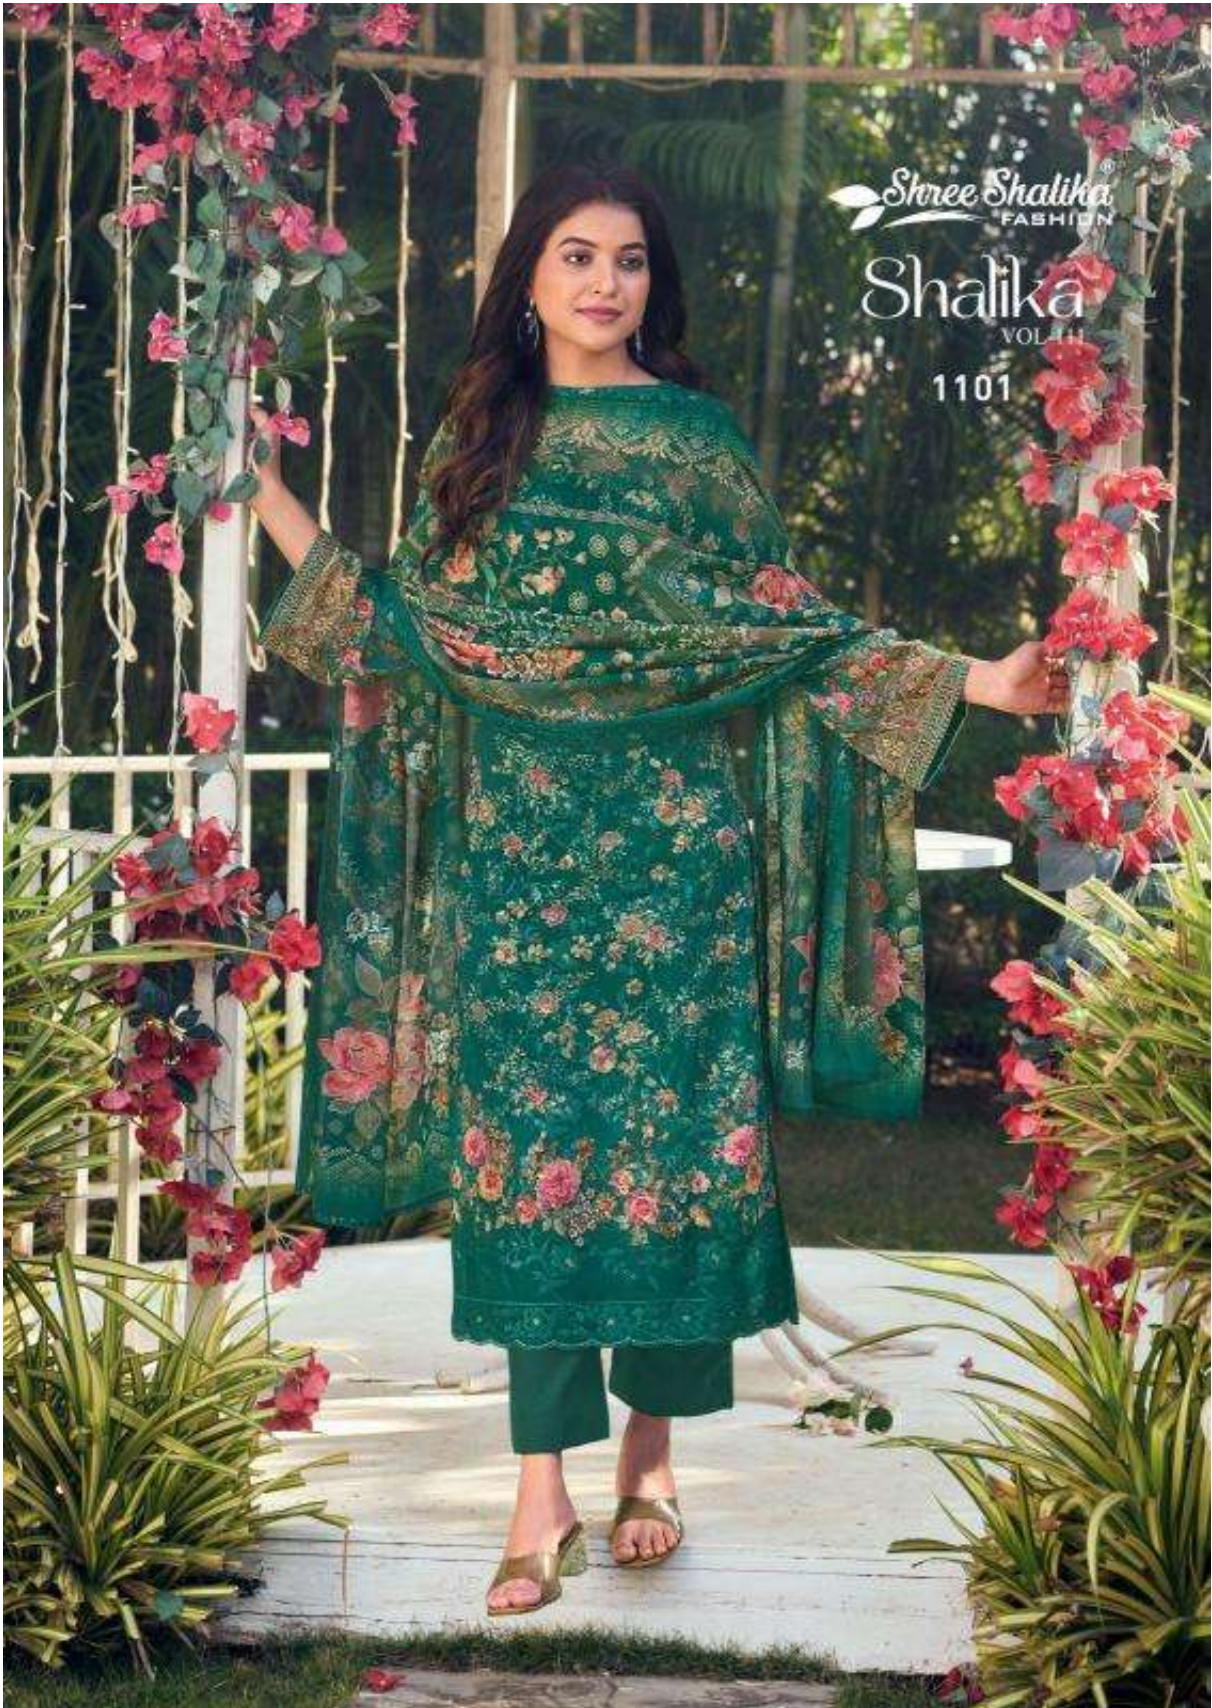

SHALIKA:1102

DESIGNER: JALPA KUMAR KUMAR
THE SHALIKA STORE, BHOPAL

Shree Shalika[®]
FASHION

Shalika
VOL-111

1105

Shree Shalika®
FASHION

Shalika
VOL-III

1107

Shree Shalika
FASHION

Shalika
VOL. 11

1101

Shree Shalika®
FASHION

Shalika
VOL-111

1103

Shree Shalika
FASHION

SHALIKA: 1106

Shree Shalika[®]
FASHION

Shalika

VOL-111

* FABRIC DETAILS *

TOP : GEORGETTE MULTI WORK
WITH DIGITAL PRINT

BOTTOM + INNER : HEAVY SANTOON

DUPATTA : GEORGETTE DUPATTA MULTI WORK
WITH DIGITAL PRINT

* DESIGN NUMBER *
1101 TO 1108