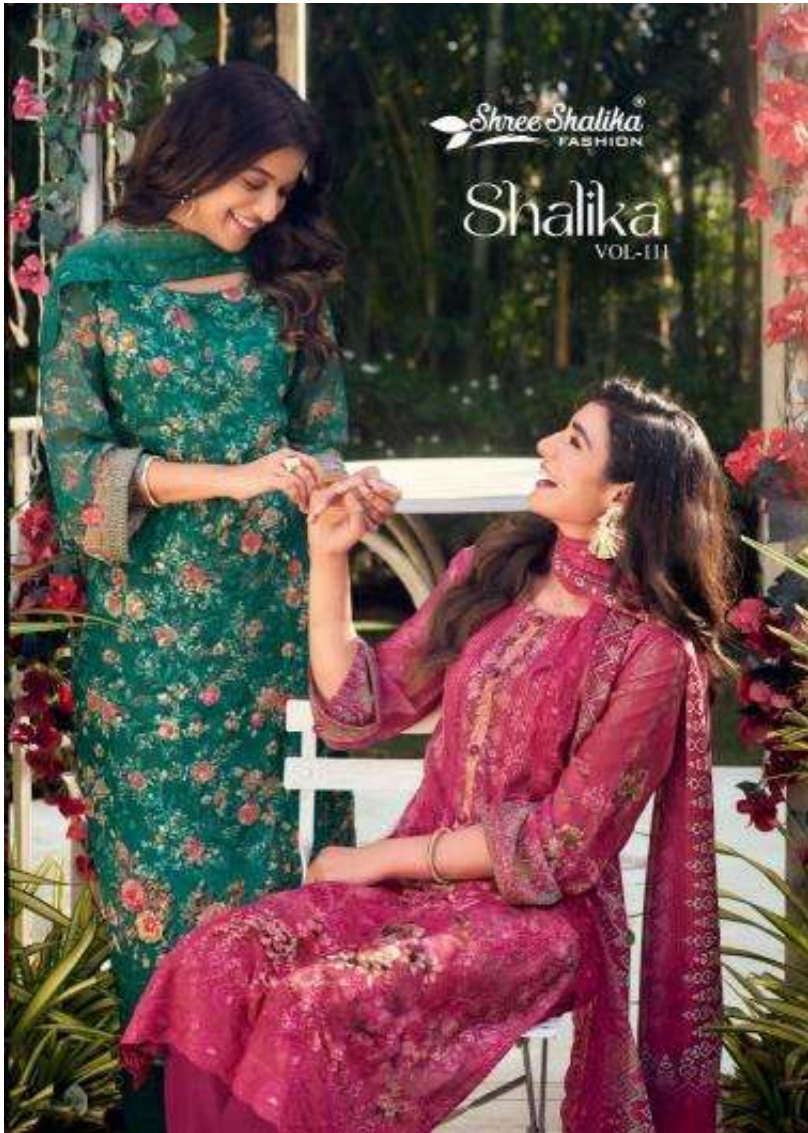

Shree Shalika
FASHION

Shalika
VOL. 11

1101

Shree Shalika®
FASHION

Shalika
VOL-111

1103

Shree Shalika
FASHION

SHALIKA: 1106

100% Polyester & Rayon
A Premium Quality

Some of the most beautiful sarees in the world
are made from silk.

Shree Shalika
FASHION

SHALIKA.1108

The most elegant, best, exquisite
shalika-women

Shree Shalika
FASHION
SHALIKA:1101

© 2021 Shree Shalika Fashion Pvt. Ltd.
All rights reserved.

Shree Shalika
FASHION

promote yourself in unexpected
light colors & textures

Shree Shalika®
FASHION

Shalika
VOL-III

1106

Shree Shalika[®]
FASHION

Shalika
VOL-III