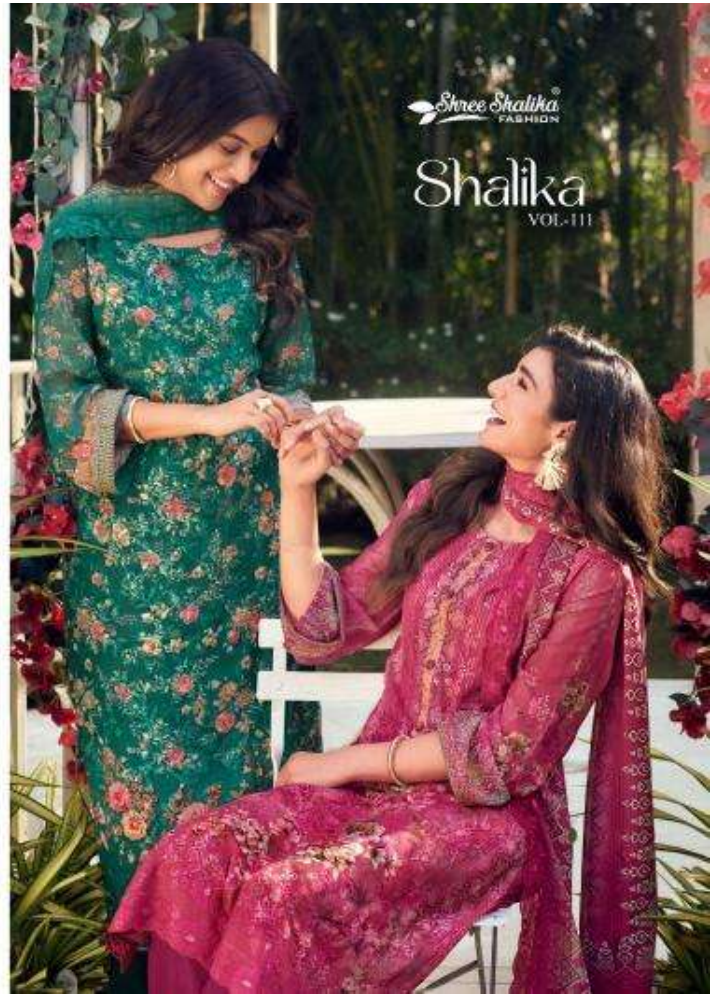

Shree Shalika
FASHION

Shalika
VOL. 11

1101

Shree Shalika®
FASHION

Shalika
VOL-111

1103

Shree Shalika
FASHION

SHALIKA: 1106

100% Polyester & Rayon
A Premium Quality

Some of the most beautiful sarees in the world
are made from silk.

Shree Shalika
FASHION

SHALIKA.1108

The most elegant, best, exquisite
shalika-women

Shree Shalika
FASHION
SHALIKA:1101