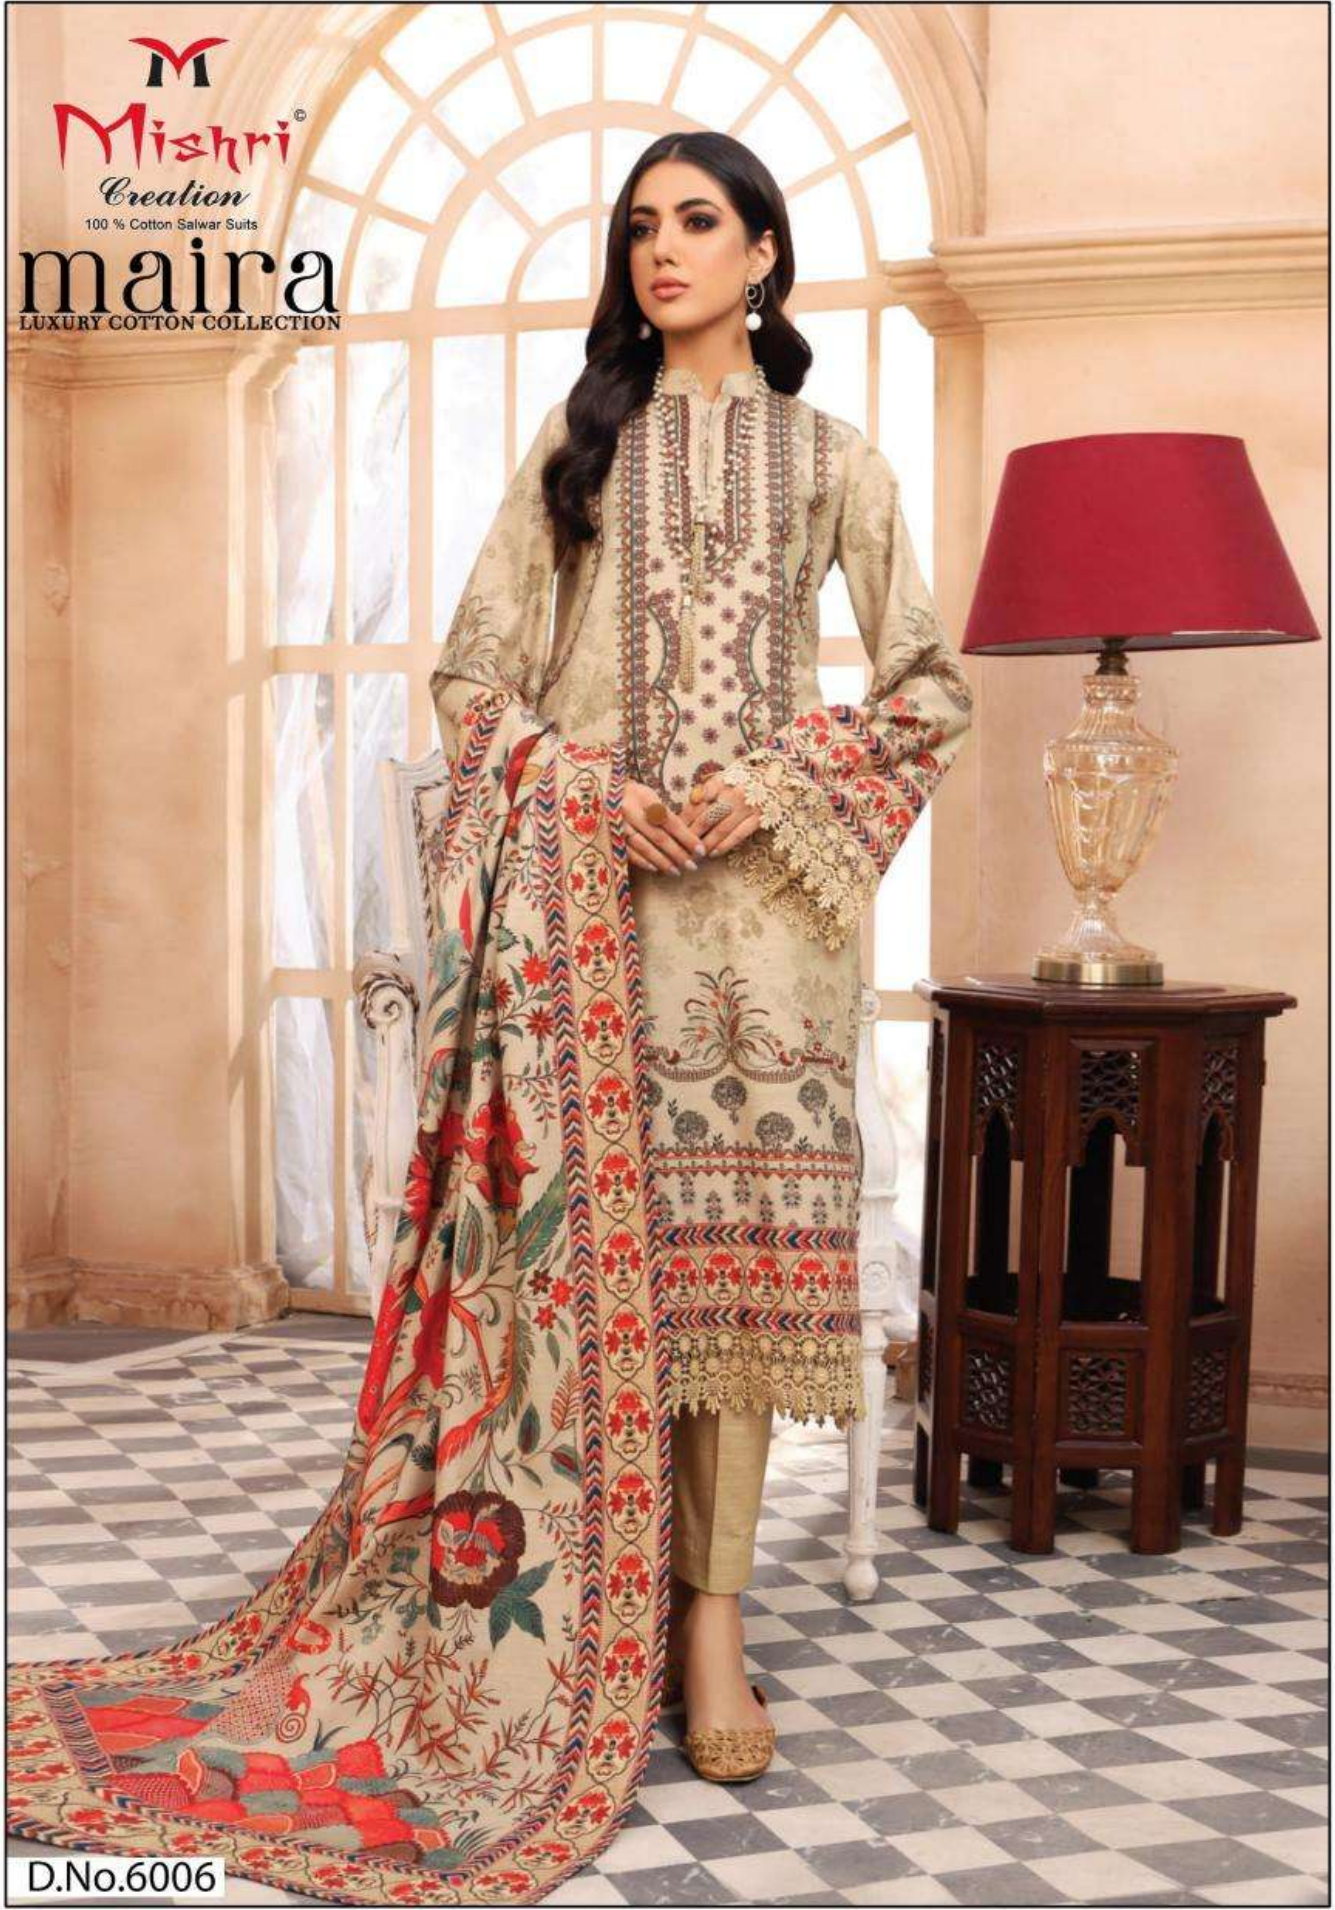

M
Mishri®
Creation

100 % Cotton Salwar Suits

maira
LUXURY COTTON COLLECTION

D.No.6006