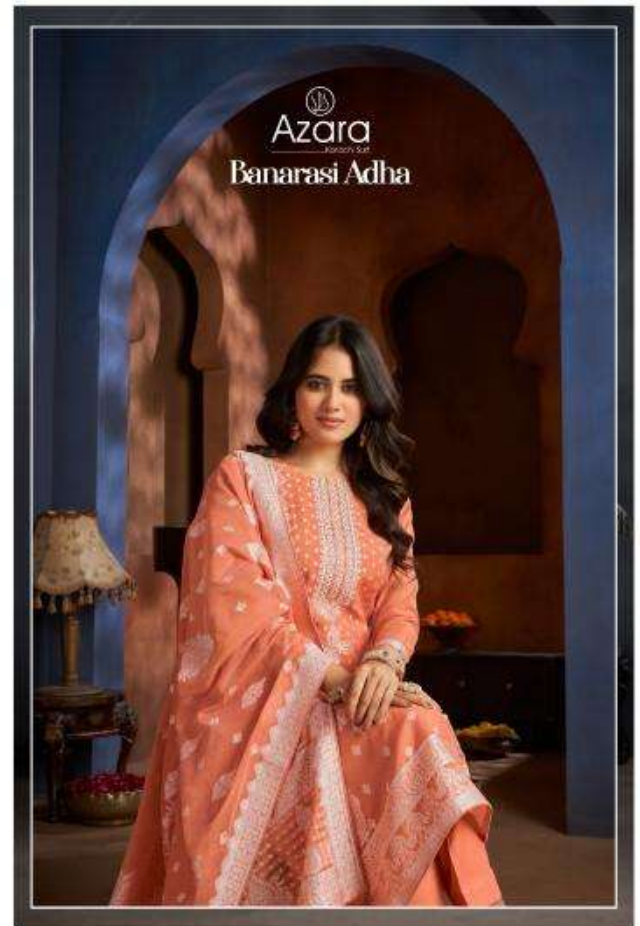

-: TOP :-
COTTON JACQUARD WITH SWAROVSKI
& LACE WORK WITH CRAPE INNER

-: DUPATTA :-
COTTON JACQUARD BOX PALLU
WITH FOUR SIDE PIPING & LATKAN

-: BOTTOM :-
REYON

A PRODUCT BY

Radhika
FASHION