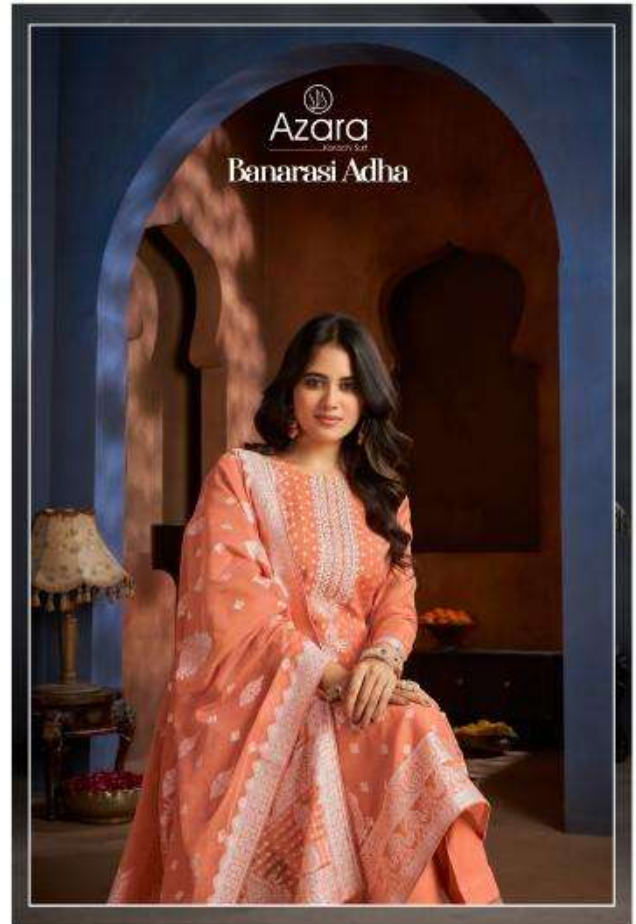

-: TOP :-
COTTON JACQUARD WITH SWAROVSKI
& LACE WORK WITH CRAPE INNER

-: DUPATTA :-
COTTON JACQUARD BOX PALLU
WITH FOUR SIDE PIPING & LATKAN

-: BOTTOM :-
REYON

A PRODUCT BY

Radhika
FASHION