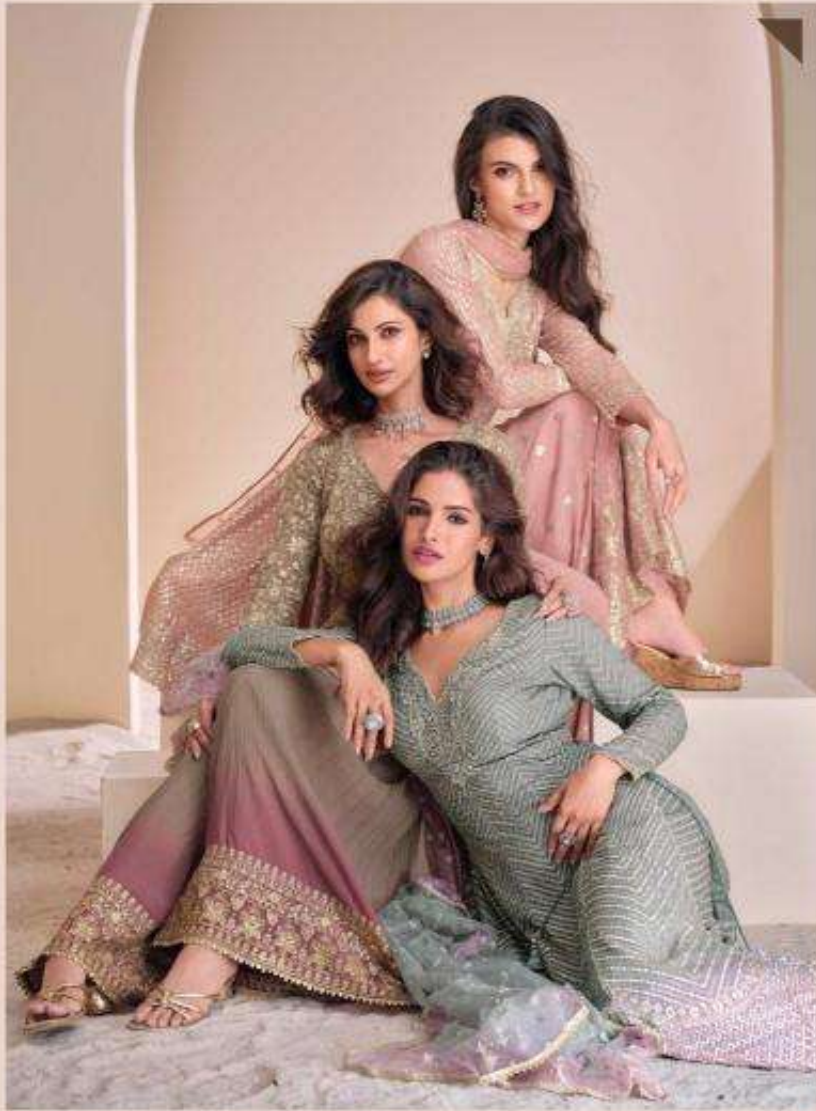

5671

Embrace elegance

SAYURI[®]
Designer
AAYNA

Traditional saga

Refresh your wardrobe with a dash of golden tones and matchless designs this season.